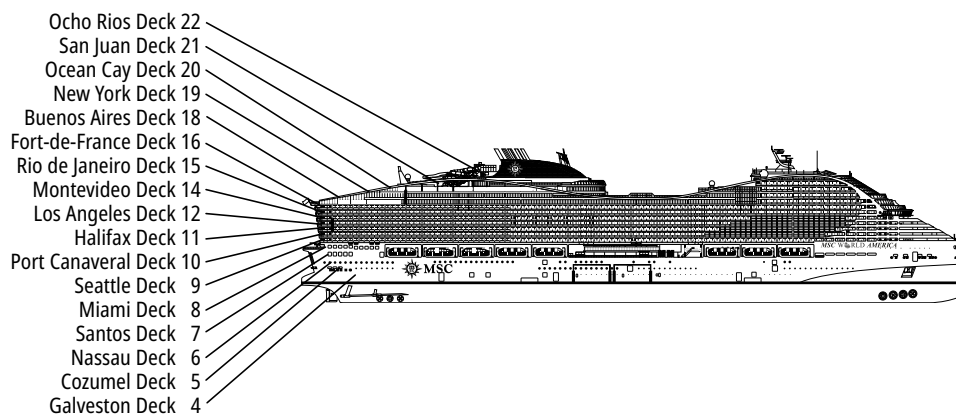

MSC WORLD AMERICA

TECHNICAL SHEET

TECHNICAL CHARACTERISTICS OF THE SHIP

CLIFFHANGER

TECHNICAL CHARACTERISTICS OF THE SHIP	
YEAR BUILT	2025
GROSS TONNAGE	216.638
LENGTH / BEAM / HEIGHT	333,3 m / 47 m / 77,15 m
SURFACE AREA	38.400 m ² public areas
PUBLIC AREA RATIO	5,68 m ² per guest
DECKS	22, included 16 for guests
LIFTS	39, included 23 for guests (included 4 Panoramic Lifts)
VOLTAGE (IN CABIN)	230/110 volts
MAXIMUM SPEED	22,7 knots
STABILIZERS	Stabilised with 2 fins
NUMBER OF GUESTS	6.764
NUMBER OF CABINS	2.614, included 66 for guests with disabilities or reduced mobility
CREW MEMBERS	2.138
POOLS	7, included 1 with sliding roof and 1 for the MSC Yacht Club
WHIRLPOOLS	13 whirlpool baths included 1 for the MSC Yacht Club