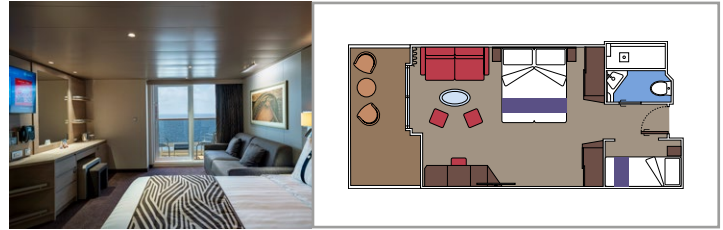

PREMIUM SUITE AUREA

SL1

≈25
≈4
12-14
6

- > Balcony