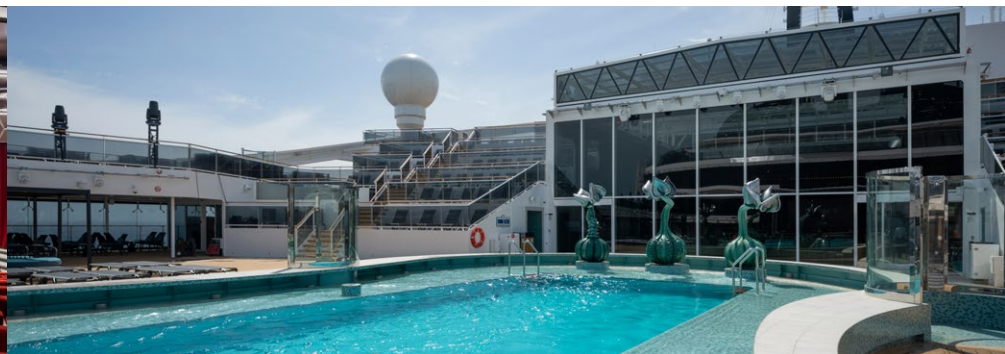

TECHNICAL CHARACTERISTICS OF THE SHIP

TECHNICAL CHARACTERISTICS OF THE SHIP	
YEAR BUILT	2025
GROSS TONNAGE	216.638
LENGTH / BEAM / HEIGHT	333,3 m / 47 m / 77,15 m
SURFACE AREA	38.400 m² public areas
PUBLIC AREA RATIO	5,68 m² per guest
DECKS	22, included 16 for guests
LIFTS	39, included 23 for guests (included 4 Panoramic Lifts)
VOLTAGE (IN CABIN)	230/110 volts
MAXIMUM SPEED	22,7 knots
STABILIZERS	Stabilised with 2 fins
NUMBER OF GUESTS	6.764
NUMBER OF CABINS	2.614, included 66 for guests with disabilities or reduced mobility
CREW MEMBERS	2.138
POOLS	7, included 1 with sliding roof and 1 for the MSC Yacht Club
WHIRLPOOLS	13 whirlpool baths included 1 for the MSC Yacht Club

MAR AZUL