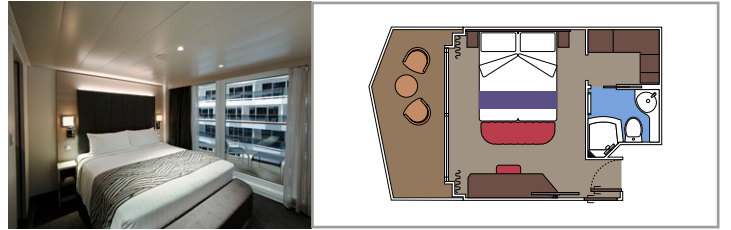

DELUXE BALCONY WITH PROMENADE VIEW PR2

≈16 ≈5 12-14 2

› Balcony with Promenade view
› Walk-in wardrobe