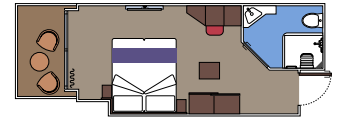

BALCONY

Available in:

- › **Premium Balcony Aurea (BGA)**
  cabin size ≈17m²; balcony size ≈17-20m²; deck 9
- › **Balcony Aurea (BA)**
  cabin size ≈18m²; balcony size ≈17m²; deck 12, 14
- › **Deluxe Balcony (BR3)**
  cabin size ≈18m²; balcony size ≈17-18,4m²; deck 14-15
- › **Deluxe Balcony (BR2)**
  cabin size ≈18m²; balcony size ≈18,4m²; deck 11-12
- › **Deluxe Balcony (BR1)**
  cabin size ≈18m²; balcony size ≈17-18,4m²; deck 10
- › **Deluxe Balcony with partial view (BP)**
  cabin size ≈18m²; balcony size ≈17-18,4m²; deck 16