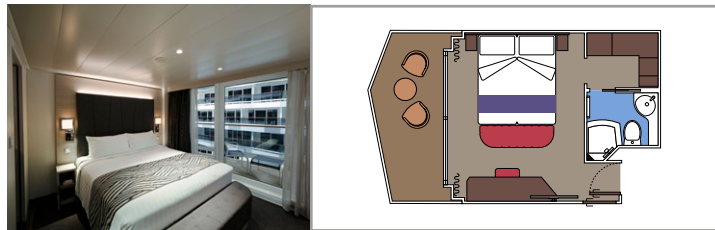

DELUXE BALCONY WITH PROMENADE VIEW PR1

≈16 ≈5 10-11 2

› Balcony with Promenade view
› Walk-in wardrobe

The images are representative only. Size, layout and furniture may vary (within the same cabin category).

Cabin size (m²) Balcony size (m²) Deck location Accommodating up to