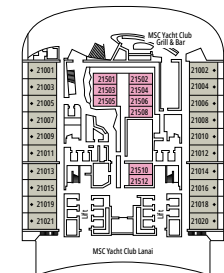

DECK 16
FORT-DE-FRANCE

DECK 18
BUENOS AIRES

DECK 21
SAN JUAN

DECK 22
OCHO RIOS