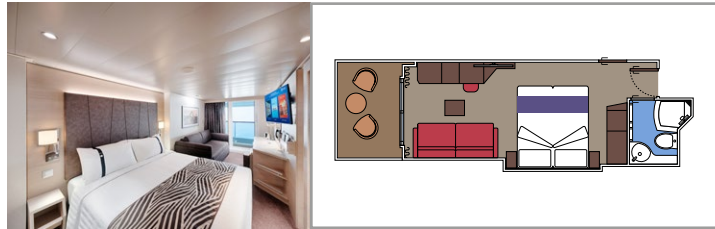

The images are representative only. Size, layout and furniture may vary (within the same cabin category).

INCLUDED FACILITIES

- Luxury suites with premium interiors
- Some Suites have balcony with private whirlpool
- Spacious wardrobe
- Comfortable double bed or single beds (on request)
- Bathroom with large shower and/or bathtub
- Interactive TV, telephone, safe, minibar and air conditioning
- Wifi connection included

Cabin size (m²)

Balcony size (m²)

Deck location

Accommodating up to

BALCONY

INCLUDED FACILITIES

- Some cabins have balcony overlooking the Promenade
- Some cabins have partial view
- Sitting area with sofa
- Some cabins have walk-in wardrobe
- Comfortable double bed which can be converted in two single beds (on request)
- Bathroom with shower and hairdryer
- Interactive TV, telephone, safe, minibar and air conditioning
- Wifi connection available (for a fee)

 ≈17
  ≈3
  14-15
  4

DELUXE BALCONY BR2

 ≈17
  ≈3-10
  11-12
  4

DELUXE BALCONY BR1

 ≈17
  ≈3-8
  9-10
  4

The images are representative only. Size, layout and furniture may vary (within the same cabin category).

Cabin size (m²)

Balcony size (m²)

Deck location

Accommodating up to

DELUXE BALCONY

DELUXE BALCONY WITH PROMENADE & OCEAN VIEW

DELUXE BALCONY WITH PARTIAL VIEW BP

≈17 ≈3 15-16 4