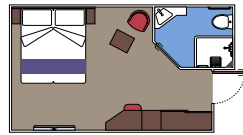

INTERIOR

Available in:

- › **Deluxe Interior (IR2)**
  cabin size ≈19m²; deck 15-16
- › **Deluxe Interior (IR1)**
  cabin size ≈19m²; deck 9, 10, 11, 12, 14

The images are representative only; the size, layout and furniture may vary (within the same cabin category).

FACILITIES FOR GUESTS WITH DISABILITIES OR REDUCED MOBILITY

Cabin door width	90 cm
Bathroom door width	88 cm
Size of cabin (floor space)	14 to ≈ 21,4 m²
Size of bathroom	3,3 m²
Is there a fold-down seat in the shower?	Yes
Height of seat from the floor	44 cm
Does the WC seat have grab rails?	Yes
Are wheelchairs available on board?	In limited numbers*
Are all decks accessible?	Yes
Are all lifeboats wheelchair-accessible?	No**
Do the lifts have deck indicators?	Visual - Audio & Braille; Braille on hand rails at stair landings, cabin doors, and directional signs
Can severely visually impaired/blind guests be catered for on the cruise?	Only with full-time carer

* Only for embarkation, disembarkation and emergencies.

** In the event of an emergency, dedicated personnel will help guests with disabilities or reduced mobility to board lifeboats.