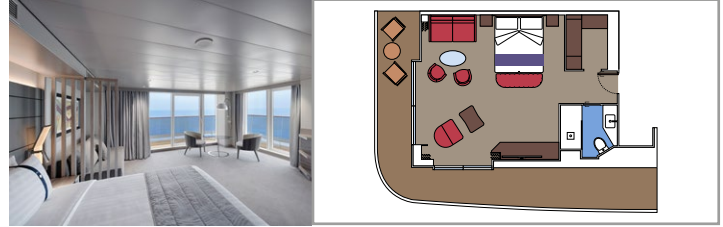

 Cabin size (m²)

 Balcony size (m²)

 Deck location

 Accommodating up to

SUITE AUREA

INCLUDED FACILITIES

- Some Suites have balcony with private whirlpool
- Some Suites have balcony overlooking the Promenade
- Some Suites have sitting area with double sofa bed
- Some suites have walk-in wardrobe
- Comfortable double bed or single beds (on request)
- Bathroom with shower or bathtub, vanity area and hairdryer
- Interactive TV, telephone, safe, minibar and air conditioning
- Wifi connection available (for a fee)

GRAND SUITE AUREA WITH TERRACE AND WHIRLPOOL BATH

SXJ

 ≈35
  ≈37-46
  15-16
  4

- > Large balcony with private whirlpool bath
- > Sitting area with double sofa bed
- > Walk-in wardrobe

GRAND SUITE AUREA WITH TERRACE

SXT

 ≈35
  ≈25-35
  11-14
  4

- > Premium balcony
- > Sitting area with double sofa bed
- > Walk-in wardrobe

GRAND SUITE AUREA

SX

 ≈35
  ≈8-9
  9-10
  4

- > Balcony
- > Sitting area with double sofa bed
- > Walk-in wardrobe

PREMIUM SUITE AUREA

SL1

 ≈25
  ≈4
  12-14
  6

- > Balcony

PREMIUM SUITE AUREA WITH PROMENADE & OCEAN VIEW

SLP

 ≈27
  ≈9
  11
  4

- > Balcony overlooking the Promenade and ocean view
- > Separate living room with double sofa bed