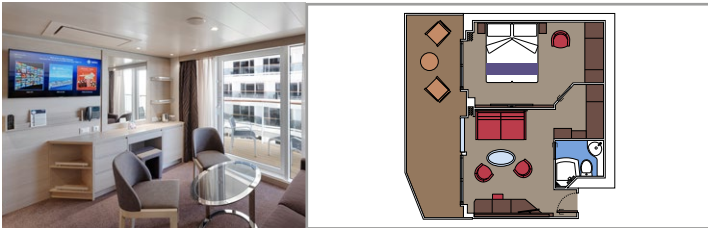

PREMIUM SUITE AUREA

SL1

 ≈25
  ≈4
  12-14
  6

- > Balcony

PREMIUM SUITE AUREA WITH PROMENADE & OCEAN VIEW

SLP

 ≈27
  ≈9
  11
  4

- > Balcony overlooking the Promenade and ocean view
- > Separate living room with double sofa bed

JUNIOR SUITE AUREA WITH PROMENADE & OCEAN VIEW

SRP

 ≈20
  ≈7
  16
  2

- > Balcony with Promenade and ocean view
- > Sitting area with double sofa bed

The images are representative only. Size, layout and furniture may vary (within the same cabin category).