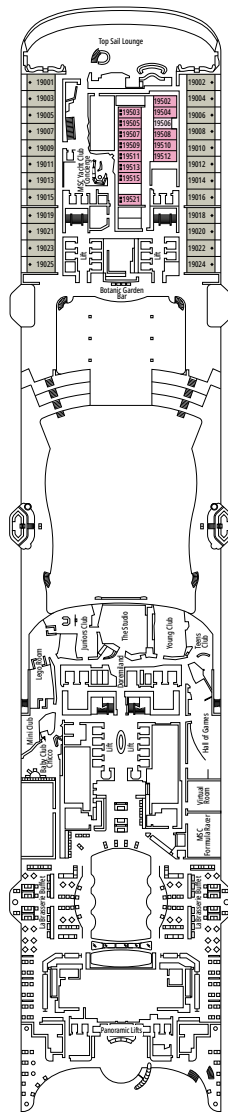

DECK 16
FORT-DE-FRANCE

DECK 18
BUENOS AIRES

DECK 21
SAN JUAN

DECK 22
OCHO RIOS