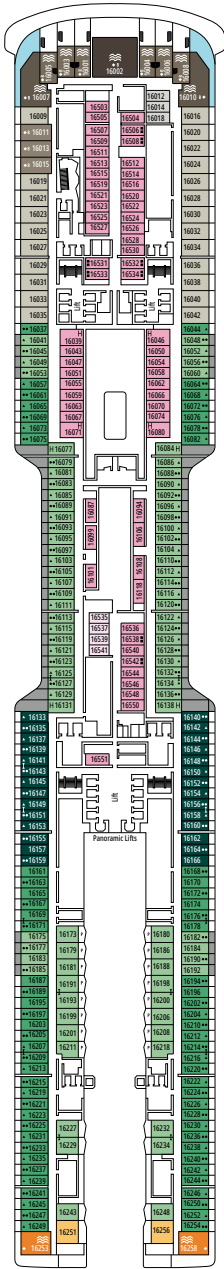

DECK 16
FORT-DE-FRANCE

DECK 18
BUENOS AIRES

DECK 21
SAN JUAN

DECK 22
OCHO RIOS