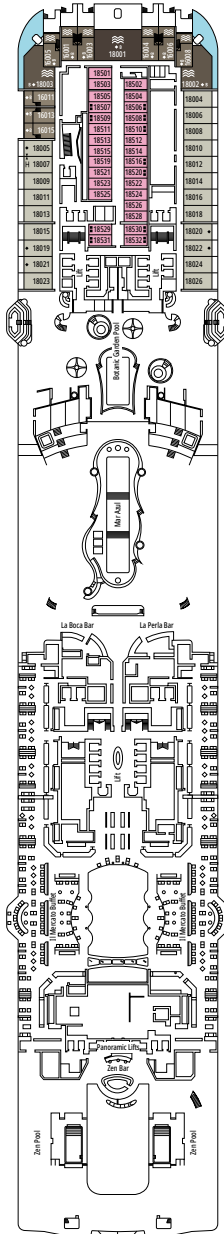

DECK 16
FORT-DE-FRANCE

DECK 18
BUENOS AIRES

DECK 21
SAN JUAN

DECK 22
OCHO RIOS