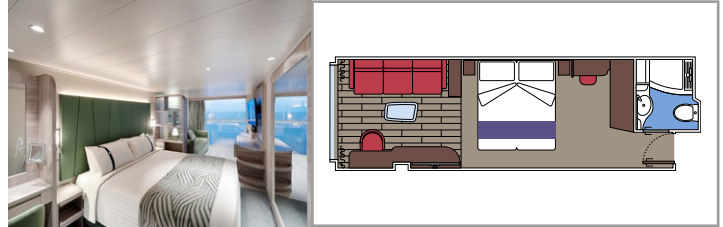

INFINITE OCEAN VIEW

VL1

≈20
10-11
4

› Panoramic sliding window that turns into a glass balustrade when open