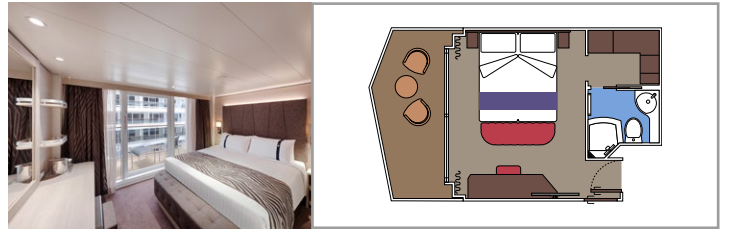

DELUXE BALCONY WITH PROMENADE & OCEAN VIEW PV

≈16 ≈5 9-15 2

› Balcony with Promenade and ocean view
› Walk-in wardrobe