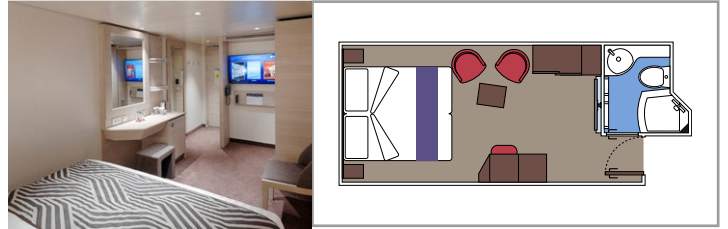

DELUXE INTERIOR

IR1

≈15
5-14
4