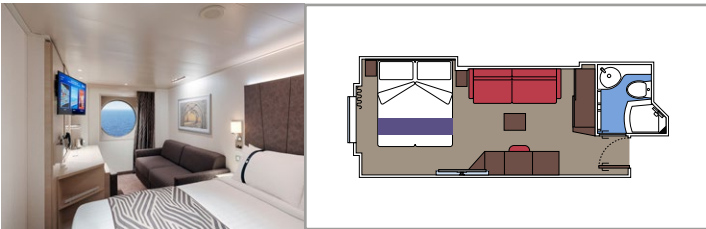

DELUXE OCEAN VIEW

OR2

≈16
10-12
4