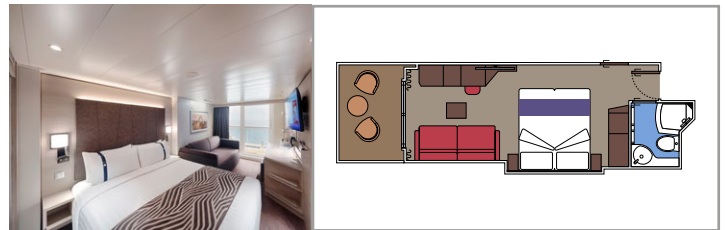

The images are representative only. Size, layout and furniture may vary (within the same cabin category).

INCLUDED FACILITIES

- Luxury suites with premium interiors
- Some Suites have balcony with private whirlpool
- Spacious wardrobe
- Comfortable double bed or single beds (on request)
- Bathroom with large shower and/or bathtub
- Interactive TV, telephone, safe, minibar and air conditioning
- Wifi connection included

Cabin size (m²)

Balcony size (m²)

Deck location

Accommodating up to

BALCONY

INCLUDED FACILITIES

- Some cabins have balcony overlooking the Promenade
- Some cabins have partial view
- Sitting area with sofa
- Some cabins have walk-in wardrobe
- Comfortable double bed which can be converted in two single beds (on request)
- Bathroom with shower and hairdryer
- Interactive TV, telephone, safe, minibar and air conditioning
- Wifi connection available (for a fee)

 ≈17
  ≈3
  14-15
  4

DELUXE BALCONY BR2

 ≈17
  ≈3-10
  11-12
  4

DELUXE BALCONY BR1

 ≈17
  ≈3-8
  9-10
  4

The images are representative only. Size, layout and furniture may vary (within the same cabin category).