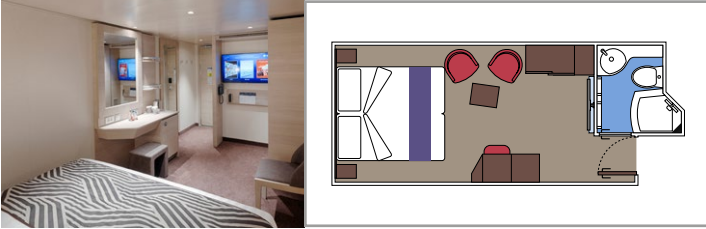

INTERIOR

INCLUDED FACILITIES

- Wardrobe
- Comfortable double bed which can be converted in two single beds (on request)
- Pullman beds for the 4 guests cabins
- Bathroom with shower and hairdryer
- Interactive TV, telephone, safe, minibar and air conditioning
- Wifi connection available (for a fee)

DELUXE INTERIOR

IR2

≈15
15-21
4