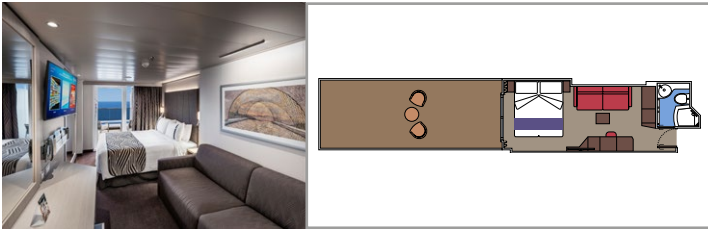

BALCONY

INCLUDED FACILITIES

- Some cabins have balcony overlooking the Promenade
- Some cabins have partial view
- Sitting area with sofa
- Some cabins have walk-in wardrobe
- Comfortable double bed which can be converted in two single beds (on request)
- Bathroom with shower and hairdryer
- Interactive TV, telephone, safe, minibar and air conditioning
- Wifi connection available (for a fee)

PREMIUM BALCONY AUREA BGA

≈17
≈13-17
9
4

› Sundeck