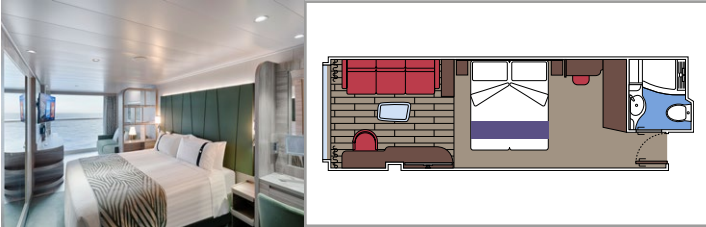

OCEAN VIEW

INCLUDED FACILITIES

- Wardrobe
- Window with sea view
- Comfortable double bed or single beds (on request)
- Bathroom with shower and hairdryer
- Interactive TV, telephone, safe, minibar and air conditioning
- Wifi connection available (for a fee)

INFINITE OCEAN VIEW AUREA

VLA

≈20
12-14
4

› Panoramic sliding window that turns into a glass balustrade when open