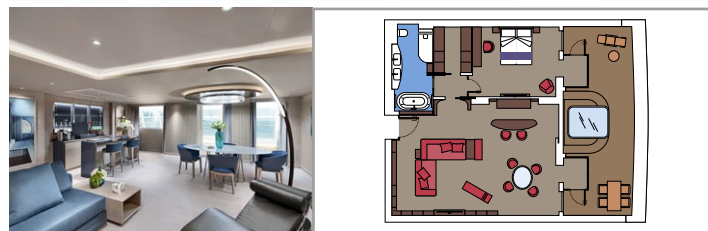

MSC YACHT CLUB	Exclusive services	Seats	Surface (m²)	Deck
MSC YACHT CLUB - CONCIERGE	Reception with 24-hour concierge service		173	19 New York
152 SUITES WITH BUTLER SERVICE	24-hour butler service			19 New York
MSC YACHT CLUB - TOP SAIL LOUNGE	MSC Yacht Club panoramic lounge		547	19 New York
MSC YACHT CLUB - RESTAURANT	Exclusive restaurant	208	375	20 Ocean Cay
MSC YACHT CLUB - GRILL & BAR	Buffet and grill			
MSC YACHT CLUB - LANAI	Outdoor lounging venue	333	1.793	21 San Juan 22 Ocho Rios
MSC YACHT CLUB - SUNDECK & POOL	Sundeck, bar, pool, whirlpool bath, lounge			

MSC YACHT CLUB OWNER'S SUITE WITH WHIRLPOOL BATH YC4

≈78
≈65
18
4
SUITE 18001

- › Large balcony with private whirlpool bath and outdoor living area
- › Floor-to-ceiling windows and glass doors
- › Separate dining and living room area
- › Bathroom with shower and imperial tub
- › Large walk-in wardrobe with shoe rack and luggage storage
- › Bar setup, refrigerator and espresso coffee machine

≈104
≈48
16
4
SUITE 16002

MSC YACHT CLUB ROYAL SUITE WITH WHIRLPOOL BATH YC3

≈51-58
≈42-51
16-18
4
SUITE 16002

- › Large balcony with private whirlpool bath and outdoor dining area
- › Walk-in wardrobe and luggage storage
- › Bathroom with large shower and tub (some cabins feature large tub only)
- › Bar setup, refrigerator and espresso coffee machine

The images are representative only. Size, layout and furniture may vary (within the same cabin category).