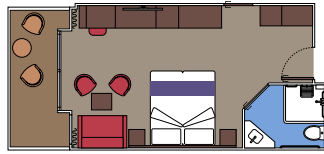

Cabin size (m²)

Balcony size (m²)

Deck location

Accommodating up to

BALCONY

INCLUDED FACILITIES

- Some cabins have balcony overlooking the Promenade
- Some cabins have partial view
- Sitting area with sofa
- Some cabins have walk-in wardrobe
- Comfortable double bed which can be converted in two single beds (on request)
- Bathroom with shower and hairdryer
- Interactive TV, telephone, safe, minibar and air conditioning
- Wifi connection available (for a fee)

 ≈10
  11-19
  1

› Single use cabin

The images are representative only. Size, layout and furniture may vary (within the same cabin category).

 Cabin size (m²)

 Balcony size (m²)

 Deck location

 Accommodating up to

FACILITIES FOR GUESTS WITH DISABILITIES OR REDUCED MOBILITY

DELUXE BALCONY FOR GUEST WITH DISABILITIES OR REDUCED MOBILITY

MSC YACHT CLUB

Available in:

- › **MSC Yacht Club Deluxe Suite (YC1)**
cabin size ≈25m²; balcony size ≈5m²; deck 18