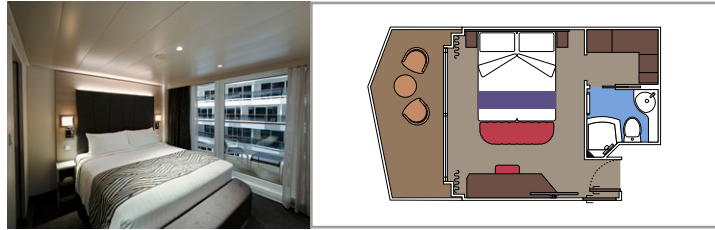

The images are representative only. Size, layout and furniture may vary (within the same cabin category).

INCLUDED FACILITIES

- Luxury suites with premium interiors
- Some Suites have balcony with private whirlpool
- Spacious wardrobe
- Comfortable double bed or single beds (on request)
- Bathroom with large shower and/or bathtub
- Interactive TV, telephone, safe, minibar and air conditioning
- Wifi connection included

Cabin size (m²)

Balcony size (m²)

Deck location

Accommodating up to

BALCONY

INCLUDED FACILITIES

- Some cabins have balcony overlooking the Promenade
- Some cabins have partial view
- Sitting area with sofa
- Some cabins have walk-in wardrobe
- Comfortable double bed which can be converted in two single beds (on request)
- Bathroom with shower and hairdryer
- Interactive TV, telephone, safe, minibar and air conditioning
- Wifi connection available (for a fee)

› Balcony with partial view

DELUXE BALCONY WITH PROMENADE & OCEAN VIEW PV

≈16 ≈5 9-15 2

› Balcony with Promenade and ocean view
› Walk-in wardrobe

DELUXE BALCONY WITH PROMENADE VIEW PR3

≈16 ≈5 15-16 2

› Balcony with Promenade view
› Walk-in wardrobe

- Wardrobe
- Window with sea view
- Comfortable double bed or single beds (on request)
- Bathroom with shower and hairdryer
- Interactive TV, telephone, safe, minibar and air conditioning
- Wifi connection available (for a fee)