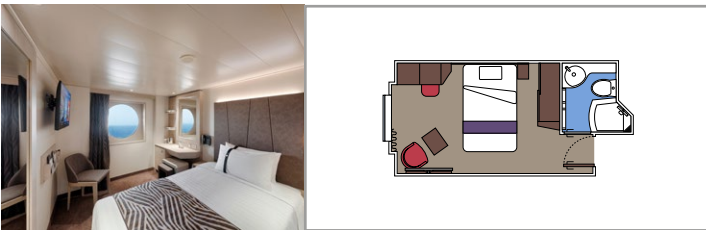

STUDIO OCEAN VIEW

OS

≈12
5-14
1

› Single use cabin

The images are representative only. Size, layout and furniture may vary (within the same cabin category).

Cabin size (m²)

Balcony size (m²)

Deck location

Accommodating up to