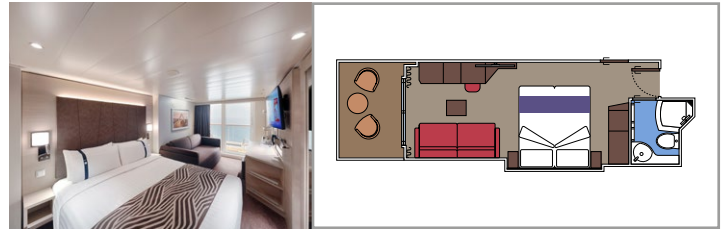

DELUXE BALCONY AUREA BA

≈17
≈3-8
12-16
4