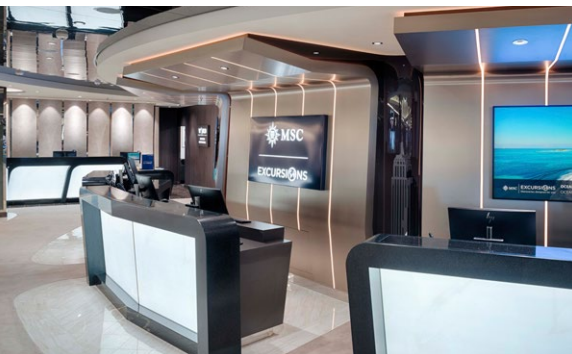

COMMON SERVICES

WORLD RECEPTION - GUEST SERVICE

VARIOUS SERVICES	Use	Seats	Surface (m²)	Deck
MEDICAL CENTRE	Medical centre			4 Galveston
MSC EXCURSIONS	Excursions office			6 Nassau/8 Miami
MSC FUTURE CRUISE	Cruise Consultant office			6 Nassau
WORLD RECEPTION - GUEST SERVICE	Reception, guest service			6 Nassau

CONFERENCE ROOMS	Use	Seats	Surface (m²)	Deck
MSC BUSINESS CENTRE	3 business rooms for conferences and meetings	53		6 Nassau

INCENTIVE FACILITIES

The ship is equipped with advanced sound and light systems, video projection equipment. A high-tech vision sharing system will allow vision from any given source on the ship to be shared throughout the ship, or to specific lounges or public areas. Wi-Fi Internet connection available in all public areas and cabins.

ON MSC WORLD AMERICA THE TECHNOLOGY IS AT THE SERVICE OF THE ART OF HOSPITALITY.

With **MSC for Me**, Guests can stay in touch with their family and friends and get all the information, advice and inspiration they'll need, whenever and wherever they need for free through their mobile app, in cabin smart TV, interactive touchscreens or **MSC for Me** wristbands. For using the mobile app, Guests just need to connect to the free onboard WIFI network to enjoy it all – an internet package is not required!

MSC EXCURSIONS