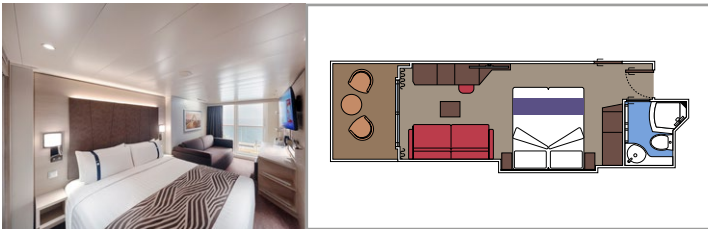

DELUXE BALCONY BR4

≈17
≈3
16
4