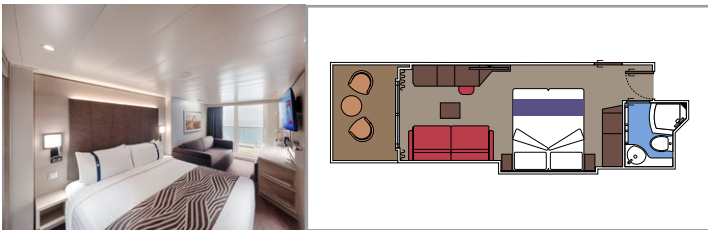

The images are representative only. Size, layout and furniture may vary (within the same cabin category).

INCLUDED FACILITIES

- Luxury suites with premium interiors
- Some Suites have balcony with private whirlpool
- Spacious wardrobe
- Comfortable double bed or single beds (on request)
- Bathroom with large shower and/or bathtub
- Interactive TV, telephone, safe, minibar and air conditioning
- Wifi connection included

Cabin size (m²)

Balcony size (m²)

Deck location

Accommodating up to

BALCONY

INCLUDED FACILITIES

- Some cabins have balcony overlooking the Promenade
- Some cabins have partial view
- Sitting area with sofa
- Some cabins have walk-in wardrobe
- Comfortable double bed which can be converted in two single beds (on request)
- Bathroom with shower and hairdryer
- Interactive TV, telephone, safe, minibar and air conditioning
- Wifi connection available (for a fee)

 ≈17
  ≈3
  14-15
  4

DELUXE BALCONY BR2

 ≈17
  ≈3-10
  11-12
  4

DELUXE BALCONY BR1

 ≈17
  ≈3-8
  9-10
  4

The images are representative only. Size, layout and furniture may vary (within the same cabin category).