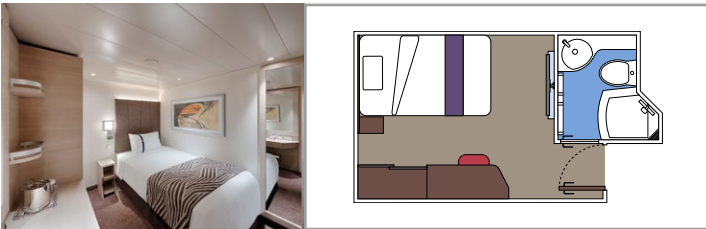

STUDIO INTERIOR

IS

≈10
11-19
1

› Single use cabin

The images are representative only. Size, layout and furniture may vary (within the same cabin category).

Cabin size (m²)

Balcony size (m²)

Deck location

Accommodating up to