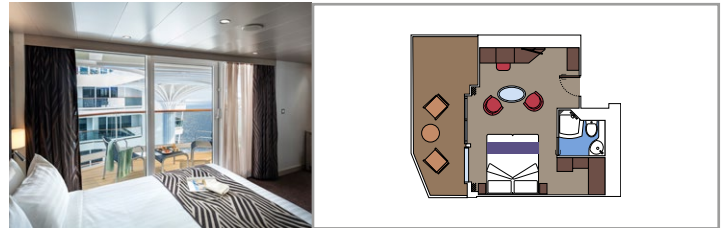

The images are representative only. Size, layout and furniture may vary (within the same cabin category).

INCLUDED FACILITIES

- Luxury suites with premium interiors
- Some Suites have balcony with private whirlpool
- Spacious wardrobe
- Comfortable double bed or single beds (on request)
- Bathroom with large shower and/or bathtub
- Interactive TV, telephone, safe, minibar and air conditioning
- Wifi connection included

PREMIUM SUITE AUREA

SL1

 ≈25
  ≈4
  12-14
  6

- > Balcony

PREMIUM SUITE AUREA WITH PROMENADE & OCEAN VIEW

SLP

 ≈27
  ≈9
  11
  4

- > Balcony overlooking the Promenade and ocean view
- > Separate living room with double sofa bed

JUNIOR SUITE AUREA WITH PROMENADE & OCEAN VIEW

SRP

 ≈20
  ≈7
  16
  2

- > Balcony with Promenade and ocean view
- > Sitting area with double sofa bed

The images are representative only. Size, layout and furniture may vary (within the same cabin category).

Cabin size (m²)

Balcony size (m²)

Deck location

Accommodating up to

BALCONY

INCLUDED FACILITIES

- Some cabins have balcony overlooking the Promenade
- Some cabins have partial view
- Sitting area with sofa
- Some cabins have walk-in wardrobe
- Comfortable double bed which can be converted in two single beds (on request)
- Bathroom with shower and hairdryer
- Interactive TV, telephone, safe, minibar and air conditioning
- Wifi connection available (for a fee)