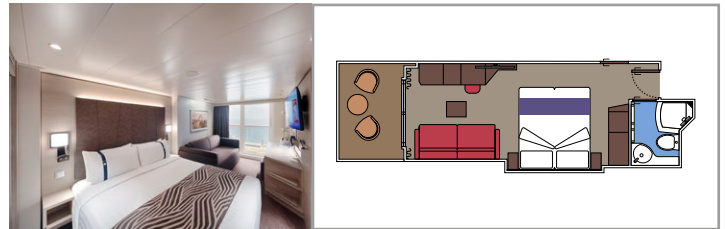

The images are representative only. Size, layout and furniture may vary (within the same cabin category).

INCLUDED FACILITIES

- Luxury suites with premium interiors
- Some Suites have balcony with private whirlpool
- Spacious wardrobe
- Comfortable double bed or single beds (on request)
- Bathroom with large shower and/or bathtub
- Interactive TV, telephone, safe, minibar and air conditioning
- Wifi connection included

 Cabin size (m²)

 Balcony size (m²)

 Deck location

 Accommodating up to

SUITE AUREA

INCLUDED FACILITIES

- Some Suites have balcony with private whirlpool
- Some Suites have balcony overlooking the Promenade
- Some Suites have sitting area with double sofa bed
- Some suites have walk-in wardrobe
- Comfortable double bed or single beds (on request)
- Bathroom with shower or bathtub, vanity area and hairdryer
- Interactive TV, telephone, safe, minibar and air conditioning
- Wifi connection available (for a fee)

Cabin size (m²)

Balcony size (m²)

Deck location

Accommodating up to

BALCONY

INCLUDED FACILITIES

- Some cabins have balcony overlooking the Promenade
- Some cabins have partial view
- Sitting area with sofa
- Some cabins have walk-in wardrobe
- Comfortable double bed which can be converted in two single beds (on request)
- Bathroom with shower and hairdryer
- Interactive TV, telephone, safe, minibar and air conditioning
- Wifi connection available (for a fee)

 ≈17
  ≈3
  14-15
  4

DELUXE BALCONY BR2

 ≈17
  ≈3-10
  11-12
  4

DELUXE BALCONY BR1

 ≈17
  ≈3-8
  9-10
  4

The images are representative only. Size, layout and furniture may vary (within the same cabin category).