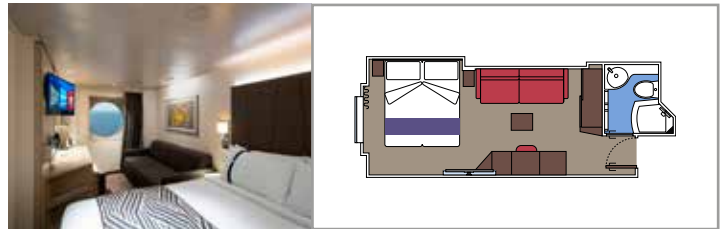

The images are representative only. Size, layout and furniture may vary (within the same cabin category).

INCLUDED FACILITIES

- Luxury suites with premium interiors
- Some Suites have balcony with private whirlpool
- Spacious wardrobe
- Comfortable double bed or single beds (on request)
- Bathroom with large shower and/or bathtub
- Interactive TV, telephone, safe, minibar and air conditioning
- Wifi connection included

 Cabin size (m²)

 Balcony size (m²)

 Deck location

 Accommodating up to

BALCONY

INCLUDED FACILITIES

- Some cabins have balcony overlooking the Promenade
- Some cabins have partial view
- Sitting area with sofa
- Wardrobe
- Comfortable double bed which can be converted in two single beds (on request)
- Bathroom with shower and hairdryer
- Interactive TV, telephone, safe, minibar and air conditioning
- Wifi connection available (for a fee)

Cabin size (m²)
 Balcony size (m²)
 Deck location
 Accommodating up to

OCEAN VIEW

INCLUDED FACILITIES

- Window with sea view
- Comfortable double bed or single beds (on request)
- Bathroom with shower and hairdryer
- Interactive TV, telephone, safe, minibar and air conditioning
- Wifi connection available (for a fee)

 ≈16
  10-12
  4

DELUXE OCEAN VIEW

OR1

 ≈15-16
  5-9
  4

STUDIO OCEAN VIEW

OS

 ≈12
  5-14
  1

The images are representative only. Size, layout and furniture may vary (within the same cabin category).