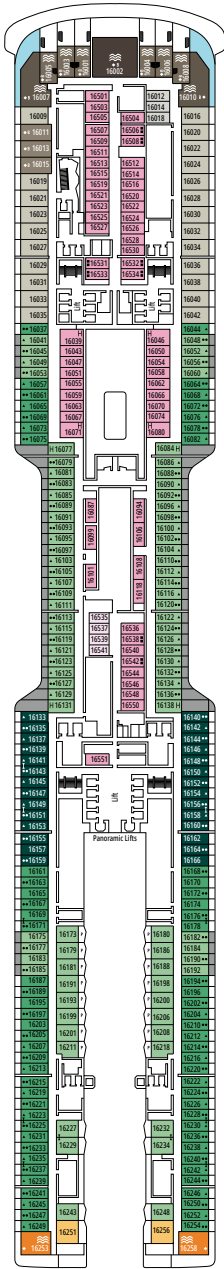

DECK 16
BERN

DECK 18
ATHENS

DECK 21
VALLETTA

DECK 22
AMSTERDAM