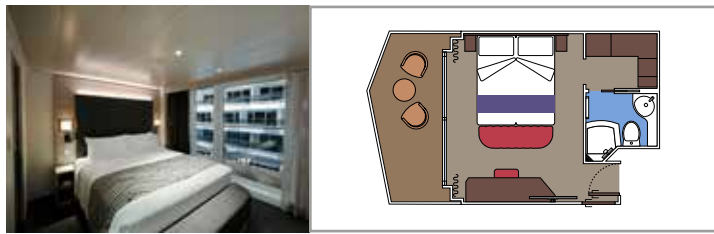

DELUXE BALCONY WITH PROMENADE VIEW PR3

≈16
≈5
15-16
2

› Balcony with Promenade view