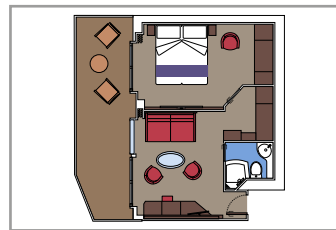

- › Premium balcony
- › Sitting area with double sofa bed

GRAND SUITE AUREA SX

SX

 ≈35
  ≈8-9
  9-10
  4

- › Balcony
- › Sitting area with double sofa bed

PREMIUM SUITE AUREA SL1

SL1

 ≈25
  ≈4
  12-14
  6

- › Balcony

JUNIOR SUITE AUREA* SM

SM

 ≈17
  ≈13-17
  9
  4

- › Sundeck

*Available up to Winter 2024-2025. For departures as of Summer 2025 refer to BGA - Premium Balcony Aurea.

PREMIUM SUITE AUREA WITH PROMENADE & OCEAN VIEW SLP

SLP

 ≈27
  ≈9

- › Balcony overlooking the Promenade
- › Sitting area with double sofa bed or separate living room with double sofa bed
- › Deck 11
- › Accommodating up to 4 people

JUNIOR SUITE AUREA WITH PROMENADE & OCEAN VIEW SRP

 Cabin size (m²)

 Balcony size (m²)

 Deck location

 Accommodating up to

BALCONY

INCLUDED FACILITIES

- Some cabins have balcony overlooking the Promenade
- Some cabins have partial view
- Sitting area with sofa
- Wardrobe
- Comfortable double bed which can be converted in two single beds (on request)
- Bathroom with shower and hairdryer
- Interactive TV, telephone, safe, minibar and air conditioning
- Wifi connection available (for a fee)