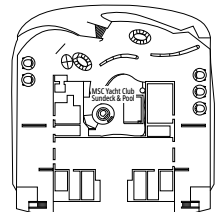

DECK 16
BERN

DECK 18
ATHENS

DECK 21
VALLETTA

DECK 22
AMSTERDAM