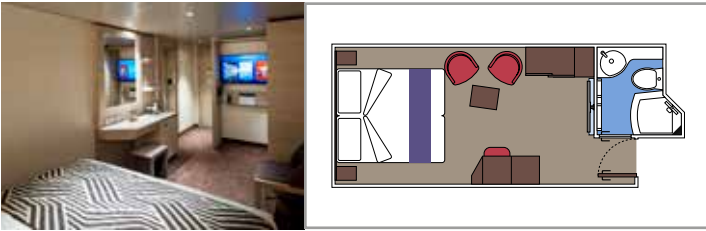

INTERIOR

INCLUDED FACILITIES

- Wardrobe
- Comfortable double bed which can be converted in two single beds (on request)
- Pullman beds for the 4 guests cabins
- Bathroom with shower and hairdryer
- Interactive TV, telephone, safe, minibar and air conditioning
- Wifi connection available (for a fee)

DELUXE INTERIOR

IR2

≈15
15-21
4