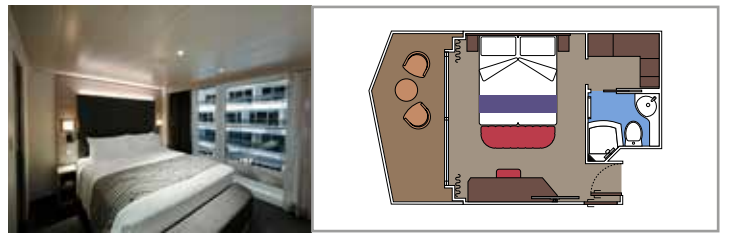

DELUXE BALCONY WITH PROMENADE VIEW PR2

≈16
≈5
12-14
2

› Balcony with Promenade view