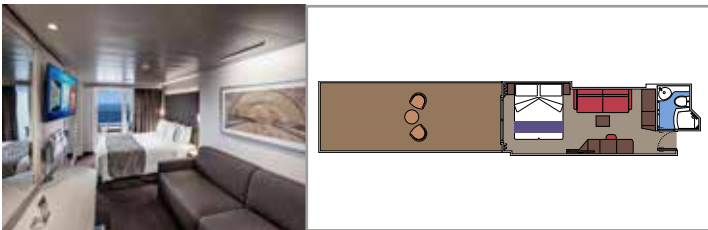

JUNIOR SUITE AUREA* SM

SM

≈17
≈13-17
9
4

- › Sundeck

*Available up to Winter 2024-2025. For departures as of Summer 2025 refer to BGA - Premium Balcony Aurea.