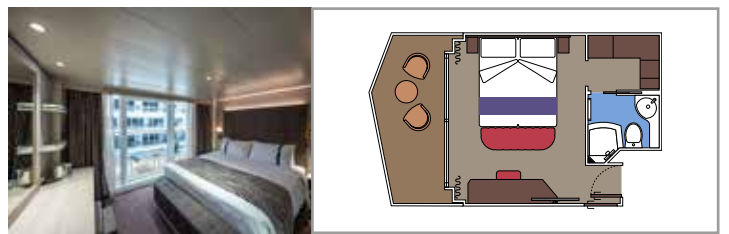

DELUXE BALCONY WITH PROMENADE & OCEAN VIEW PV

≈16
≈5
9-15
2

› Balcony with Promenade and ocean view