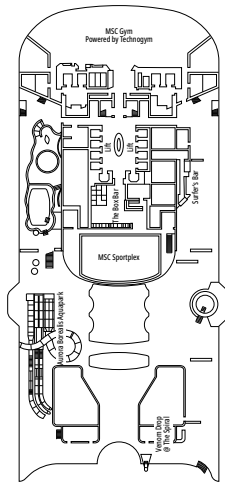

DECK 16
BERN

DECK 18
ATHENS

DECK 21
VALLETTA

DECK 22
AMSTERDAM