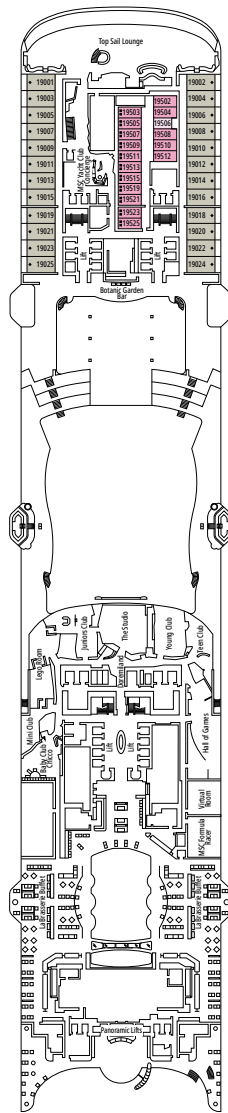

DECK 16
BERN

DECK 18
ATHENS

DECK 21
VALLETTA

DECK 22
AMSTERDAM