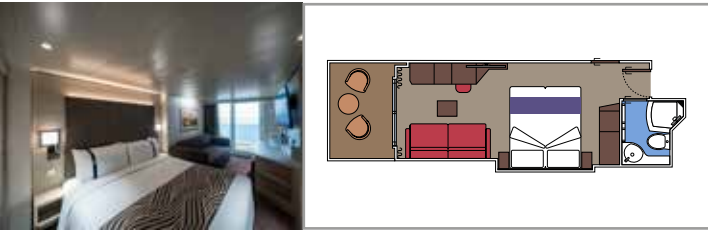

The images are representative only. Size, layout and furniture may vary (within the same cabin category).

INCLUDED FACILITIES

- Luxury suites with premium interiors
- Some Suites have balcony with private whirlpool
- Spacious wardrobe
- Comfortable double bed or single beds (on request)
- Bathroom with large shower and/or bathtub
- Interactive TV, telephone, safe, minibar and air conditioning
- Wifi connection included

The images are representative only. Size, layout and furniture may vary (within the same cabin category).

SUITE AUREA

INCLUDED FACILITIES

- Some Suites have balcony with private whirlpool
- Some Suites have balcony overlooking the Promenade
- Some Suites have sitting area with double sofa bed
- Spacious wardrobe
- Comfortable double bed or single beds (on request)
- Bathroom with shower or bathtub and hairdryer
- Interactive TV, telephone, safe, minibar and air conditioning
- Wifi connection available (for a fee)

 Cabin size (m²)

 Balcony size (m²)

 Deck location

 Accommodating up to

BALCONY

INCLUDED FACILITIES

- Some cabins have balcony overlooking the Promenade
- Some cabins have partial view
- Sitting area with sofa
- Wardrobe
- Comfortable double bed which can be converted in two single beds (on request)
- Bathroom with shower and hairdryer
- Interactive TV, telephone, safe, minibar and air conditioning
- Wifi connection available (for a fee)

DELUXE BALCONY BR3

 ≈17
  ≈3
  14-15
  4

DELUXE BALCONY BR2

 ≈17
  ≈3-10
  11-12
  4

DELUXE BALCONY BR1

 ≈17
  ≈3-8
  9-10
  4

The images are representative only. Size, layout and furniture may vary (within the same cabin category).