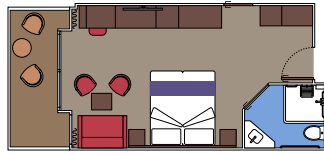

 Cabin size (m²)

 Balcony size (m²)

 Deck location

 Accommodating up to

BALCONY

INCLUDED FACILITIES

- Some cabins have balcony overlooking the Promenade
- Some cabins have partial view
- Sitting area with sofa
- Wardrobe
- Comfortable double bed which can be converted in two single beds (on request)
- Bathroom with shower and hairdryer
- Interactive TV, telephone, safe, minibar and air conditioning
- Wifi connection available (for a fee)

 ≈10
  11-19
  1

The images are representative only. Size, layout and furniture may vary (within the same cabin category).

 Cabin size (m²)

 Balcony size (m²)

 Deck location

 Accommodating up to

FACILITIES FOR GUESTS WITH DISABILITIES OR REDUCED MOBILITY

DELUXE BALCONY FOR GUEST WITH DISABILITIES OR REDUCED MOBILITY

MSC YACHT CLUB

Available in:

- › **MSC Yacht Club Deluxe Suite (YC1)**
cabin size ≈25m²; balcony size ≈5m²; deck 18

SUITE AUREA*

Available in: