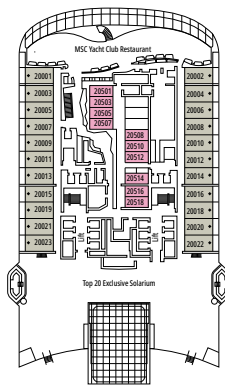

DECK 16
BERN

DECK 18
ATHENS

DECK 21
VALLETTA

DECK 22
AMSTERDAM