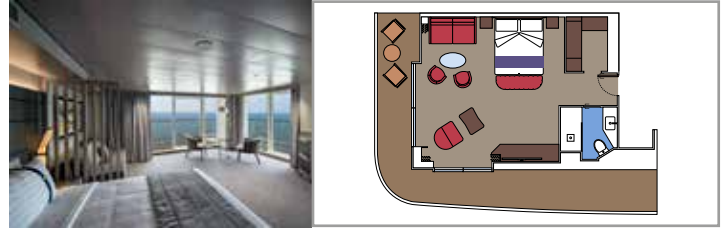

The images are representative only. Size, layout and furniture may vary (within the same cabin category).

SUITE AUREA

INCLUDED FACILITIES

- Some Suites have balcony with private whirlpool
- Some Suites have balcony overlooking the Promenade
- Some Suites have sitting area with double sofa bed
- Spacious wardrobe
- Comfortable double bed or single beds (on request)
- Bathroom with shower or bathtub and hairdryer
- Interactive TV, telephone, safe, minibar and air conditioning
- Wifi connection available (for a fee)

GRAND SUITE AUREA WITH TERRACE AND WHIRLPOOL SXJ

SXJ

 ≈35
  ≈37-46
  15-16
  4

- › Large balcony with private whirlpool bath
- › Sitting area with double sofa bed

GRAND SUITE AUREA WITH TERRACE SXT

SXT

 ≈35
  ≈25-35
  11-14
  4

- › Premium balcony
- › Sitting area with double sofa bed

GRAND SUITE AUREA SX

SX

 ≈35
  ≈8-9
  9-10
  4

- › Balcony
- › Sitting area with double sofa bed

PREMIUM SUITE AUREA SL1

SL1

 ≈25
  ≈4
  12-14
  6