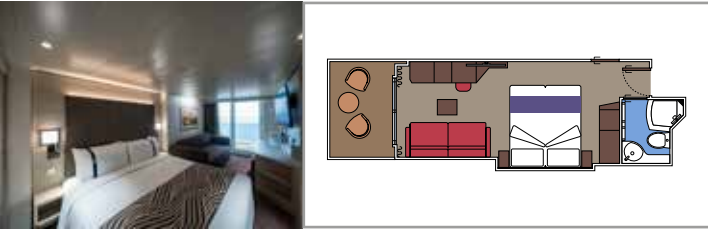

The images are representative only. Size, layout and furniture may vary (within the same cabin category).

INCLUDED FACILITIES

- Luxury suites with premium interiors
- Some Suites have balcony with private whirlpool
- Spacious wardrobe
- Comfortable double bed or single beds (on request)
- Bathroom with large shower and/or bathtub
- Interactive TV, telephone, safe, minibar and air conditioning
- Wifi connection included

The images are representative only. Size, layout and furniture may vary (within the same cabin category).

SUITE AUREA

INCLUDED FACILITIES

- Some Suites have balcony with private whirlpool
- Some Suites have balcony overlooking the Promenade
- Some Suites have sitting area with double sofa bed
- Spacious wardrobe
- Comfortable double bed or single beds (on request)
- Bathroom with shower or bathtub and hairdryer
- Interactive TV, telephone, safe, minibar and air conditioning
- Wifi connection available (for a fee)

 Cabin size (m²)

 Balcony size (m²)

 Deck location

 Accommodating up to

BALCONY

INCLUDED FACILITIES

- Some cabins have balcony overlooking the Promenade
- Some cabins have partial view
- Sitting area with sofa
- Wardrobe
- Comfortable double bed which can be converted in two single beds (on request)
- Bathroom with shower and hairdryer
- Interactive TV, telephone, safe, minibar and air conditioning
- Wifi connection available (for a fee)

DELUXE BALCONY BR3

 ≈17
  ≈3
  14-15
  4

DELUXE BALCONY BR2

 ≈17
  ≈3-10
  11-12
  4

DELUXE BALCONY BR1

 ≈17
  ≈3-8
  9-10
  4

The images are representative only. Size, layout and furniture may vary (within the same cabin category).