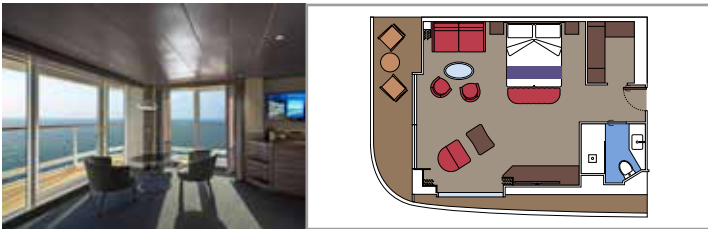

The images are representative only. Size, layout and furniture may vary (within the same cabin category).

SUITE AUREA

INCLUDED FACILITIES

- Some Suites have balcony with private whirlpool
- Some Suites have balcony overlooking the Promenade
- Some Suites have sitting area with double sofa bed
- Spacious wardrobe
- Comfortable double bed or single beds (on request)
- Bathroom with shower or bathtub and hairdryer
- Interactive TV, telephone, safe, minibar and air conditioning
- Wifi connection available (for a fee)

GRAND SUITE AUREA WITH TERRACE AND WHIRLPOOL SXJ

SXJ

 ≈35
  ≈37-46
  15-16
  4

- › Large balcony with private whirlpool bath
- › Sitting area with double sofa bed

GRAND SUITE AUREA WITH TERRACE SXT

SXT

 ≈35
  ≈25-35
  11-14
  4

- › Premium balcony
- › Sitting area with double sofa bed

GRAND SUITE AUREA SX

SX

 ≈35
  ≈8-9
  9-10
  4

- › Balcony
- › Sitting area with double sofa bed

PREMIUM SUITE AUREA SL1

SL1

 ≈25
  ≈4
  12-14
  6