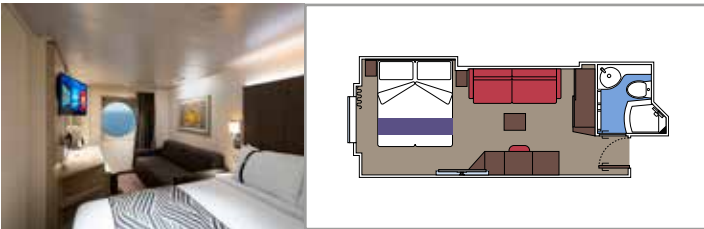

The images are representative only. Size, layout and furniture may vary (within the same cabin category).

INCLUDED FACILITIES

- Luxury suites with premium interiors
- Some Suites have balcony with private whirlpool
- Spacious wardrobe
- Comfortable double bed or single beds (on request)
- Bathroom with large shower and/or bathtub
- Interactive TV, telephone, safe, minibar and air conditioning
- Wifi connection included

 Cabin size (m²)

 Balcony size (m²)

 Deck location

 Accommodating up to

BALCONY

INCLUDED FACILITIES

- Some cabins have balcony overlooking the Promenade
- Some cabins have partial view
- Sitting area with sofa
- Wardrobe
- Comfortable double bed which can be converted in two single beds (on request)
- Bathroom with shower and hairdryer
- Interactive TV, telephone, safe, minibar and air conditioning
- Wifi connection available (for a fee)

Cabin size (m²)
 Balcony size (m²)
 Deck location
 Accommodating up to

OCEAN VIEW

INCLUDED FACILITIES

- Window with sea view
- Comfortable double bed or single beds (on request)
- Bathroom with shower and hairdryer
- Interactive TV, telephone, safe, minibar and air conditioning
- Wifi connection available (for a fee)

 ≈16
  10-12
  4

DELUXE OCEAN VIEW

OR1

 ≈15-16
  5-9
  4

STUDIO OCEAN VIEW

OS

 ≈12
  5-14
  1

The images are representative only. Size, layout and furniture may vary (within the same cabin category).