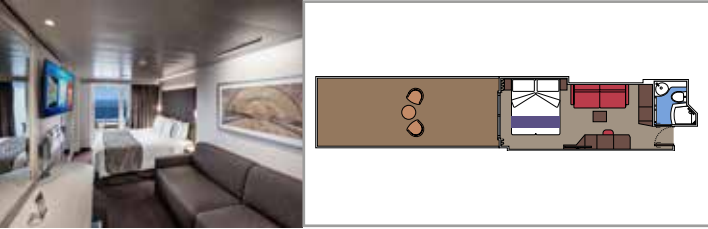

BALCONY

INCLUDED FACILITIES

- Some cabins have balcony overlooking the Promenade
- Some cabins have partial view
- Sitting area with sofa
- Wardrobe
- Comfortable double bed which can be converted in two single beds (on request)
- Bathroom with shower and hairdryer
- Interactive TV, telephone, safe, minibar and air conditioning
- Wifi connection available (for a fee)

PREMIUM BALCONY AUREA* BGA

≈17
≈13-17
9
4

> Sundeck

*Available as of Summer 2025.