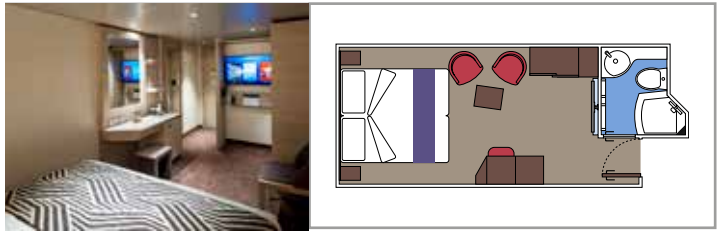

DELUXE INTERIOR

IR1

≈15
5-14
4