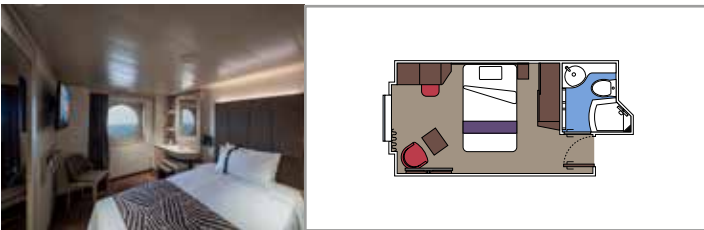

The images are representative only. Size, layout and furniture may vary (within the same cabin category).

INCLUDED FACILITIES

- Luxury suites with premium interiors
- Some Suites have balcony with private whirlpool
- Spacious wardrobe
- Comfortable double bed or single beds (on request)
- Bathroom with large shower and/or bathtub
- Interactive TV, telephone, safe, minibar and air conditioning
- Wifi connection included

 Cabin size (m²)

 Balcony size (m²)

 Deck location

 Accommodating up to

BALCONY

INCLUDED FACILITIES

- Some cabins have balcony overlooking the Promenade
- Some cabins have partial view
- Sitting area with sofa
- Wardrobe
- Comfortable double bed which can be converted in two single beds (on request)
- Bathroom with shower and hairdryer
- Interactive TV, telephone, safe, minibar and air conditioning
- Wifi connection available (for a fee)

Cabin size (m²)
 Balcony size (m²)
 Deck location
 Accommodating up to

OCEAN VIEW

INCLUDED FACILITIES

- Window with sea view
- Comfortable double bed or single beds (on request)
- Bathroom with shower and hairdryer
- Interactive TV, telephone, safe, minibar and air conditioning
- Wifi connection available (for a fee)

 ≈16
  10-12
  4

DELUXE OCEAN VIEW

OR1

 ≈15-16
  5-9
  4

STUDIO OCEAN VIEW

OS

 ≈12
  5-14
  1

The images are representative only. Size, layout and furniture may vary (within the same cabin category).