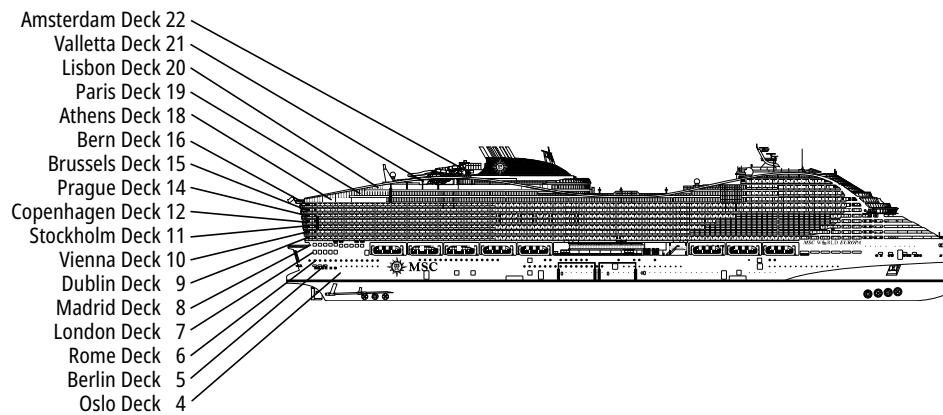

MSC WORLD EUROPA

TECHNICAL SHEET

TECHNICAL CHARACTERISTICS OF THE SHIP

LA PLAGE

TECHNICAL CHARACTERISTICS OF THE SHIP	
GROSS TONNAGE	215.863
LENGTH / BEAM / HEIGHT	333,3 m / 47 m / 77,15 m
SURFACE AREA	38.400 m ² public areas
PUBLIC AREA RATIO	5,68 m ² per guest
DECKS	22, included 16 for guests
LIFTS	39, included 23 for guests (included 4 Panoramic Lifts)
VOLTAGE (IN CABIN)	230/110 volts
MAXIMUM SPEED	22,7 knots
STABILIZERS	Stabilised with 2 fins
NUMBER OF GUESTS	6.762
NUMBER OF CABINS	2.626, included 66 for guests with disabilities or reduced mobility
CREW MEMBERS	2.138
POOLS	7, included 1 with sliding roof and 1 for the MSC Yacht Club
WHIRLPOOLS	13 whirlpool baths included 1 for the MSC Yacht Club
ENVIRONMENTAL TECHNOLOGY	The first ship in the MSC Cruises fleet powered by Liquefied Natural Gas (LNG), one of the world's cleanest marine fuels at scale