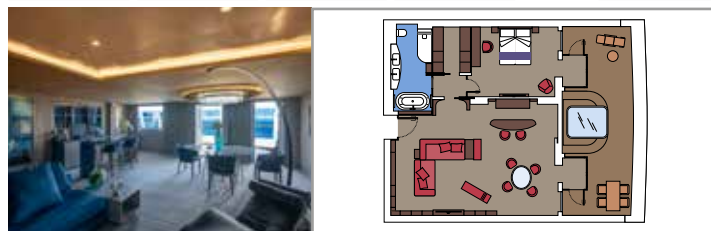

MSC YACHT CLUB	Exclusive services	Seats	Surface (m²)	Deck
MSC YACHT CLUB CONCIERGE	Reception with 24-hour concierge service			19 Paris
152 SUITES WITH BUTLER SERVICE	24-hour butler service	146	547	19 Paris
TOP SAIL LOUNGE	MSC Yacht Club panoramic lounge			19 Paris
MSC YACHT CLUB RESTAURANT	Exclusive restaurant	208	375	20 Lisbon
MSC YACHT CLUB GRILL & BAR	Buffet and grill	333	1.793	21 Valletta 22 Amsterdam
MSC YACHT CLUB LANAI	Outdoor lounging venue			
MSC YACHT CLUB SUNDECK & POOL	Sundeck, bar, pool, whirlpool bath, lounge			

MSC YACHT CLUB OWNER'S SUITE WITH WHIRLPOOL BATH YC4

≈78
≈65
18
4
SUITE 18001

- › Large balcony with private whirlpool bath and outdoor living area
- › Floor-to-ceiling windows and glass doors
- › Separate dining and living room area
- › Bathroom with shower and imperial tub
- › Large walk-in wardrobe with shoe rack and luggage storage
- › Bar setup, refrigerator and espresso coffee machine

≈104
≈48
16
4
SUITE 16002

MSC YACHT CLUB ROYAL SUITE WITH WHIRLPOOL BATH YC3

≈51-58
≈42-51
16-18
4
SUITE 16002

- › Large balcony with private whirlpool bath and outdoor dining area
- › Walk-in wardrobe and luggage storage
- › Bathroom with large shower and tub (some cabins feature large tub only)
- › Bar setup, refrigerator and espresso coffee machine

The images are representative only. Size, layout and furniture may vary (within the same cabin category).