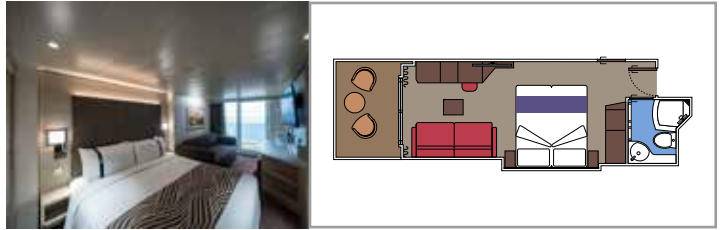

The images are representative only. Size, layout and furniture may vary (within the same cabin category).

INCLUDED FACILITIES

- Luxury suites with premium interiors
- Some Suites have balcony with private whirlpool
- Spacious wardrobe
- Comfortable double bed or single beds (on request)
- Bathroom with large shower and/or bathtub
- Interactive TV, telephone, safe, minibar and air conditioning
- Wifi connection included

The images are representative only. Size, layout and furniture may vary (within the same cabin category).

SUITE AUREA

INCLUDED FACILITIES

- Some Suites have balcony with private whirlpool
- Some Suites have balcony overlooking the Promenade
- Some Suites have sitting area with double sofa bed
- Spacious wardrobe
- Comfortable double bed or single beds (on request)
- Bathroom with shower or bathtub and hairdryer
- Interactive TV, telephone, safe, minibar and air conditioning
- Wifi connection available (for a fee)

 Cabin size (m²)

 Balcony size (m²)

 Deck location

 Accommodating up to

BALCONY

INCLUDED FACILITIES

- Some cabins have balcony overlooking the Promenade
- Some cabins have partial view
- Sitting area with sofa
- Wardrobe
- Comfortable double bed which can be converted in two single beds (on request)
- Bathroom with shower and hairdryer
- Interactive TV, telephone, safe, minibar and air conditioning
- Wifi connection available (for a fee)

DELUXE BALCONY BR3

 ≈17
  ≈3
  14-15
  4

DELUXE BALCONY BR2

 ≈17
  ≈3-10
  11-12
  4

DELUXE BALCONY BR1

 ≈17
  ≈3-8
  9-10
  4

The images are representative only. Size, layout and furniture may vary (within the same cabin category).