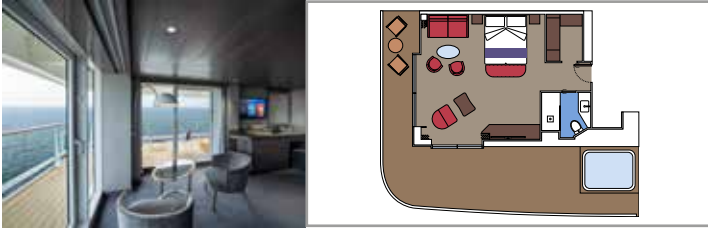

The images are representative only. Size, layout and furniture may vary (within the same cabin category).

SUITE AUREA

INCLUDED FACILITIES

- Some Suites have balcony with private whirlpool
- Some Suites have balcony overlooking the Promenade
- Some Suites have sitting area with double sofa bed
- Spacious wardrobe
- Comfortable double bed or single beds (on request)
- Bathroom with shower or bathtub and hairdryer
- Interactive TV, telephone, safe, minibar and air conditioning
- Wifi connection available (for a fee)

GRAND SUITE AUREA WITH TERRACE AND WHIRLPOOL SXJ

SXJ

 ≈35
  ≈37-46
  15-16
  4

- › Large balcony with private whirlpool bath
- › Sitting area with double sofa bed

GRAND SUITE AUREA WITH TERRACE SXT

SXT

 ≈35
  ≈25-35
  11-14
  4

- › Premium balcony
- › Sitting area with double sofa bed

GRAND SUITE AUREA SX

SX

 ≈35
  ≈8-9
  9-10
  4

- › Balcony
- › Sitting area with double sofa bed

PREMIUM SUITE AUREA SL1

SL1

 ≈25
  ≈4
  12-14
  6