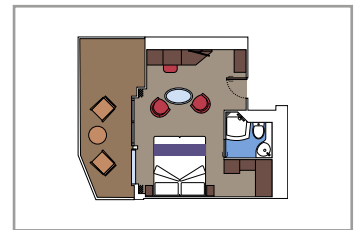

JUNIOR SUITE AUREA WITH PROMENADE & OCEAN VIEW SRP

SRP

≈20
≈7

- › Balcony with Promenade and ocean view
- › Sitting area with double sofa bed
- › Deck 16
- › Accommodating up to 2 people

The images are representative only. Size, layout and furniture may vary (within the same cabin category).

Cabin size (m²)

Balcony size (m²)

Deck location

Accommodating up to