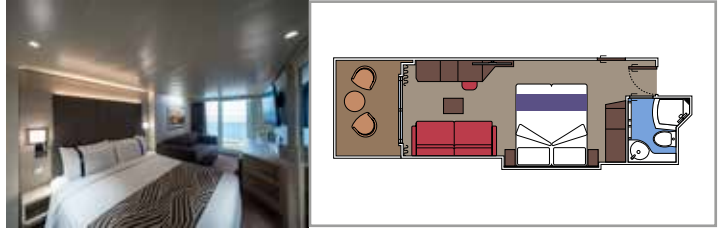

DELUXE BALCONY AUREA BA

≈17
≈3-8
12-16
4