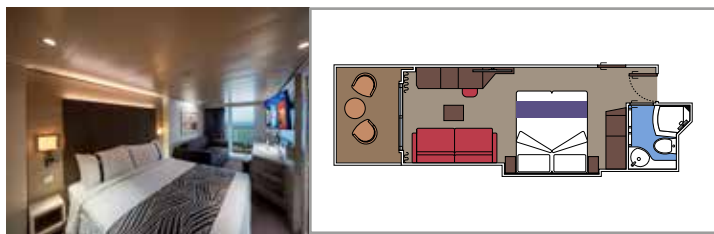

DELUXE BALCONY WITH PARTIAL VIEW BP

≈17
≈3
15-16
4

› Balcony with partial view