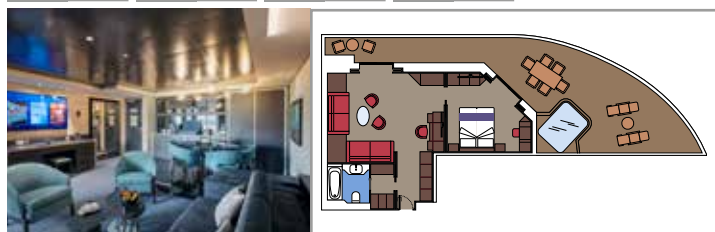

 ≈104
  ≈48
  16
  4
 SUITE 16002

MSC YACHT CLUB ROYAL SUITE WITH WHIRLPOOL BATH YC3

 ≈51-58
  ≈42-51
  16-18
  4
 SUITE 16002

- › Large balcony with private whirlpool bath and outdoor dining area
- › Walk-in wardrobe and luggage storage
- › Bathroom with large shower and tub (some cabins feature large tub only)
- › Bar setup, refrigerator and espresso coffee machine