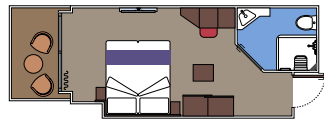

BALCONY

Available in:

- › **Premium Balcony Aurea (BGA)***
  cabin size ≈17m²; balcony size ≈17-20m²; deck 9
- › **Balcony Aurea (BA)**
  cabin size ≈18m²; balcony size ≈17m²; deck 12, 14
- › **Deluxe Balcony (BR3)**
  cabin size ≈18m²; balcony size ≈17-18,4m²; deck 14-15
- › **Deluxe Balcony (BR2)**
  cabin size ≈18m²; balcony size ≈18,4m²; deck 11-12
- › **Deluxe Balcony (BR1)**
  cabin size ≈18m²; balcony size ≈17-18,4m²; deck 10
- › **Deluxe Balcony with partial view (BP)**
  cabin size ≈18m²; balcony size ≈17-18,4m²; deck 16

*Available as of Summer 2025.