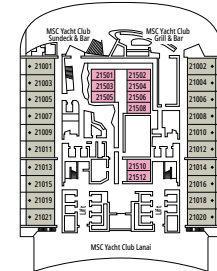

DECK 16
BERN

DECK 18
ATHENS

DECK 21
VALLETTA

DECK 22
AMSTERDAM