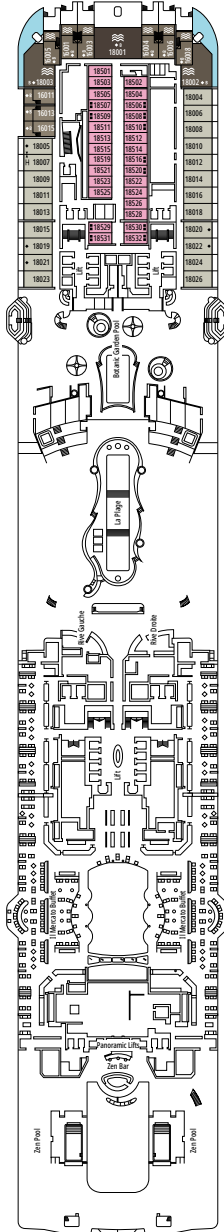

DECK 16
BERN

DECK 18
ATHENS

DECK 21
VALLETTA

DECK 22
AMSTERDAM