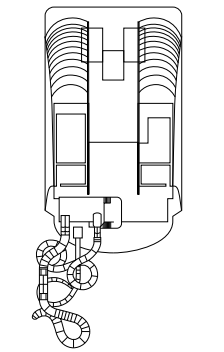

DECK 16
BERN

DECK 18
ATHENS

DECK 21
VALLETTA

DECK 22
AMSTERDAM