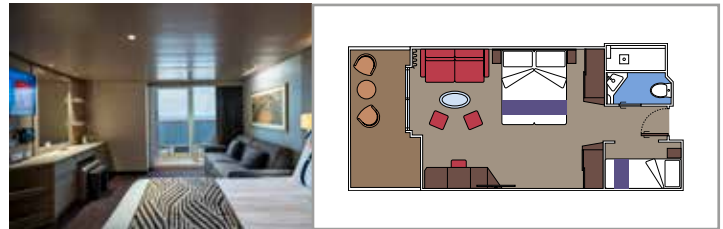

The images are representative only. Size, layout and furniture may vary (within the same cabin category).

INCLUDED FACILITIES

- Luxury suites with premium interiors
- Some Suites have balcony with private whirlpool
- Spacious wardrobe
- Comfortable double bed or single beds (on request)
- Bathroom with large shower and/or bathtub
- Interactive TV, telephone, safe, minibar and air conditioning
- Wifi connection included

The images are representative only. Size, layout and furniture may vary (within the same cabin category).

SUITE AUREA

INCLUDED FACILITIES

- Some Suites have balcony with private whirlpool
- Some Suites have balcony overlooking the Promenade
- Some Suites have sitting area with double sofa bed
- Spacious wardrobe
- Comfortable double bed or single beds (on request)
- Bathroom with shower or bathtub and hairdryer
- Interactive TV, telephone, safe, minibar and air conditioning
- Wifi connection available (for a fee)

- › Premium balcony
- › Sitting area with double sofa bed

GRAND SUITE AUREA SX

SX

 ≈35
  ≈8-9
  9-10
  4

- › Balcony
- › Sitting area with double sofa bed

PREMIUM SUITE AUREA SL1

SL1

 ≈25
  ≈4
  12-14
  6

 Cabin size (m²)

 Balcony size (m²)

 Deck location

 Accommodating up to

BALCONY

INCLUDED FACILITIES

- Some cabins have balcony overlooking the Promenade
- Some cabins have partial view
- Sitting area with sofa
- Wardrobe
- Comfortable double bed which can be converted in two single beds (on request)
- Bathroom with shower and hairdryer
- Interactive TV, telephone, safe, minibar and air conditioning
- Wifi connection available (for a fee)