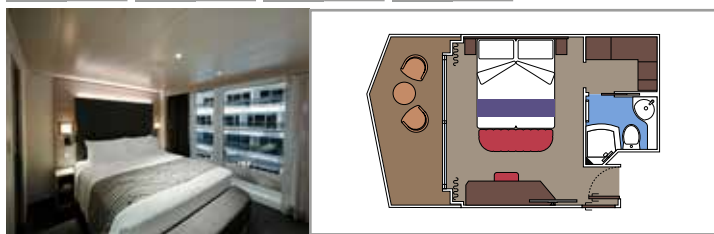

The images are representative only. Size, layout and furniture may vary (within the same cabin category).

INCLUDED FACILITIES

- Luxury suites with premium interiors
- Some Suites have balcony with private whirlpool
- Spacious wardrobe
- Comfortable double bed or single beds (on request)
- Bathroom with large shower and/or bathtub
- Interactive TV, telephone, safe, minibar and air conditioning
- Wifi connection included

 Cabin size (m²)

 Balcony size (m²)

 Deck location

 Accommodating up to

BALCONY

INCLUDED FACILITIES

- Some cabins have balcony overlooking the Promenade
- Some cabins have partial view
- Sitting area with sofa
- Wardrobe
- Comfortable double bed which can be converted in two single beds (on request)
- Bathroom with shower and hairdryer
- Interactive TV, telephone, safe, minibar and air conditioning
- Wifi connection available (for a fee)

DELUXE BALCONY WITH PROMENADE VIEW PR2

≈16
 ≈5
 12-14
 2

› Balcony with Promenade view

DELUXE BALCONY WITH PROMENADE VIEW PR1

≈16
 ≈5
 10-11
 2

› Balcony with Promenade view

The images are representative only. Size, layout and furniture may vary (within the same cabin category).

Cabin size (m²)
 Balcony size (m²)
 Deck location
 Accommodating up to

OCEAN VIEW

INCLUDED FACILITIES

- Window with sea view
- Comfortable double bed or single beds (on request)
- Bathroom with shower and hairdryer
- Interactive TV, telephone, safe, minibar and air conditioning
- Wifi connection available (for a fee)