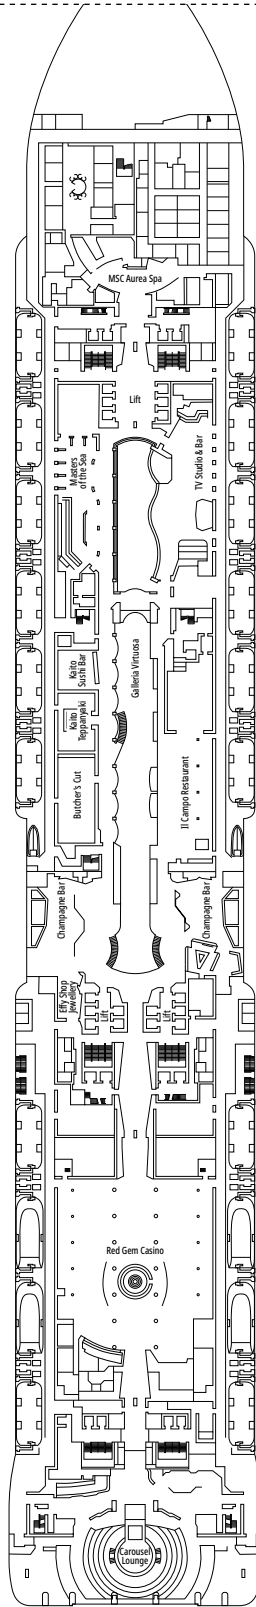

DECK 7
VERDI