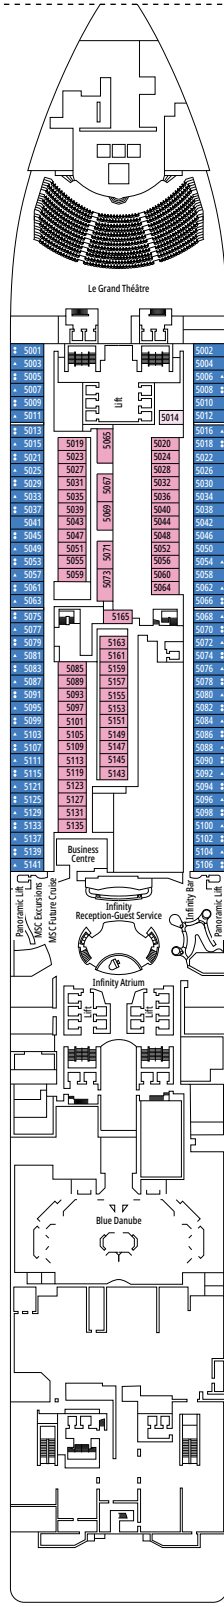

DECK 5
MOZART