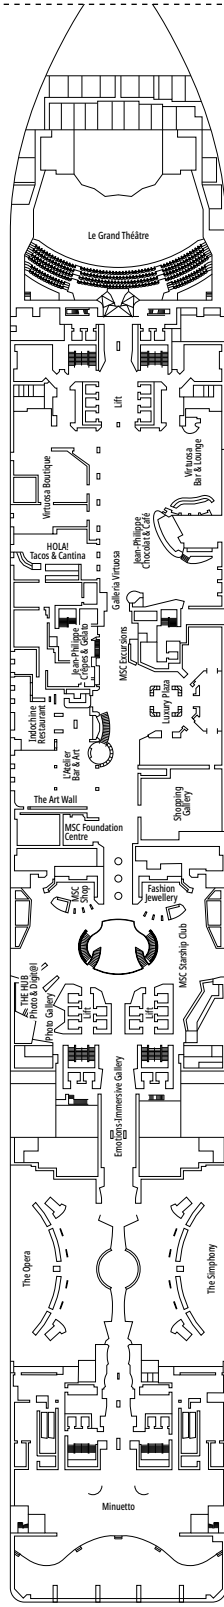

DECK 6
BEETHOVEN