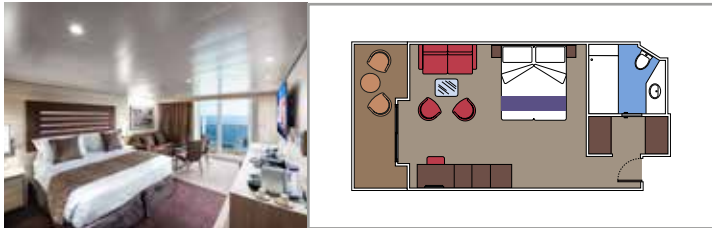

**MSC YACHT CLUB DUPLEX SUITE WITH WHIRLPOOL** YJD

 ≈59   
  ≈23   
  9-12   
  4

- › Balcony with private whirlpool bath and dining table
- › Easy access to the MSC Yacht Club areas
- › Two-deck-high cabin

**Main level:**

- › Open living/dining room with sofa that converts to double bed
- › Bathroom with shower

**Second level:**

- › Master bedroom with double bed which can be converted into two single beds (on request)
- › Two walk-in wardrobes
- › Bathroom with bathtub

**MSC YACHT CLUB DELUXE SUITE** YC1

 ≈29   
  ≈5   
  14-18   
  4

- › Sitting area with sofa
- › Spacious wardrobe

**MSC YACHT CLUB INTERIOR SUITE** YIN

 ≈17   
  14-16   
  2

- › Spacious wardrobe

The images are representative only. Size, layout and furniture may vary (within the same cabin category).