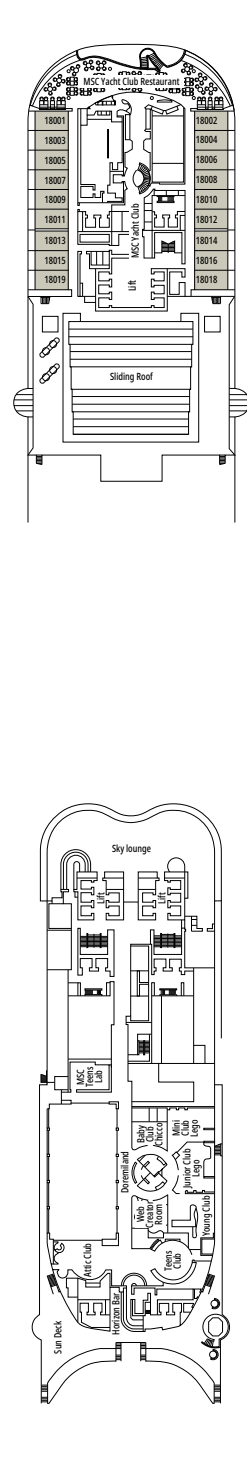

DECK 18
SCHUMANN