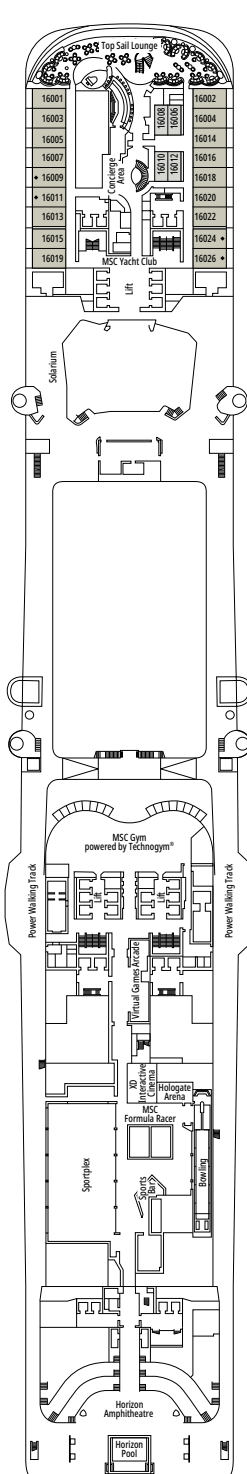

DECK 16
DEBUSSY