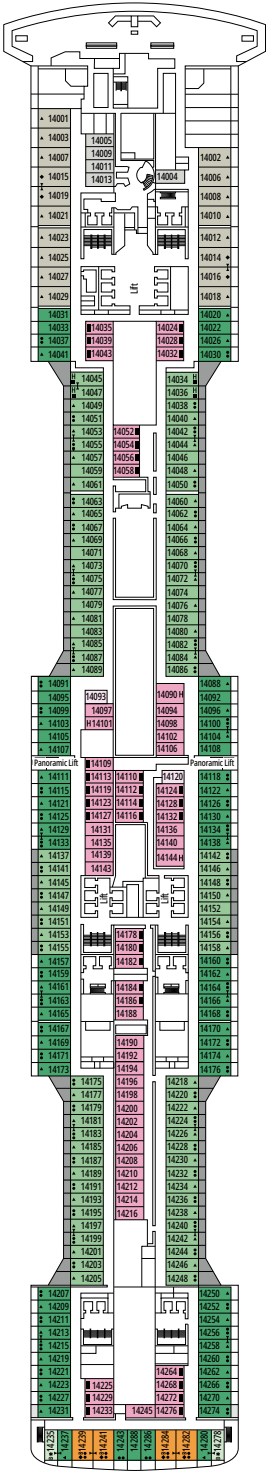

DECK 14
TCHAIKOVSKY