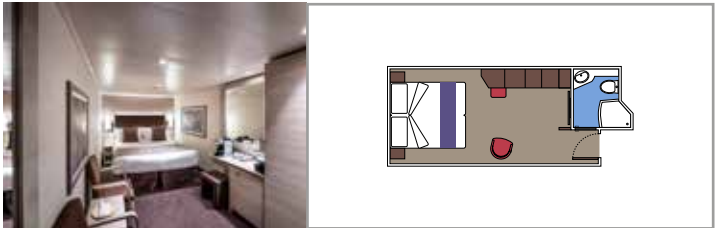

**Main level:**

- › Open living/dining room with sofa that converts to double bed
- › Bathroom with shower

**Second level:**

- › Master bedroom with double bed which can be converted into two single beds (on request)
- › Two walk-in wardrobes
- › Bathroom with bathtub

**MSC YACHT CLUB DELUXE SUITE** YC1

 ≈29   
  ≈5   
  14-18   
  4

- › Sitting area with sofa
- › Spacious wardrobe

**MSC YACHT CLUB INTERIOR SUITE** YIN

 ≈17   
  14-16   
  2

- › Spacious wardrobe

The images are representative only. Size, layout and furniture may vary (within the same cabin category).

 Cabin size (m<sup>2</sup>)

 Balcony size (m<sup>2</sup>)

 Deck location

 Accommodating up to