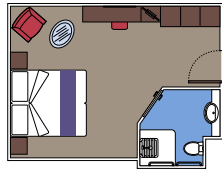

INTERIOR

Available in:

- › **Deluxe Interior (IR2)**
  cabin size ≈22m²; medium deck location (deck 11-14)
- › **Deluxe Interior (IR1)**
  cabin size ≈22m²; low deck location (deck 8-10)

The images are representative only; the size, layout and furniture may vary (within the same cabin category).

FACILITIES FOR GUESTS WITH DISABILITIES OR REDUCED MOBILITY

Cabin door width	85,5 cm
Cabin clearance	82,1 cm
Bathroom door width	90 cm
Size of cabin (floor space)	from ≈ 22 to ≈ 28 m²
Size of bathroom	3,1 m²
Is there a fold-down seat in the shower?	Yes
Height of seat from the floor	44 cm
Does the WC seat have grab rails?	Yes
Are wheelchairs available on board?	In limited numbers*
Are all decks/public areas accessible?	Yes
Are all lifeboats wheelchair-accessible?	No**
Do the lifts have deck indicators?	Visual, Audio & Braille
Can severely visually impaired/blind guests be catered for on the cruise?	Only with full-time carer

* Only for embarkation, disembarkation and emergencies.

** In the event of an emergency, dedicated personnel will help guests with disabilities or reduced mobility to board lifeboats.