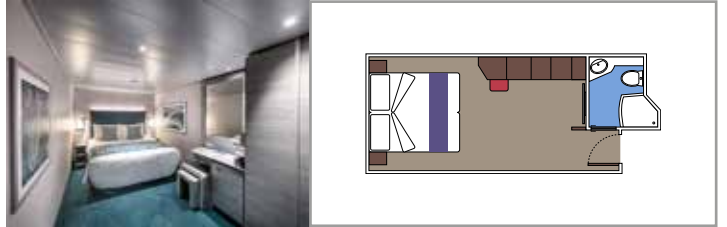

DELUXE INTERIOR

IR1

≈17
5-10
4

› Low deck location