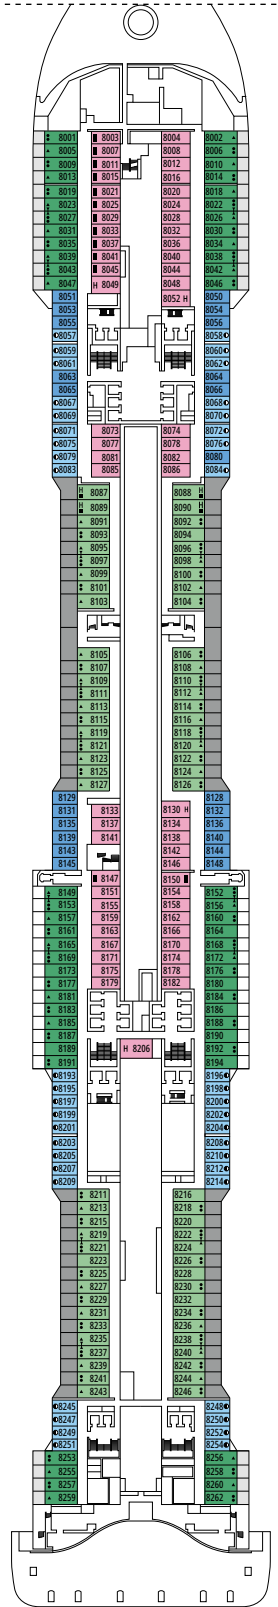

DECK 8
WAGNER