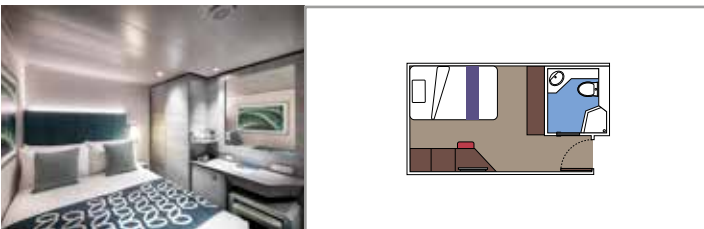

STUDIO INTERIOR

IS

≈12
5-14
1

› Single use

The images are representative only. Size, layout and furniture may vary (within the same cabin category).

Cabin size (m²)

Balcony size (m²)

Deck location

Accommodating up to