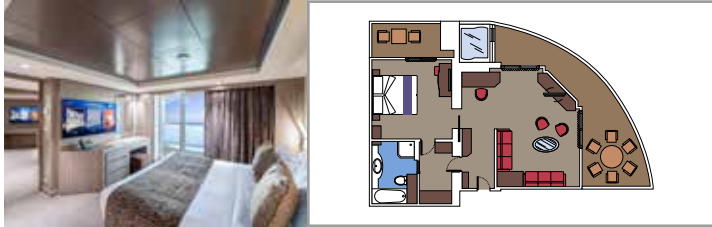

INCLUDED FACILITIES

- Luxury suites with premium interiors
- Some Suites have balcony with private whirlpool
- Spacious wardrobe
- Comfortable double bed or single beds (on request)
- Bathroom with shower and/or bathtub, vanity area with hairdryer
- Interactive TV, telephone, safe, minibar and air conditioning
- Wifi connection included

MSC YACHT CLUB ROYAL SUITE YC3

≈58
≈70
15
4

- › Balcony with private whirlpool bath and dining table
- › Separate living area and dining room
- › Walk-in wardrobes
- › Bathroom with bathtub and shower