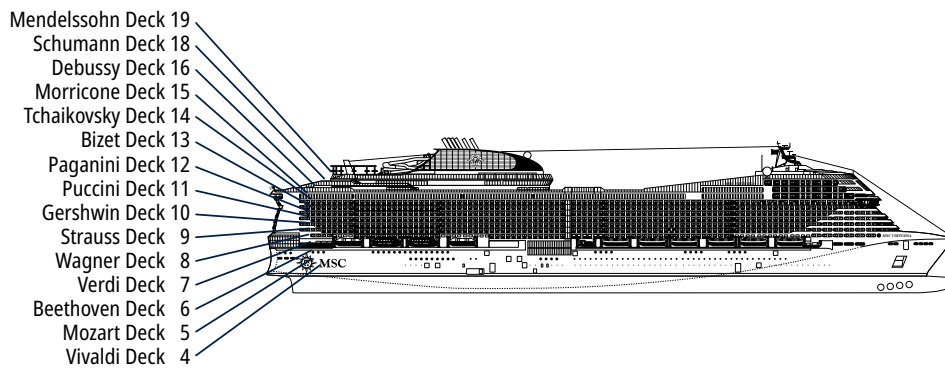

# TECHNICAL CHARACTERISTICS OF THE SHIP

MSC STARSHIP CLUB – THE FIRST IMMERSIVE FUTURISTIC BAR WITH HUMANOID ROBOTIC BARTENDER AT SEA

TECHNICAL CHARACTERISTICS OF THE SHIP	
GROSS TONNAGE	181.541
LENGTH / BEAM / HEIGHT	331,43 m / 43 m / 75,5 m
SURFACE AREA	460.000 m <sup>2</sup> , included 35.000 m <sup>2</sup> public areas
PUBLIC AREA RATIO	7,8 m <sup>2</sup> per passenger
DECKS	19, included 15 for guests
LIFTS	32, included 19 for guests (2 panoramic and 1 for the MSC Yacht Club)
VOLTAGE (IN CABIN)	120/230 volts
MAXIMUM SPEED	22,8 knots
STABILISERS	Stabilised with 2 fins
NUMBER OF PASSENGERS	6.334
NUMBER OF CABINS	2.421, included 60 for guests with disabilities or reduced mobility
CREW MEMBERS	Approx. 1.704
POOLS	4, included 1 with sliding roof and 1 for the MSC Yacht Club
WHIRLPOOLS	9 whirlpool baths
ENVIRONMENTAL TECHNOLOGY	AWT-Advanced Water Treatment, Energy Saving & Monitoring System, Scrubbers, LED technology and SCR system