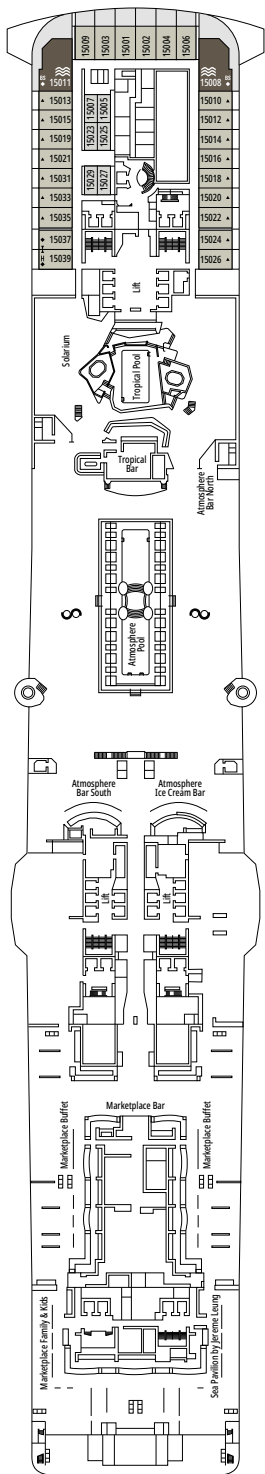

DECK 15
MORRICONE