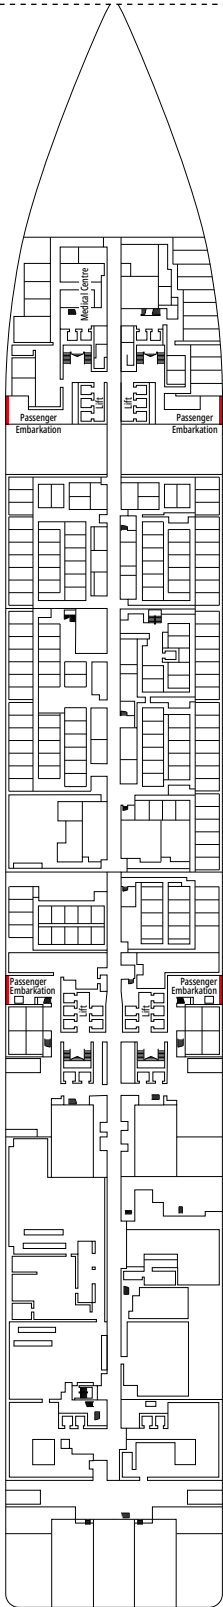

DECK 4
VIVALDI