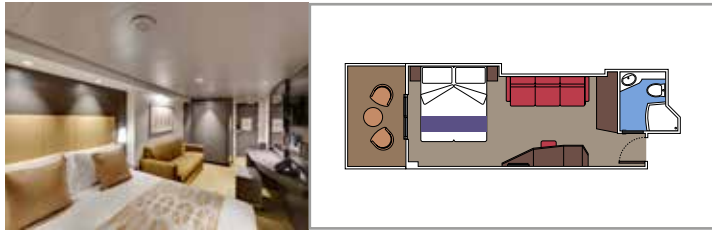

DELUXE BALCONY WITH PARTIAL VIEW BP

≈17
≈6
8-14
4