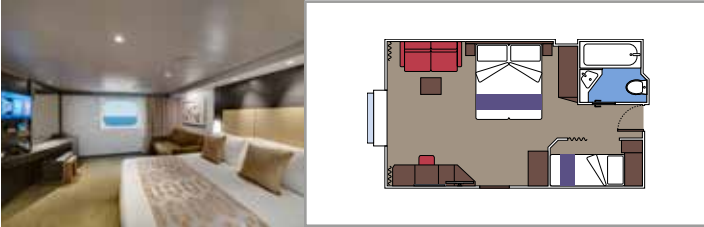

OCEAN VIEW

INCLUDED FACILITIES

- Window with sea view
- Relaxing armchair
- Comfortable double bed or single beds (on request)
- Bathroom with shower or bathtub, vanity area with hairdryers
- Interactive TV, telephone, safe, minibar and air conditioning
- Wifi connection available (for a fee)

PREMIUM OCEAN VIEW

OL2

≈25
9-11
6

› Medium deck location