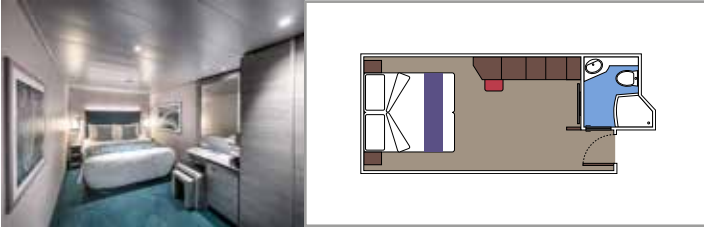

INTERIOR

INCLUDED FACILITIES

- Comfortable double bed or single beds (on request)
- Bathroom with shower or bathtub, vanity area with hairdryers
- Interactive TV, telephone, safe, minibar and air conditioning
- Wifi connection available (for a fee)

DELUXE INTERIOR

IR2

≈17
11-14
4

› Medium deck location