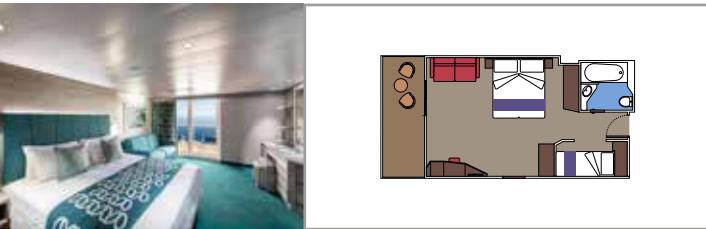

PREMIUM SUITE AUREA

SL1

≈25
≈3-14
9-14
6

- > Spacious wardrobe

The images are representative only. Size, layout and furniture may vary (within the same cabin category).

Cabin size (m²)

Balcony size (m²)

Deck location

Accommodating up to