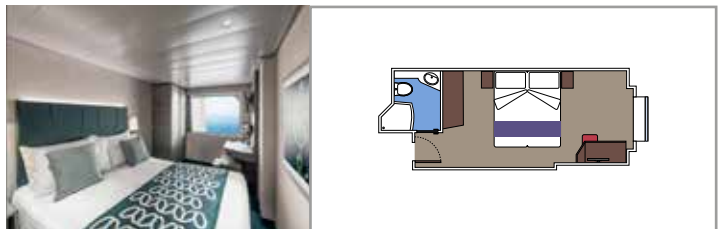

**Main level:**

- › Open living/dining room with sofa that converts to double bed
- › Bathroom with shower

**Second level:**

- › Master bedroom with double bed which can be converted into two single beds (on request)
- › Two walk-in wardrobes
- › Bathroom with bathtub

### JUNIOR OCEAN VIEW WITH OBSTRUCTED VIEW

OO

 ≈12
  8
  2

The images are representative only. Size, layout and furniture may vary (within the same cabin category).

 Cabin size (m<sup>2</sup>)

 Balcony size (m<sup>2</sup>)