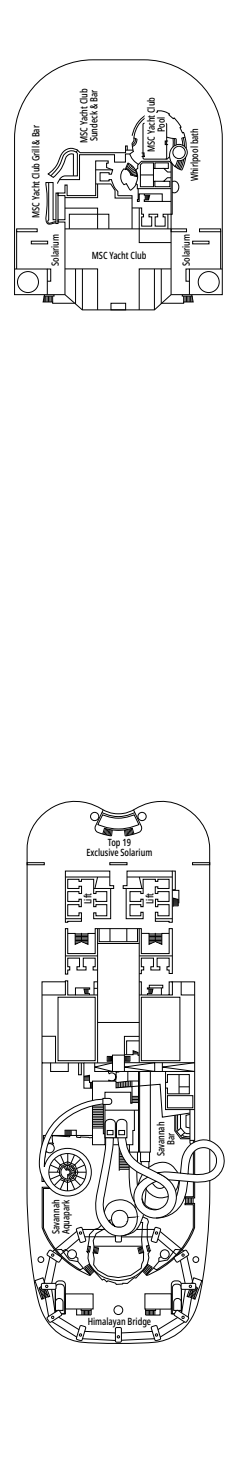

DECK 19
MENDELSSOHN