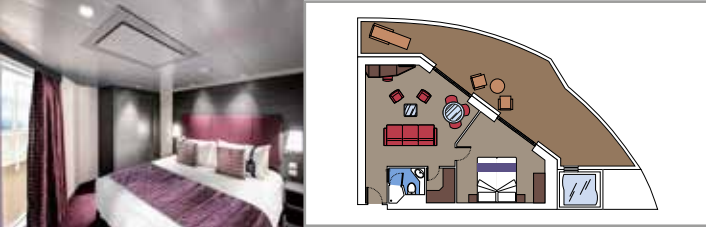

### GRAND SUITE AUREA WITH TERRACE AND WHIRLPOOL

SXJ

 ≈39
  ≈36
  12
  4

- > Balcony with its own private whirlpool bath
- > Sitting area with double sofa bed
- > Walk-in wardrobe