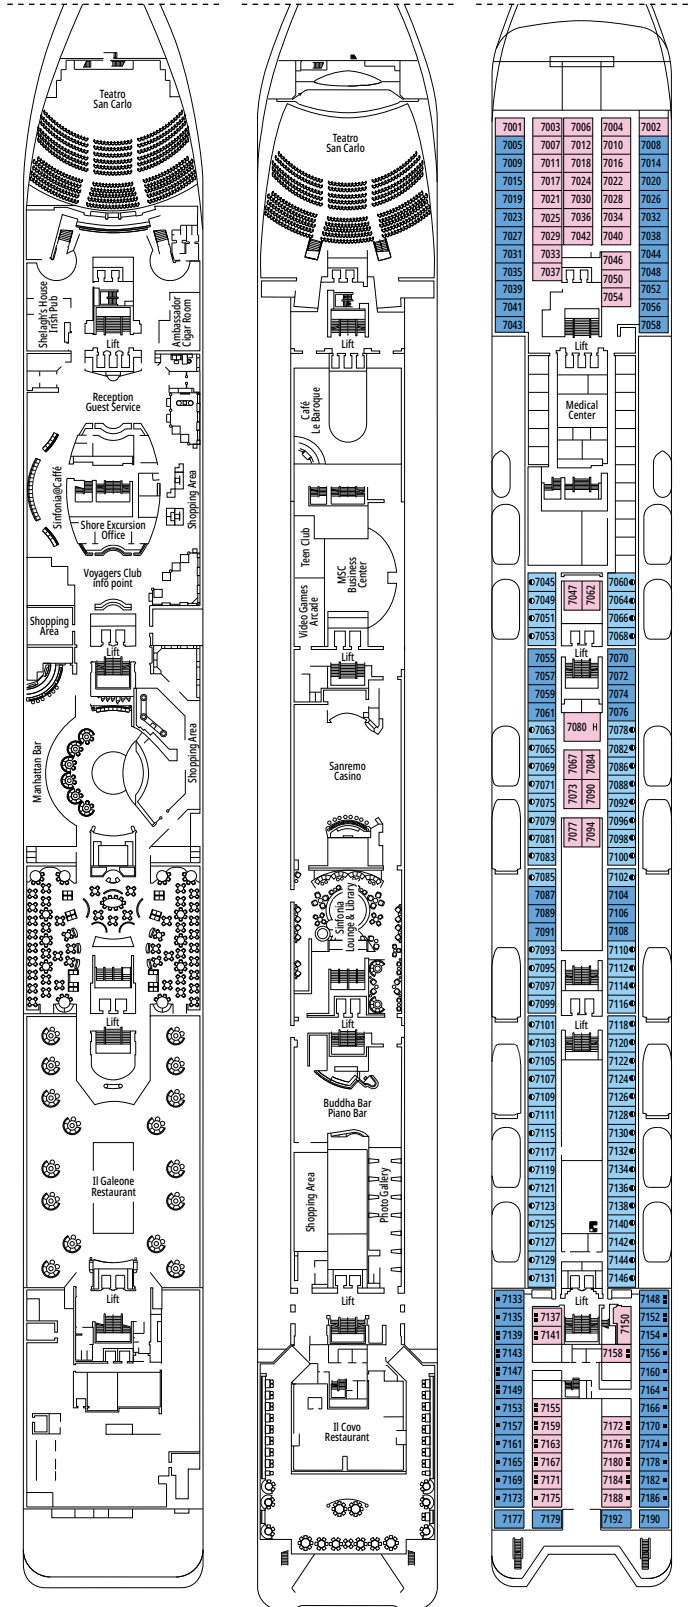

DECK 5
BEETHOVEN

DECK 6
MOZART

DECK 7
BRAHMS