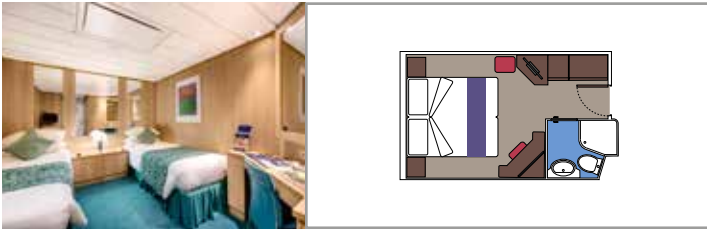

INTERIOR

INCLUDED FACILITIES

Comfortable double or single beds (on request)*

Bathroom with shower, vanity area and hairdryer

Interactive TV, telephone, safe, minibar and air conditioning

Wifi connection available (for a fee)

*Cabin for guests with disabilities or reduced mobility has only single beds.

JUNIOR INTERIOR

IM2

› Medium deck location