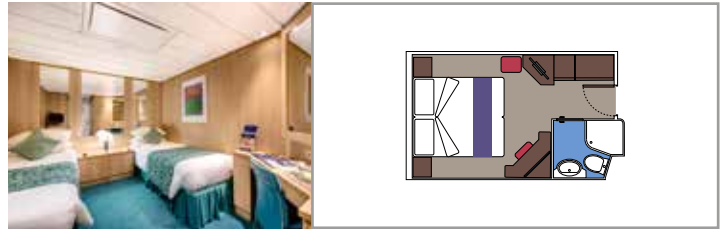

## INCLUDED FACILITIES

- Sitting area with sofa
- Spacious wardrobe
- Comfortable double or single beds (on request)
- Bathroom with bathtub, vanity area with hairdryer
- Interactive TV, telephone, safe, minibar and air conditioning
- Wifi connection available (for a fee)

## INCLUDED FACILITIES

Comfortable double or single beds (on request)

Bathroom with shower, vanity area with hairdryer

Interactive TV, telephone, safe, minibar and air conditioning

Wifi connection available (for a fee)

### JUNIOR INTERIOR

IM2

› Medium deck location

### JUNIOR INTERIOR

IM1

› Low deck location

The images are representative only. Size, layout and furniture may vary (within the same cabin category).

Cabin size (m²)

Balcony size (m²)

Deck location

Accommodating up to