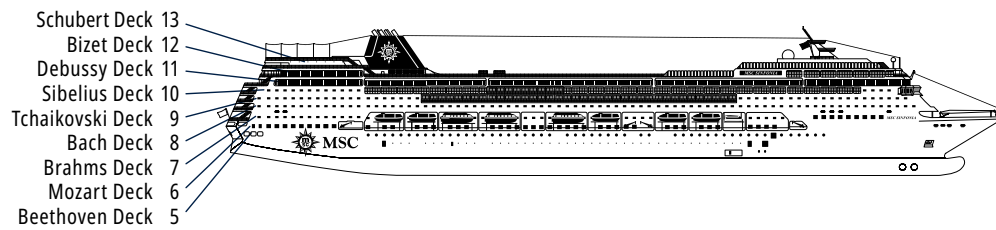

# TECHNICAL CHARACTERISTICS OF THE SHIP

LA TERRAZZA BUFFET

## TECHNICAL CHARACTERISTICS OF THE SHIP

GROSS TONNAGE	65.542
LENGTH / BEAM / HEIGHT	274,9 m / 28,8 m / 54 m
DECKS	13, included 9 for guests
LIFTS	9
VOLTAGE (IN CABIN)	110/220 volts
MAXIMUM SPEED	20,9 knots
STABILIZERS	Stabilized with 2 fins
NUMBER OF PASSENGERS	2.658
NUMBER OF CABINS	980, included 5 for guests with disabilities or reduced mobility
CREW MEMBERS	Approx. 742
POOLS	2, both with child-appropriate areas
WHIRLPOOLS	2 whirlpool baths