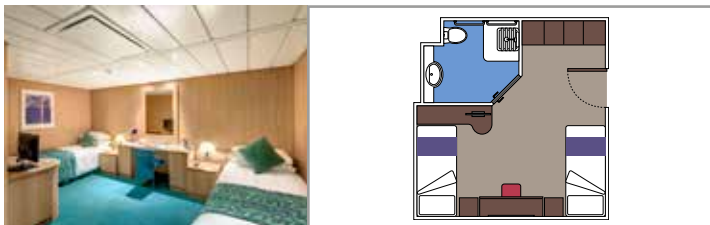

INTERIOR

Available in:

- › **Junior Interior (IM2)**
  cabin size ≈21m²; medium deck location (deck 9)
- › **Junior Interior (IM1)**
  cabin size ≈21m²; low deck location (deck 8)

Cabin for guests with disabilities or reduced mobility has only single beds.
The image is representative only; the size, layout and furniture may vary (within the same cabin category).

FACILITIES FOR GUESTS WITH DISABILITIES OR REDUCED MOBILITY

Cabin door width	68 to 82 cm
Bathroom door width	88 cm
Size of cabin (floor space)	11 to 17 m²
Size of bathroom	2,08 to 4 m²
Is there a fold-down seat in the shower?	Yes
Height of seat from the floor	45 cm
Does the WC seat have grab rails?	Yes
Are wheelchairs available on board?	In limited numbers*
Are all decks/public areas accessible?	Yes
Are all lifeboats wheelchair-accessible?	No**
Do the lifts have deck indicators?	Visual, Audio & Braille
Can severely visually impaired/blind guests be catered for on the cruise?	Only with full-time carer

* Only for embarkation, disembarkation and emergencies.

** In the event of an emergency, dedicated personnel will help guests with disabilities or reduced mobility to board lifeboats.