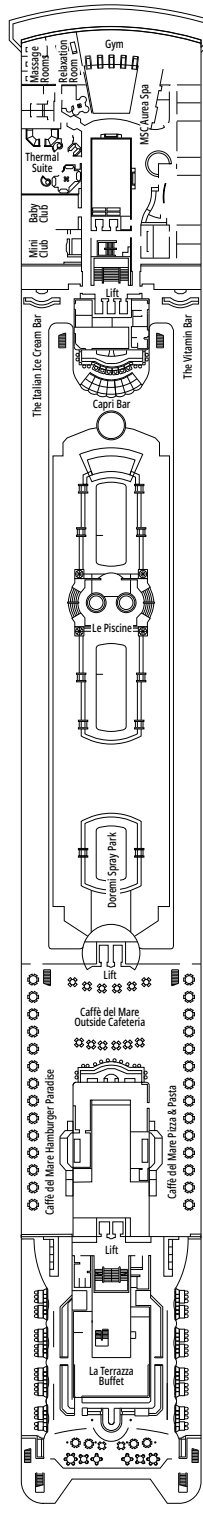

DECK 11
DEBUSSY