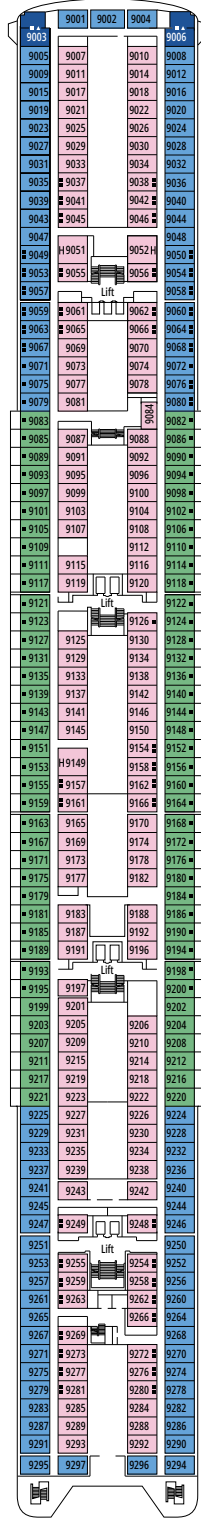

DECK 9
TCHAIKOVSKI