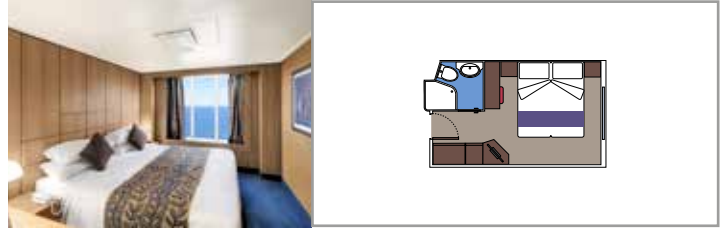

JUNIOR OCEAN VIEW

OM2

≈13
9-10
4

› Medium deck location