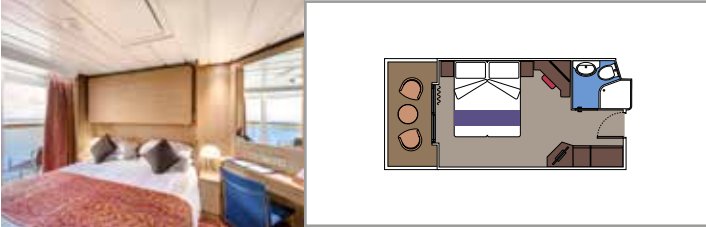

## INCLUDED FACILITIES

- Sitting area with sofa
- Spacious wardrobe
- Comfortable double or single beds (on request)
- Bathroom with bathtub, vanity area with hairdryer
- Interactive TV, telephone, safe, minibar and air conditioning
- Wifi connection available (for a fee)

## INCLUDED FACILITIES

Comfortable double or single beds (on request)

Bathroom with shower, vanity area with hairdryer

Interactive TV, telephone, safe, minibar and air conditioning

Wifi connection available (for a fee)

## JUNIOR BALCONY

BM1

 ≈13  ≈3  9-10  3

The images are representative only. Size, layout and furniture may vary (within the same cabin category).

 Cabin size (m<sup>2</sup>)

 Balcony size (m<sup>2</sup>)

 Deck location