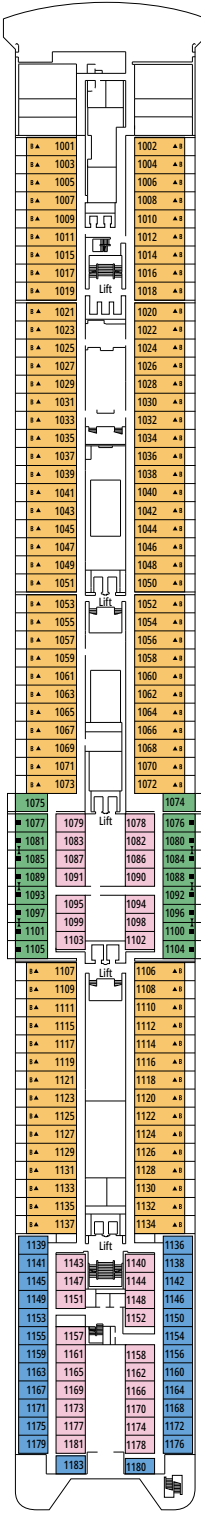

DECK 10
SIBELIUS