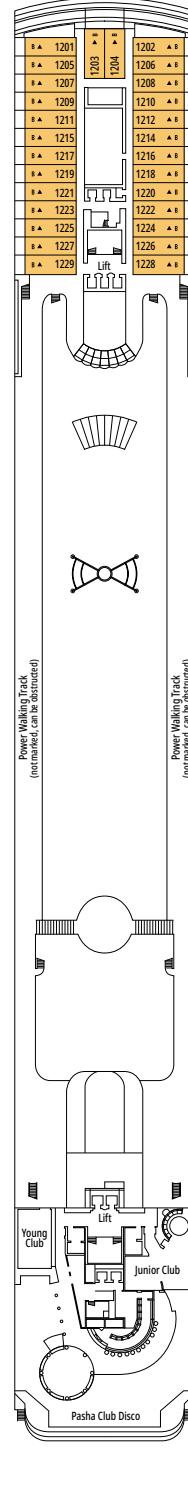

DECK 12
BIZET