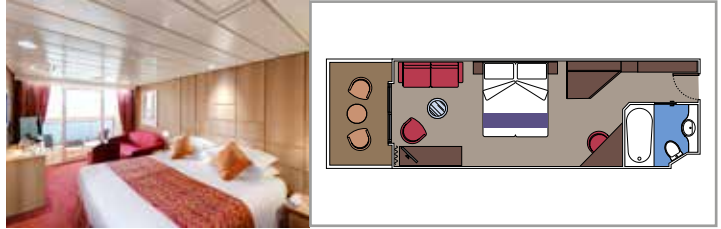

## INCLUDED FACILITIES

- Sitting area with sofa
- Spacious wardrobe
- Comfortable double or single beds (on request)
- Bathroom with bathtub, vanity area with hairdryer
- Interactive TV, telephone, safe, minibar and air conditioning
- Wifi connection available (for a fee)

### JUNIOR SUITE AUREA

SR1

 ≈22
  ≈5
  10
  3

The images are representative only. Size, layout and furniture may vary (within the same cabin category).

 Cabin size (m<sup>2</sup>)

 Balcony size (m<sup>2</sup>)