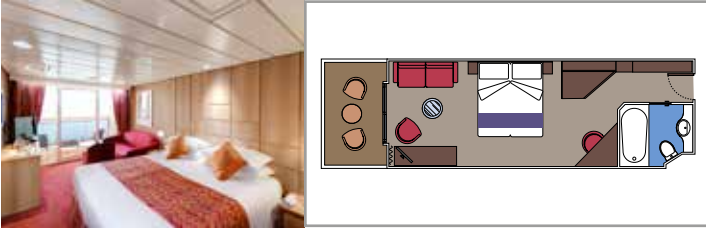

SUITE AUREA

INCLUDED FACILITIES

- Sitting area with sofa
- Spacious wardrobe
- Comfortable double or single beds (on request)
- Bathroom with bathtub, vanity area with hairdryer
- Interactive TV, telephone, safe, minibar and air conditioning
- Wifi connection available (for a fee)

JUNIOR SUITE AUREA

SR2

≈22
≈5
12
3