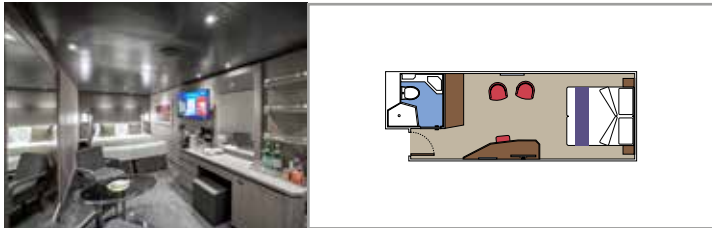

MSC YACHT CLUB INTERIOR SUITE YIN

 ≈21
  16-19
  2

- › Spacious wardrobe

The images are representative only. Size, layout and furniture may vary (within the same cabin category).

 Cabin size (m²)

 Balcony size (m²)

 Deck location

 Accommodating up to

SUITE AUREA

INCLUDED FACILITIES

- Some Suites have balcony with private whirlpool
- Sitting area with sofa
- Spacious wardrobe
- Comfortable double bed or single beds (on request)
- Bathroom with shower or bathtub, vanity area with hairdryer
- Interactive TV, telephone, safe, minibar and air conditioning
- Wi-Fi connection available (for a fee)