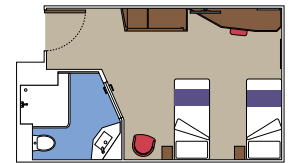

INTERIOR

Available in:

- › **Deluxe Interior (IR2)**
  cabin size ≈16-21m²; deck 11-15
- › **Deluxe Interior (IR1)**
  cabin size ≈16-21m²; deck 5-10

The following cabins for guests with disabilities or reduced mobility have twin beds that can't be converted into double beds: 10236; 11245; 13070; 13079; 15205.
The images are representative only; the size, layout and furniture may vary (within the same cabin category).

FACILITIES FOR GUESTS WITH DISABILITIES OR REDUCED MOBILITY

Cabin door width	90 cm
Bathroom door width	88 cm
Size of cabin (floor space)	16 to ≈ 33 m²
Size of bathroom	4 m², except cabins 9093 (2 m²) and 14233 (3 m²)
Is there a fold-down seat in the shower?	Yes
Height of seat from the floor	44 cm
Does the WC seat have grab rails?	Yes
Are wheelchairs available on board?	In limited numbers*
Are all decks/public areas accessible?	Yes
Are all lifeboats wheelchair-accessible?	No**
Do the lifts have deck indicators?	Visual - Audio & Braille; Braille on hand rails at stair landings, cabin doors, and directional signs
Can severely visually impaired/blind guests be catered for on the cruise?	Only with full-time carer
Pool lift	Yes

* Only for embarkation, disembarkation and emergencies.

** In the event of an emergency, dedicated personnel will help guests with disabilities or reduced mobility to board lifeboats.