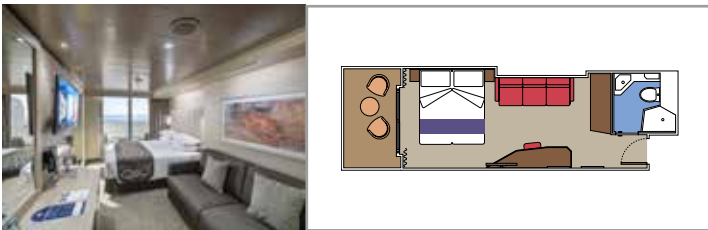

DELUXE BALCONY

BR2

≈16-17
≈5-6
11-12
4

- > Medium deck location