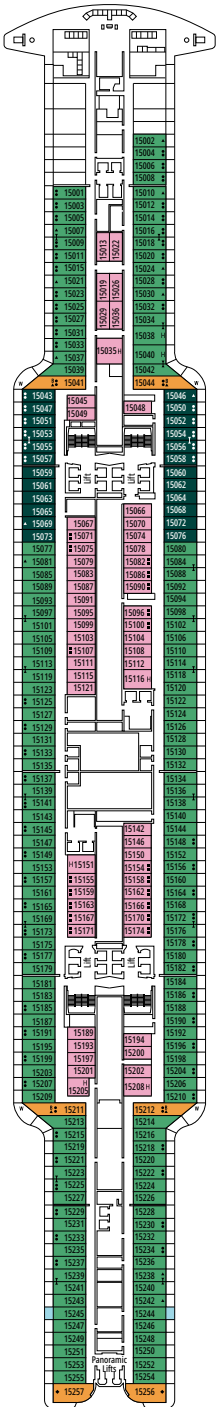

DECK 15
OKINAWA

DECK 16
BALI

DECK 20
PORTUGUESE ISLAND