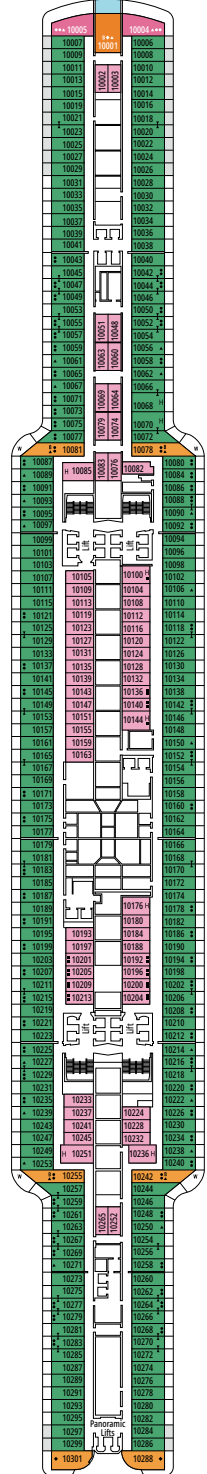

*SM - Junior Suite Aurea will be available as BGA - Premium Balcony Aurea starting from SUMMER 2025