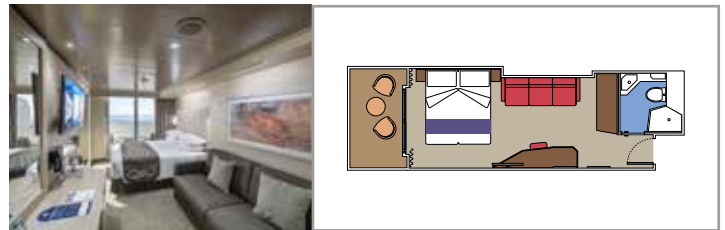

DELUXE BALCONY

BR1

≈16-17
≈5-9
9-10
4

- > Low deck location

The images are representative only. Size, layout and furniture may vary (within the same cabin category).

Cabin size (m²)

Balcony size (m²)

Deck location

Accommodating up to