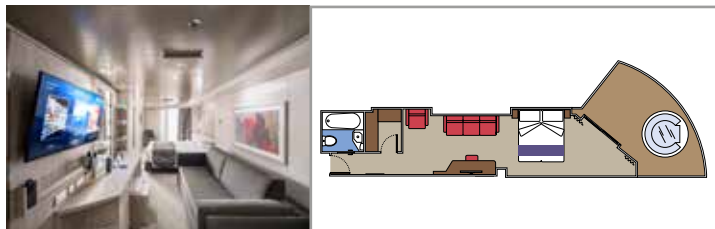

 Deck location

 Accommodating up to

SUITE AUREA

INCLUDED FACILITIES

- Some Suites have balcony with private whirlpool
- Sitting area with sofa
- Spacious wardrobe
- Comfortable double bed or single beds (on request)
- Bathroom with shower or bathtub, vanity area with hairdryer
- Interactive TV, telephone, safe, minibar and air conditioning
- Wi-Fi connection available (for a fee)

GRAND SUITE AUREA

SX

 ≈35-49
  ≈3-21
  9-13
  5

- > Sitting area with sofa or separate living area
- > Walk-in wardrobe

PREMIUM SUITE AUREA WITH WHIRLPOOL

SLW

 ≈28
  ≈7
  9-15
  5

- > Balcony with private whirlpool bath
- > Sitting area with sofa
- > Spacious wardrobe

 Cabin size (m²)

 Balcony size (m²)

 Deck location

 Accommodating up to

BALCONY

INCLUDED FACILITIES

- Balcony*
- Sitting area with sofa
- Comfortable double bed or single beds (on request)
- Bathroom with shower or bathtub, vanity area with hairdryer
- Interactive TV, telephone, safe, minibar and air conditioning
- Wi-Fi connection available (for a fee)