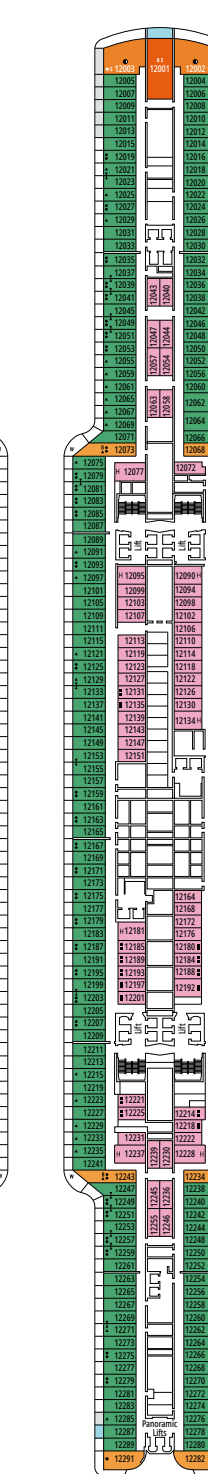

*SM - Junior Suite Aurea will be available as BGA - Premium Balcony Aurea starting from SUMMER 2025