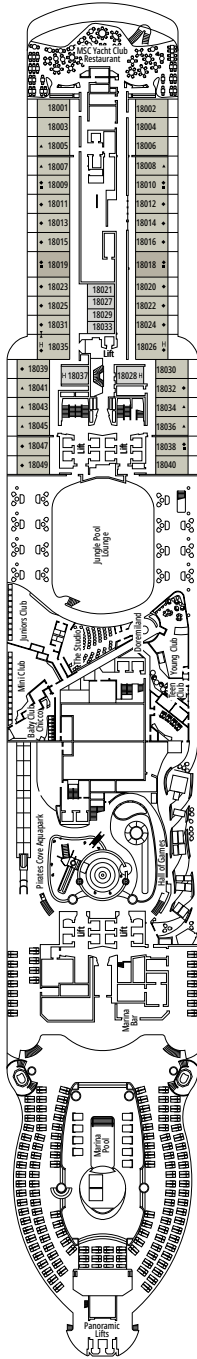

DECK 15
OKINAWA

DECK 16
BALI

DECK 20
PORTUGUESE ISLAND