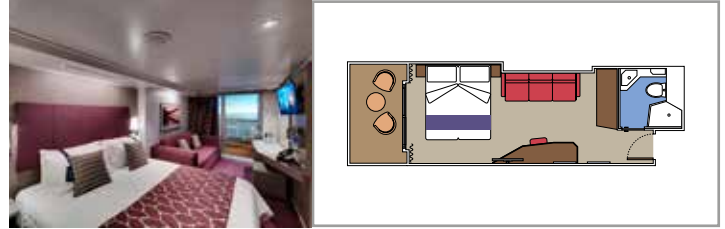

DELUXE BALCONY AUREA

BA

≈17
≈5-9
9-15
4

- > Best ship position