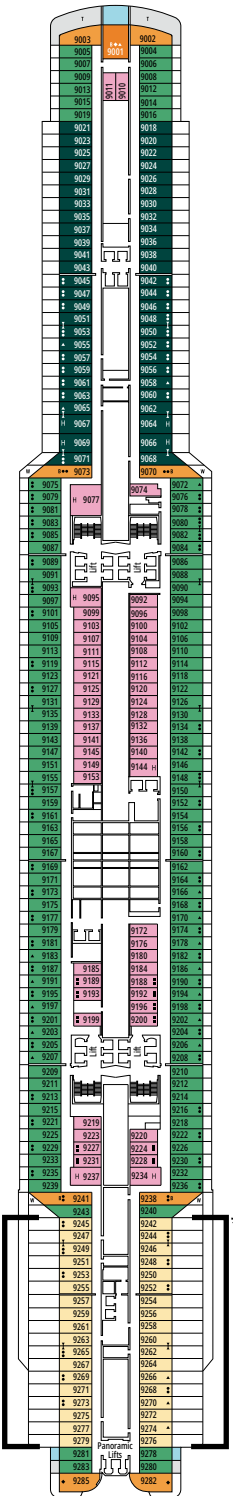

*SM - Junior Suite Aurea will be available as BGA - Premium Balcony Aurea starting from SUMMER 2025