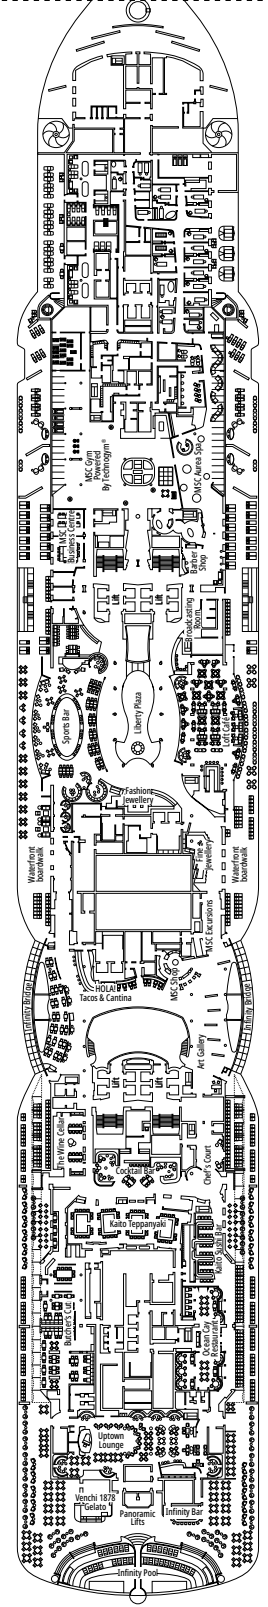

DECK 8
OCEAN CAY