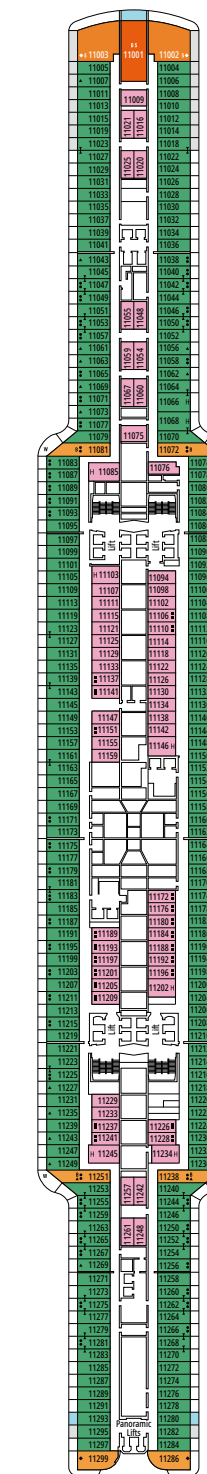

*SM - Junior Suite Aurea will be available as BGA - Premium Balcony Aurea starting from SUMMER 2025