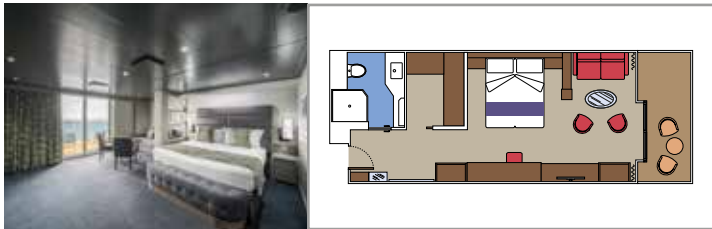

MSC YACHT CLUB ROYAL SUITE YC3

 ≈62
  ≈33
  16
  4

- › Balcony with private whirlpool bath and dining table
- › Separate living area and dining room
- › Walk-in wardrobes

MSC YACHT CLUB GRAND SUITE YCP

 ≈31-43
  ≈8-21
  16-19
  5

 Deck location

 Accommodating up to

SUITE AUREA

INCLUDED FACILITIES

- Some Suites have balcony with private whirlpool
- Sitting area with sofa
- Spacious wardrobe
- Comfortable double bed or single beds (on request)
- Bathroom with shower or bathtub, vanity area with hairdryer
- Interactive TV, telephone, safe, minibar and air conditioning
- Wi-Fi connection available (for a fee)