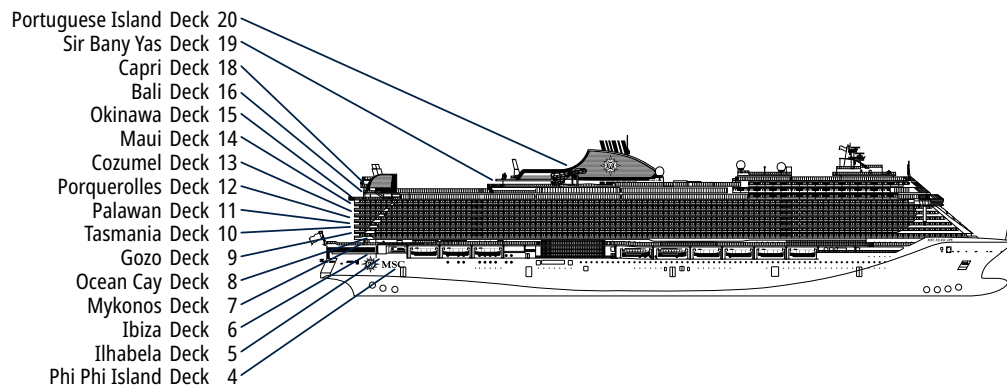

MSC SEASCAPE

TECHNICAL SHEET

TECHNICAL CHARACTERISTICS OF THE SHIP

MARINA POOL

TECHNICAL CHARACTERISTICS OF THE SHIP

GROSS TONNAGE	170.412
LENGTH / BEAM / HEIGHT	339 m / 41 m / 74 m
SURFACE AREA	450.000 m ² , included 36.800 m ² public areas
PUBLIC AREA RATIO	7,6 m ² per Guest
DECKS	20, included 15 for Guests
LIFTS	33, included 19 for Guests (incl. 2 panoramics)
VOLTAGE (IN CABIN)	110/220 volts
MAXIMUM SPEED	21,8 knots
STABILISERS	Stabilised with 2 fins
NUMBER OF GUESTS	5.877
NUMBER OF CABINS	2.270, included 74 for Guests with disabilities or reduced mobility
CREW MEMBERS	Approx. 1.648
POOLS	5, included 1 with sliding roof and 1 for the MSC Yacht Club
WHIRLPOOLS	2 whirlpool baths with up to 20 seats, 2 for the MSC Yacht Club, 28 Suites and 2 Royal Suites with private whirlpool bath
ENVIRONMENTAL TECHNOLOGY	AWT-Advanced Water Treatment, Energy Saving & Monitoring System, scrubber and exhaust gas treatment, LED Light technology