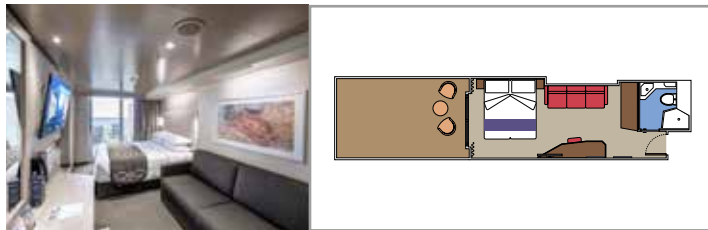

 Deck location

 Accommodating up to

SUITE AUREA

INCLUDED FACILITIES

- Some Suites have balcony with private whirlpool
- Sitting area with sofa
- Spacious wardrobe
- Comfortable double bed or single beds (on request)
- Bathroom with shower or bathtub, vanity area with hairdryer
- Interactive TV, telephone, safe, minibar and air conditioning
- Wi-Fi connection available (for a fee)

PREMIUM SUITE AUREA WITH TERRACE

SLT

 ≈28
  ≈38
  9
  2

- > Sitting area with sofa
- > Spacious wardrobe

PREMIUM SUITE AUREA

SL1

 ≈26-32
  ≈9-14
  9-15
  4

- > Sitting area with sofa
- > Spacious wardrobe

JUNIOR SUITE AUREA*

SM

 ≈17
  ≈16
  9
  4

- > Sitting area with sofa
- > Spacious wardrobe

*Available up to Winter 2024-2025. For departures as of Summer 2025 refer to BGA - Premium Balcony Aurea.

The images are representative only. Size, layout and furniture may vary (within the same cabin category).

 Cabin size (m²)

 Balcony size (m²)

 Deck location

 Accommodating up to

BALCONY

INCLUDED FACILITIES

- Balcony*
- Sitting area with sofa
- Comfortable double bed or single beds (on request)
- Bathroom with shower or bathtub, vanity area with hairdryer
- Interactive TV, telephone, safe, minibar and air conditioning
- Wi-Fi connection available (for a fee)