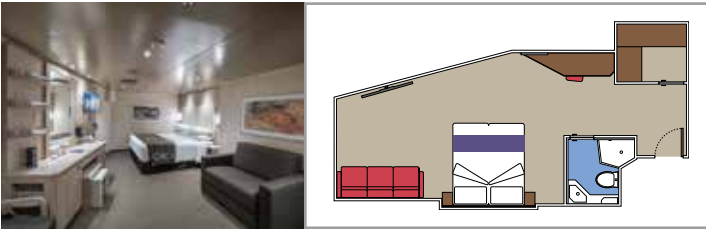

 Deck location

 Accommodating up to

SUITE AUREA

INCLUDED FACILITIES

- Some Suites have balcony with private whirlpool
- Sitting area with sofa
- Spacious wardrobe
- Comfortable double bed or single beds (on request)
- Bathroom with shower or bathtub, vanity area with hairdryer
- Interactive TV, telephone, safe, minibar and air conditioning
- Wi-Fi connection available (for a fee)

 Cabin size (m²)

 Balcony size (m²)

 Deck location

 Accommodating up to

BALCONY

INCLUDED FACILITIES

- Balcony*
- Sitting area with sofa
- Comfortable double bed or single beds (on request)
- Bathroom with shower or bathtub, vanity area with hairdryer
- Interactive TV, telephone, safe, minibar and air conditioning
- Wi-Fi connection available (for a fee)

 Balcony size (m²)

 Deck location

 Accommodating up to

INTERIOR

INCLUDED FACILITIES

Comfortable double bed or single beds (on request)*

Bathroom with shower, vanity area with hairdryer

Interactive TV, telephone, safe, minibar and air conditioning

Wi-Fi connection available (for a fee)

* Some cabins for guests with disabilities or reduced mobility have twin beds that can't be converted into double beds.

PREMIUM INTERIOR

IL1

 ≈28
  10
  5

DELUXE INTERIOR