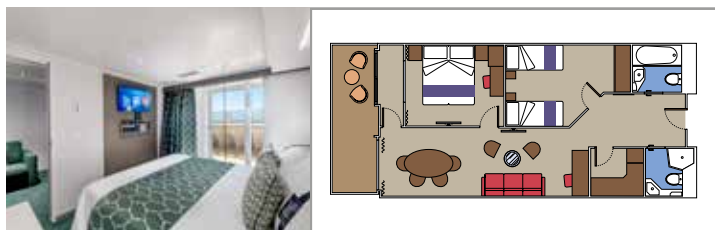

 Deck location

 Accommodating up to

SUITE AUREA

INCLUDED FACILITIES

- Some Suites have balcony with private whirlpool
- Sitting area with sofa
- Spacious wardrobe
- Comfortable double bed or single beds (on request)
- Bathroom with shower or bathtub, vanity area with hairdryer
- Interactive TV, telephone, safe, minibar and air conditioning
- Wi-Fi connection available (for a fee)

TWO-BEDROOM GRAND SUITE AUREA

SD

 ≈49
  ≈17
  11-14
  6

- > Sitting area with sofa or separate living area
- > Two bathrooms, one with bathtub and one with shower, vanity areas with hairdryers
- > 2 bedrooms, one with double bed and one with two single beds
- > Walk-in wardrobe

GRAND SUITE AUREA

SX

 ≈35-49
  ≈3-21
  9-13
  5

- > Sitting area with sofa or separate living area
- > Walk-in wardrobe

PREMIUM SUITE AUREA WITH WHIRLPOOL

SLW

 ≈28
  ≈7
  9-15
  5

- > Balcony with private whirlpool bath
- > Sitting area with sofa
- > Spacious wardrobe

 Cabin size (m²)

 Balcony size (m²)

 Deck location

 Accommodating up to

BALCONY

INCLUDED FACILITIES

- Balcony*
- Sitting area with sofa
- Comfortable double bed or single beds (on request)
- Bathroom with shower or bathtub, vanity area with hairdryer
- Interactive TV, telephone, safe, minibar and air conditioning
- Wi-Fi connection available (for a fee)