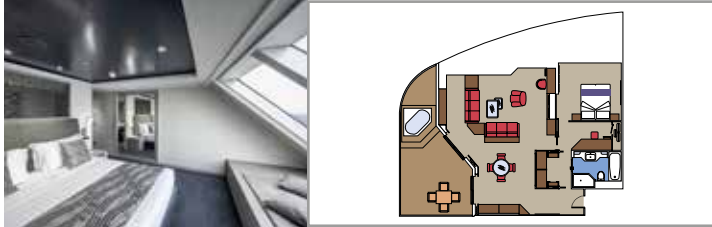

INCLUDED FACILITIES

- Luxury suites with premium interiors
- Some Suites have balcony with private whirlpool
- Spacious wardrobe
- Comfortable double bed or single beds (on request)
- Bathroom with shower and/or bathtub, vanity area with hairdryer
- Interactive TV, telephone, safe, mini bar and air conditioning
- Wi-Fi connection included

MSC YACHT CLUB OWNER'S SUITE YC4

≈98
≈25
19
4

- › Large balcony with private whirlpool bath and outdoor living area
- › Separate living area and dining room
- › Walk-in wardrobe and luggage storage
- › Panoramic glass wall