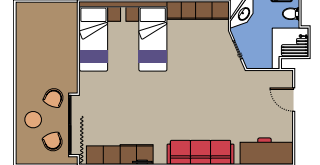

BALCONY

Available in:

- › **Balcony Aurea (BA)**
  cabin size ≈26m²; balcony size ≈14m²; best ship location (deck 9)
- › **Deluxe Balcony**
  cabin size ≈26m²; balcony size ≈7m²;
  (BR4) top deck location (deck 15); **(BR3)** high deck location (deck 13-14)
  (BR2) Medium deck location (deck 11-12); **(BR1)** low deck location (deck 10)