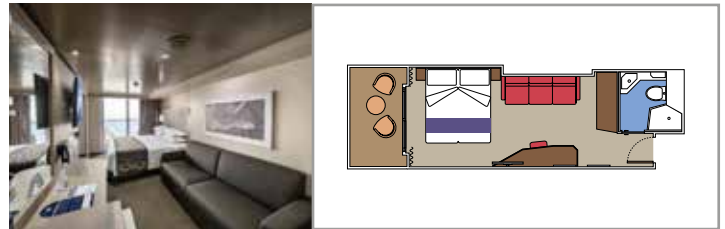

DELUXE BALCONY

BR3

≈16-17
≈5-6
13-14
4

- > High deck location