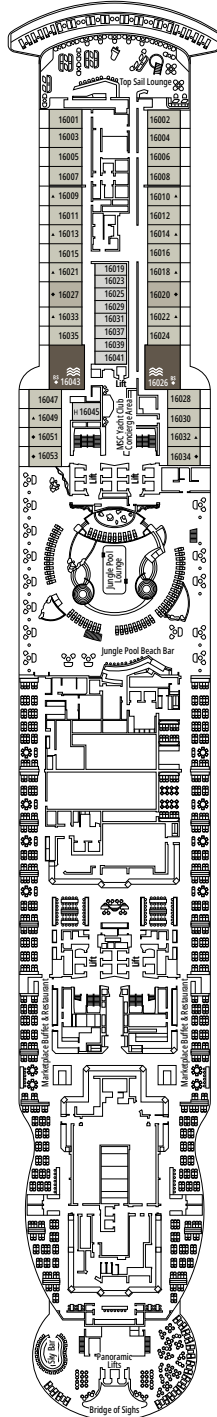

DECK 15
OKINAWA

DECK 16
BALI

DECK 20
PORTUGUESE ISLAND