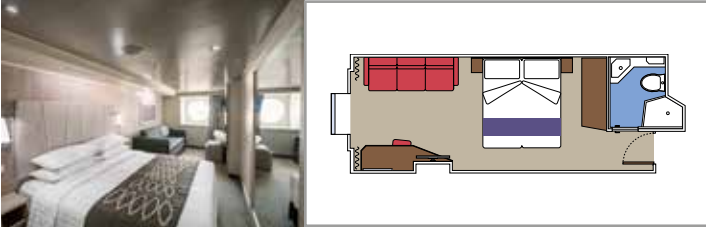

OCEAN VIEW

INCLUDED FACILITIES

Window with sea view

Comfortable double bed or single beds (on request)

Bathroom with shower, vanity area with hairdryer

Interactive TV, telephone, safe, minibar and air conditioning

Wi-Fi connection available (for a fee)

DELUXE OCEAN VIEW

OR1

≈17 5 4

› Low deck location

The images are representative only. Size, layout and furniture may vary (within the same cabin category).

Cabin size (m²)

Balcony size (m²)

Deck location

Accommodating up to