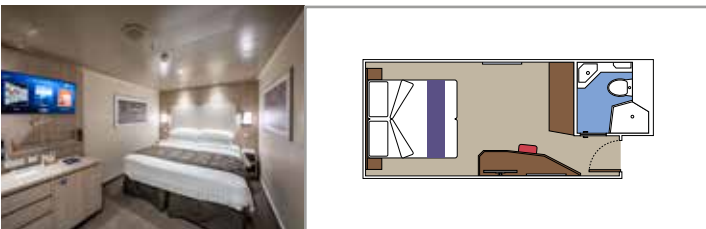

DELUXE INTERIOR

IR1

≈14
5-10
4

› Low deck location

The images are representative only. Size, layout and furniture may vary (within the same cabin category).

Cabin size (m²)

Balcony size (m²)

Deck location

Accommodating up to