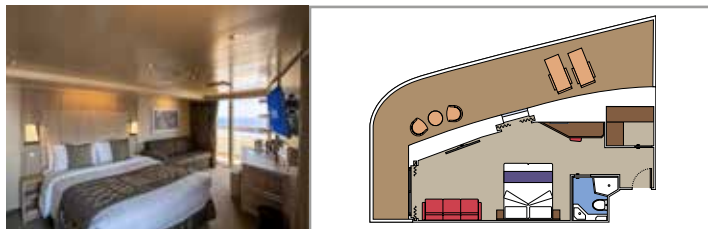

PREMIUM SUITE AUREA WITH TERRACE

SLT

≈28
≈38
9
2

- > Sitting area with sofa
- > Spacious wardrobe