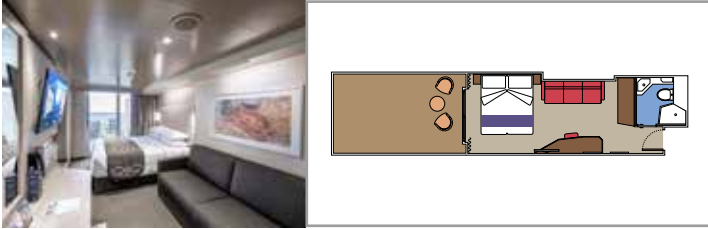

BALCONY

INCLUDED FACILITIES

- Balcony*
- Sitting area with sofa
- Comfortable double bed or single beds (on request)
- Bathroom with shower or bathtub, vanity area with hairdryer
- Interactive TV, telephone, safe, minibar and air conditioning
- Wi-Fi connection available (for a fee)

*Some cabins have a metal balcony front, instead of glass.

PREMIUM BALCONY AUREA*

BGA

≈17
≈16
9
4

- > Sitting area with sofa
- > Spacious wardrobe

*Available as of Summer 2025.