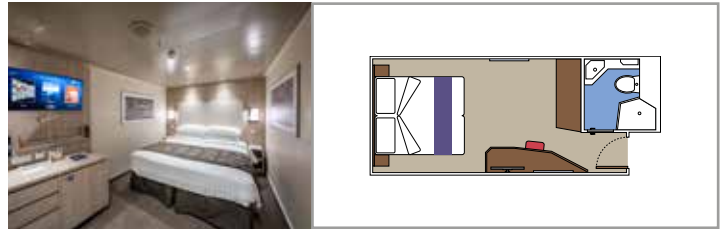

DELUXE INTERIOR

IR2

≈14-16
11-15
4

› Medium deck location