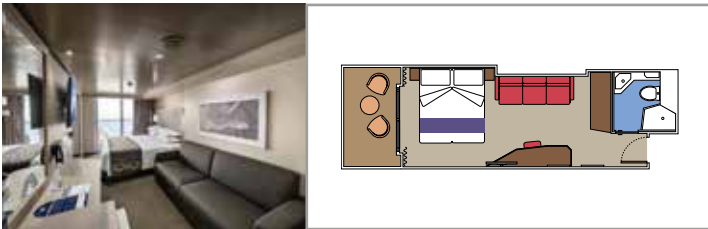

DELUXE BALCONY

BR4

≈17
≈5-6
15
4

- > Top deck location