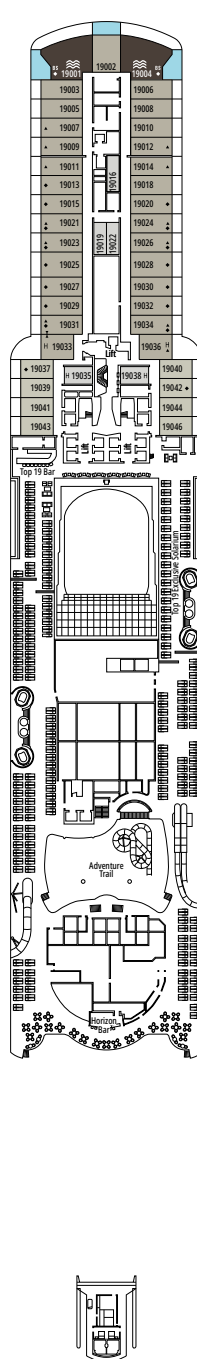

DECK 15
OKINAWA

DECK 16
BALI

DECK 20
PORTUGUESE ISLAND