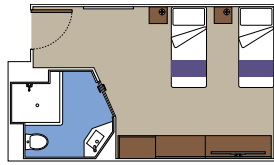

 Cabin size (m²)

 Balcony size (m²)

 Deck location

 Accommodating up to

BALCONY

INCLUDED FACILITIES

- Balcony*
- Sitting area with sofa
- Comfortable double bed or single beds (on request)
- Bathroom with shower or bathtub, vanity area with hairdryer
- Interactive TV, telephone, safe, minibar and air conditioning
- Wi-Fi connection available (for a fee)

 Cabin size (m²)

 Balcony size (m²)

 Deck location

 Accommodating up to

FACILITIES FOR GUESTS WITH DISABILITIES OR REDUCED MOBILITY

BALCONY CABIN FOR GUESTS WITH DISABILITIES OR REDUCED MOBILITY

MSC YACHT CLUB

Available in:

- › **MSC Yacht Club Grand Suite (YCP)**
cabin size ≈33m²; balcony size ≈25m²; deck 19
- › **MSC Yacht Club Deluxe Suite (YC1)**
cabin size ≈33m²; balcony size ≈25m²; deck 18
- › **MSC Yacht Club Interior Suite (YIN)**
cabin size ≈21m²; deck 16-19