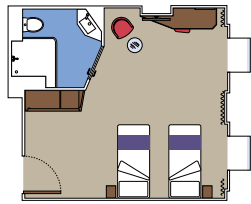

OCEAN VIEW

Available in:

- › **Deluxe Ocean View (OR1)**
  cabin size ≈26m²; low deck location (deck 5)