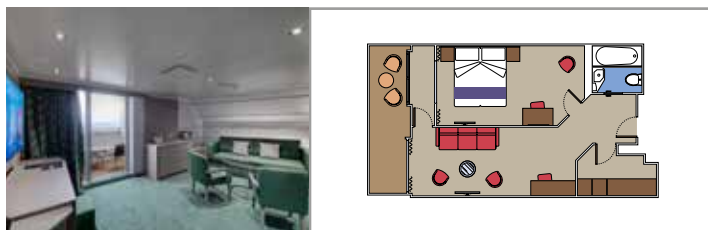

 Deck location

 Accommodating up to

SUITE AUREA

INCLUDED FACILITIES

- Some Suites have balcony with private whirlpool
- Sitting area with sofa
- Spacious wardrobe
- Comfortable double bed or single beds (on request)
- Bathroom with shower or bathtub, vanity area with hairdryer
- Interactive TV, telephone, safe, minibar and air conditioning
- Wi-Fi connection available (for a fee)

TWO-BEDROOM GRAND SUITE AUREA

SD

 ≈49
  ≈17
  11-14
  6

- > Sitting area with sofa or separate living area
- > Two bathrooms, one with bathtub and one with shower, vanity areas with hairdryers
- > 2 bedrooms, one with double bed and one with two single beds
- > Walk-in wardrobe

GRAND SUITE AUREA

SX

 ≈35-49
  ≈3-21
  9-13
  5

- > Sitting area with sofa or separate living area
- > Walk-in wardrobe

PREMIUM SUITE AUREA WITH WHIRLPOOL

SLW

 ≈28
  ≈7
  9-15
  5

- > Balcony with private whirlpool bath
- > Sitting area with sofa
- > Spacious wardrobe