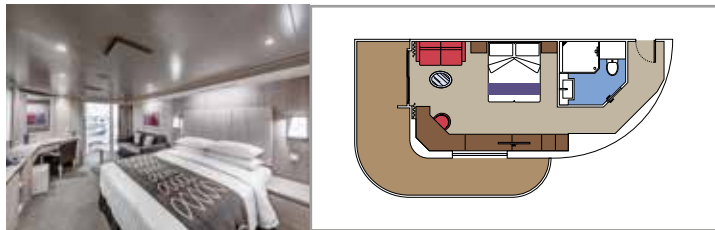

PREMIUM SUITE AUREA

SL1

≈26-32
≈9-14
9-15
4

- > Sitting area with sofa
- > Spacious wardrobe