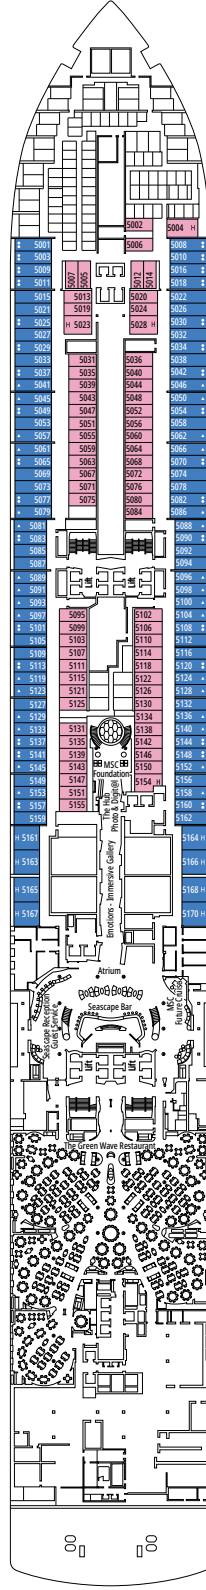

DECK 5
ILHABELA