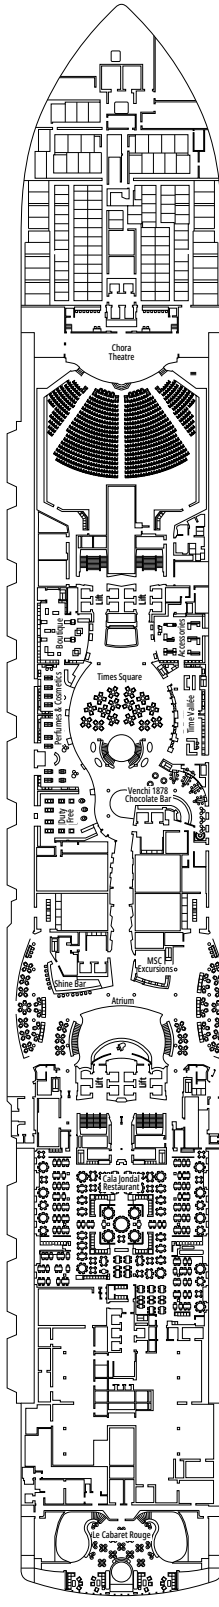

DECK 6
IBIZA