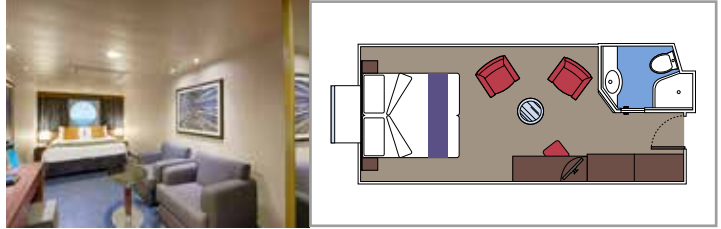

DELUXE OCEAN VIEW

OR2

≈17
8-13
4

› Medium deck location