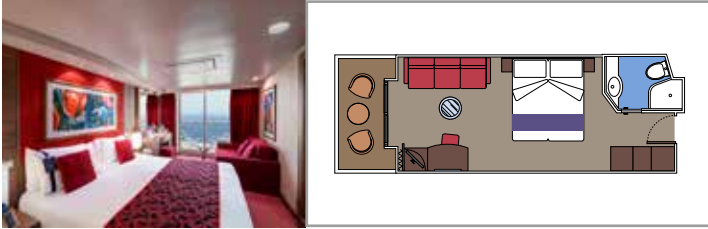

BALCONY

INCLUDED FACILITIES

- Sitting area with sofa
- Comfortable double bed or single beds (on request)
- Bathroom with shower or bathtub, vanity area with hairdryer
- Interactive TV, telephone, safe, minibar and air conditioning
- Wifi connection available (for a fee)

DELUXE BALCONY AUREA BA

≈18
≈4
9-13
4

› Best ship position