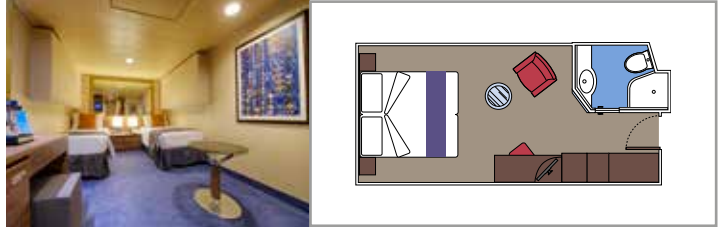

 Cabin size (m²)

 Balcony size (m²)

 Deck location

 Accommodating up to

SUITE AUREA

INCLUDED FACILITIES

- Some Suites have a panoramic sealed window
- Spacious wardrobe
- Sitting area with sofa
- Comfortable double bed or single beds (on request)
- Bathroom with bathtub, vanity area with hairdryer
- Interactive TV, telephone, safe, minibar and air conditioning
- Wifi connection available (for a fee)

The images are representative only. Size, layout and furniture may vary (within the same cabin category).

 Cabin size (m²)

 Balcony size (m²)

 Deck location

 Accommodating up to

BALCONY

INCLUDED FACILITIES

- Sitting area with sofa
- Comfortable double bed or single beds (on request)
- Bathroom with shower or bathtub, vanity area with hairdryer
- Interactive TV, telephone, safe, minibar and air conditioning
- Wifi connection available (for a fee)

 Accommodating up to

INTERIOR

INCLUDED FACILITIES

Comfortable double bed or single beds (on request)

Bathroom with shower, vanity area with hairdryer

Interactive TV, telephone, safe, minibar and air conditioning

Wifi connection available (for a fee)

DELUXE INTERIOR

IR2

 ≈16
  11-13
  4

› Medium deck location

DELUXE INTERIOR

IR1

 ≈16
  5-10
  4