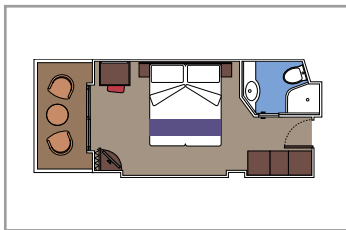

The images are representative only. Size, layout and furniture may vary (within the same cabin category).

 Cabin size (m²)

 Balcony size (m²)

 Deck location

 Accommodating up to

BALCONY

INCLUDED FACILITIES

- Sitting area with sofa
- Comfortable double bed or single beds (on request)
- Bathroom with shower or bathtub, vanity area with hairdryer
- Interactive TV, telephone, safe, minibar and air conditioning
- Wifi connection available (for a fee)

 ≈18
  ≈4
  10-11
  4

› Medium deck location

PREMIUM BALCONY BL1

 ≈18
  ≈4
  8-9
  4

› Low deck location

JUNIOR BALCONY BM2

 ≈14
  ≈3

› Medium deck location
› Deck 12-13
› Accommodating up to 2 people

JUNIOR BALCONY BM1

 ≈14
  ≈3

› Low deck location
› Deck 9-11
› Accommodating up to 2 people

DELUXE BALCONY WITH PARTIAL VIEW BP

 ≈18
  ≈4
  8-13
  4

› Balcony with partial view

The images are representative only. Size, layout and furniture may vary (within the same cabin category).

 Cabin size (m²)

 Balcony size (m²)

 Deck location

 Accommodating up to

OCEAN VIEW

INCLUDED FACILITIES

- Window with sea view
- Relaxing armchair
- Comfortable double bed or single beds (on request)
- Bathroom with shower, vanity area with hairdryer
- Interactive TV, telephone, safe, minibar and air conditioning
- Wifi connection available (for a fee)