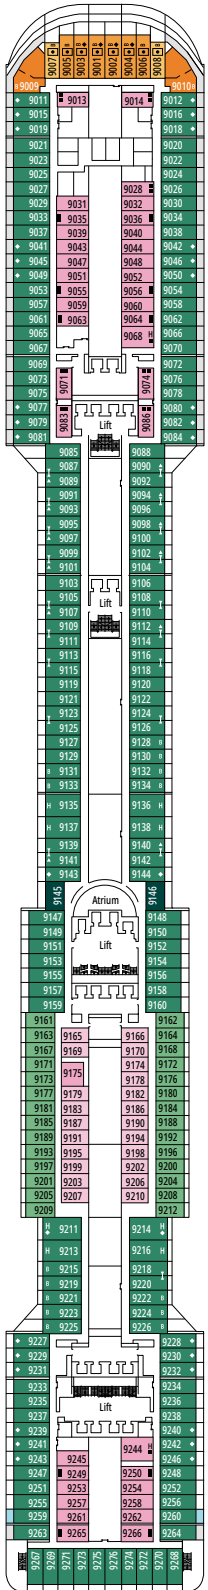

DECK 9
AGATA