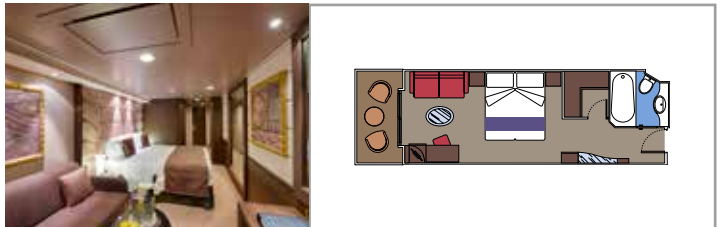

MSC YACHT CLUB EXECUTIVE AND FAMILY SUITE WITH BALCONY YCT*

 ≈36
  ≈16
  16
  4

- › Balcony with dining table
- › Separate living area and dining room
- › Walk-in wardrobe

* For all departures until Winter 2024-25 refer to YC3 - MSC Yacht Club Royal Suite.
For all departures as of Summer 2025 refer to YCT - MSC Yacht Club Executive and Family suite with Balcony.

MSC YACHT CLUB DELUXE SUITE YC1

 ≈22
  ≈6
  15-16
  4

- › Sitting area with sofa
- › Spacious wardrobe

The images are representative only. Size, layout and furniture may vary (within the same cabin category).

 Cabin size (m²)

 Balcony size (m²)

 Deck location

 Accommodating up to

SUITE AUREA

INCLUDED FACILITIES

- Some Suites have a panoramic sealed window
- Spacious wardrobe
- Sitting area with sofa
- Comfortable double bed or single beds (on request)
- Bathroom with bathtub, vanity area with hairdryer
- Interactive TV, telephone, safe, minibar and air conditioning
- Wifi connection available (for a fee)

The images are representative only. Size, layout and furniture may vary (within the same cabin category).

 Cabin size (m²)

 Balcony size (m²)

 Deck location

 Accommodating up to

BALCONY

INCLUDED FACILITIES

- Sitting area with sofa
- Comfortable double bed or single beds (on request)
- Bathroom with shower or bathtub, vanity area with hairdryer
- Interactive TV, telephone, safe, minibar and air conditioning
- Wifi connection available (for a fee)