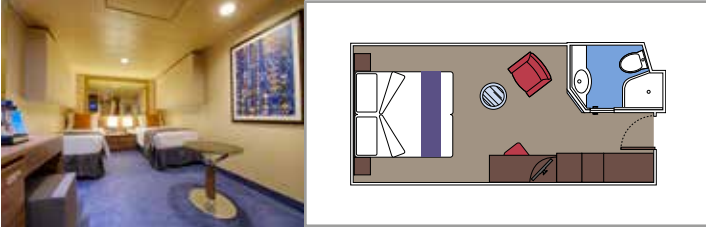

INTERIOR

INCLUDED FACILITIES

Comfortable double bed or single beds (on request)

Bathroom with shower, vanity area with hairdryer

Interactive TV, telephone, safe, minibar and air conditioning

Wifi connection available (for a fee)

DELUXE INTERIOR

IR2

≈16
11-13
4

› Medium deck location