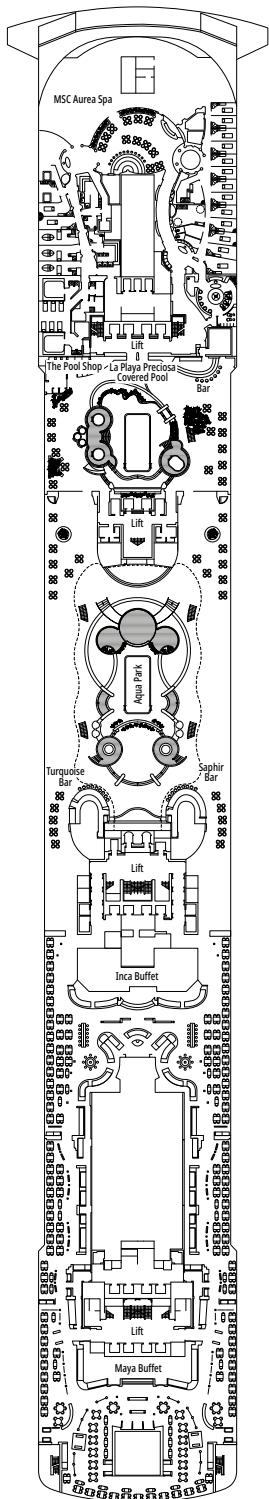

DECK 14
SMERALDO