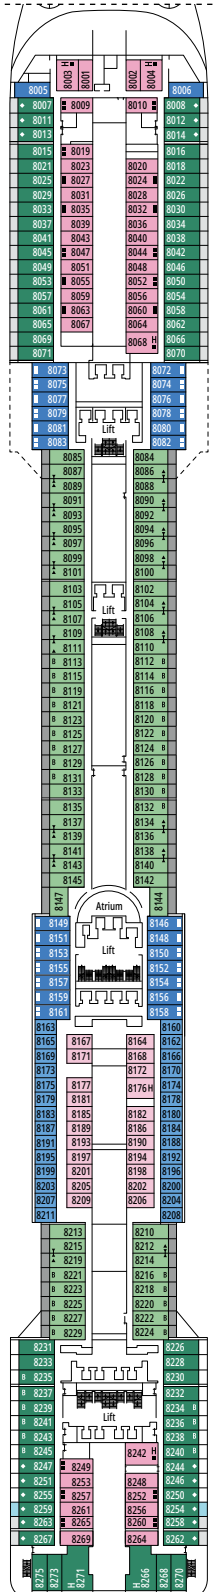

DECK 8
ONICE