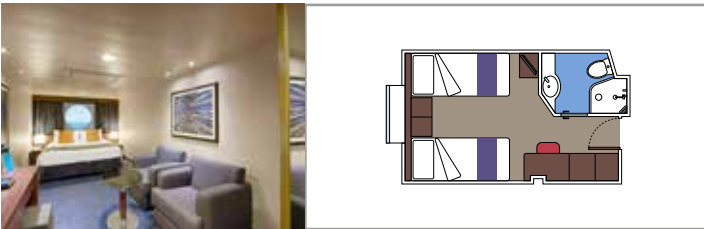

JUNIOR OCEAN VIEW

OM2

≈12
8
2

› Medium deck location

The images are representative only. Size, layout and furniture may vary (within the same cabin category).

Cabin size (m²)

Balcony size (m²)

Deck location

Accommodating up to