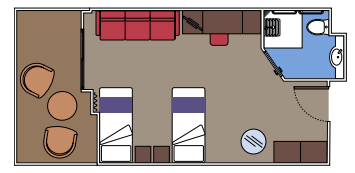

The images are representative only. Size, layout and furniture may vary (within the same cabin category).

 Cabin size (m²)

 Balcony size (m²)

 Deck location

 Accommodating up to

BALCONY

INCLUDED FACILITIES

- Sitting area with sofa
- Comfortable double bed or single beds (on request)
- Bathroom with shower or bathtub, vanity area with hairdryer
- Interactive TV, telephone, safe, minibar and air conditioning
- Wifi connection available (for a fee)

› Low deck location

The images are representative only. Size, layout and furniture may vary (within the same cabin category).

 Cabin size (m²)

 Balcony size (m²)

 Deck location

 Accommodating up to

FACILITIES FOR GUESTS WITH DISABILITIES OR REDUCED MOBILITY

MSC YACHT CLUB DELUXE SUITE FOR GUESTS WITH DISABILITIES OR REDUCED MOBILITY

MSC YACHT CLUB

Available in:

- › **MSC Yacht Club Deluxe Suite (YC1)**
cabin size ≈33m²; balcony size ≈4m²; deck 16

BALCONY

Available in:

- › **Premium Balcony (BL3)**
cabin size ≈26m²; balcony size ≈6m²; high deck location (deck 12)
- › **Premium Balcony (BL2)**
cabin size ≈26m²; balcony size ≈6m²; medium deck location (deck 10-11)
- › **Premium Balcony (BL1)**
cabin size ≈26-36m²; balcony size ≈6-9m²; low deck location (deck 8-9)