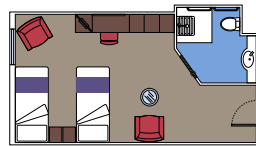

OCEAN VIEW

Available in:

- › **Premium Ocean View (OL1)**
  cabin size ≈28m²; low deck location (deck 5)