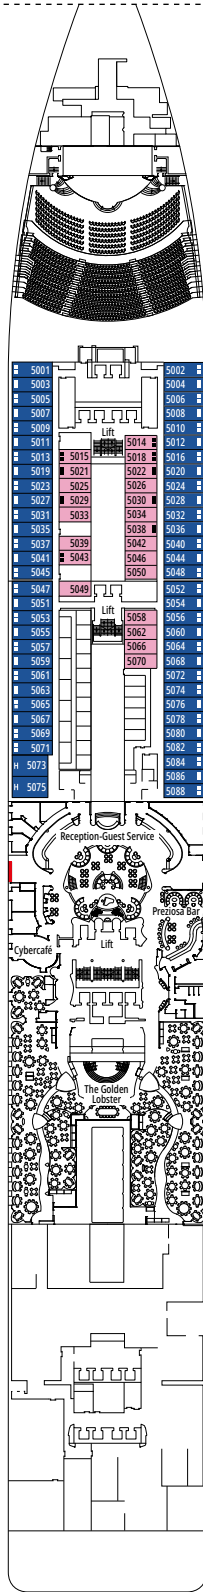

DECK 5
CORALLO