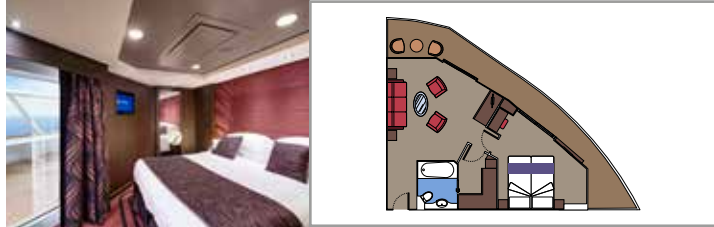

CONCIERGE AREA

INCLUDED FACILITIES

- Luxury Suites with premium interiors
- Some Suites have panoramic sealed windows
- Spacious wardrobe
- Sitting area with sofa or separate living area
- Comfortable double bed or single beds (on request)
- Bathroom with bathtub and/or shower, vanity area with hairdryer
- Interactive TV, telephone, safe, minibar and air conditioning
- Wifi connection included

MSC YACHT CLUB EXECUTIVE AND FAMILY SUITE WITH BALCONY YCT*

 ≈36
  ≈16
  16
  4

- › Balcony with dining table
- › Separate living area and dining room
- › Walk-in wardrobe

* For all departures until Winter 2024-25 refer to YC3 - MSC Yacht Club Royal Suite.
For all departures as of Summer 2025 refer to YCT - MSC Yacht Club Executive and Family suite with Balcony.