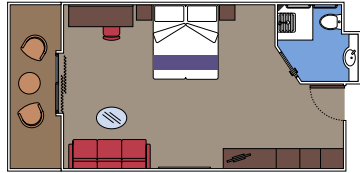

 Cabin size (m²)

 Balcony size (m²)

 Deck location

 Accommodating up to

SUITE AUREA

INCLUDED FACILITIES

- Some Suites have a panoramic sealed window
- Spacious wardrobe
- Sitting area with sofa
- Comfortable double bed or single beds (on request)
- Bathroom with bathtub, vanity area with hairdryer
- Interactive TV, telephone, safe, minibar and air conditioning
- Wifi connection available (for a fee)

The images are representative only. Size, layout and furniture may vary (within the same cabin category).

 Cabin size (m²)

 Balcony size (m²)

 Deck location

 Accommodating up to

BALCONY

INCLUDED FACILITIES

- Sitting area with sofa
- Comfortable double bed or single beds (on request)
- Bathroom with shower or bathtub, vanity area with hairdryer
- Interactive TV, telephone, safe, minibar and air conditioning
- Wifi connection available (for a fee)

› Low deck location

The images are representative only. Size, layout and furniture may vary (within the same cabin category).

 Cabin size (m²)

 Balcony size (m²)

 Deck location

 Accommodating up to

FACILITIES FOR GUESTS WITH DISABILITIES OR REDUCED MOBILITY

MSC YACHT CLUB DELUXE SUITE FOR GUESTS WITH DISABILITIES OR REDUCED MOBILITY

MSC YACHT CLUB

Available in:

- › **MSC Yacht Club Deluxe Suite (YC1)**
cabin size ≈33m²; balcony size ≈4m²; deck 16

BALCONY

Available in: