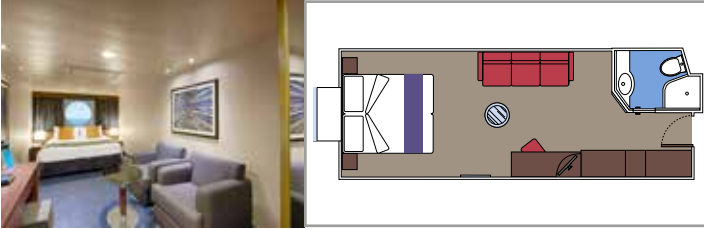

OCEAN VIEW

INCLUDED FACILITIES

- Window with sea view
- Relaxing armchair
- Comfortable double bed or single beds (on request)
- Bathroom with shower, vanity area with hairdryer
- Interactive TV, telephone, safe, minibar and air conditioning
- Wifi connection available (for a fee)

PREMIUM OCEAN VIEW

OL1

≈20
5
4

› Low deck location