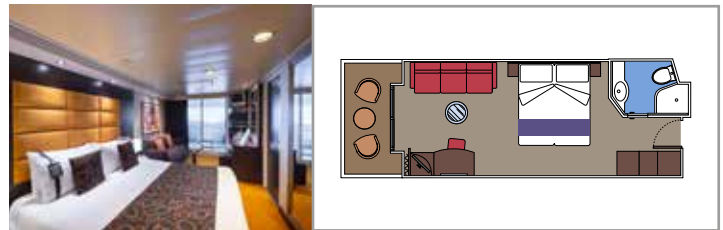

 Cabin size (m²)

 Balcony size (m²)

 Deck location

 Accommodating up to

SUITE AUREA

INCLUDED FACILITIES

- Some Suites have a panoramic sealed window
- Spacious wardrobe
- Sitting area with sofa
- Comfortable double bed or single beds (on request)
- Bathroom with bathtub, vanity area with hairdryer
- Interactive TV, telephone, safe, minibar and air conditioning
- Wifi connection available (for a fee)

The images are representative only. Size, layout and furniture may vary (within the same cabin category).

 Cabin size (m²)

 Balcony size (m²)

 Deck location

 Accommodating up to

BALCONY

INCLUDED FACILITIES

- Sitting area with sofa
- Comfortable double bed or single beds (on request)
- Bathroom with shower or bathtub, vanity area with hairdryer
- Interactive TV, telephone, safe, minibar and air conditioning
- Wifi connection available (for a fee)

JUNIOR BALCONY BM1

 ≈14
  ≈3

› Low deck location
› Deck 9-11
› Accommodating up to 2 people

DELUXE BALCONY WITH PARTIAL VIEW BP

 ≈18
  ≈4
  8-13
  4

› Balcony with partial view

The images are representative only. Size, layout and furniture may vary (within the same cabin category).

 Cabin size (m²)

 Balcony size (m²)

 Deck location

 Accommodating up to

OCEAN VIEW

INCLUDED FACILITIES

- Window with sea view
- Relaxing armchair
- Comfortable double bed or single beds (on request)
- Bathroom with shower, vanity area with hairdryer
- Interactive TV, telephone, safe, minibar and air conditioning
- Wifi connection available (for a fee)