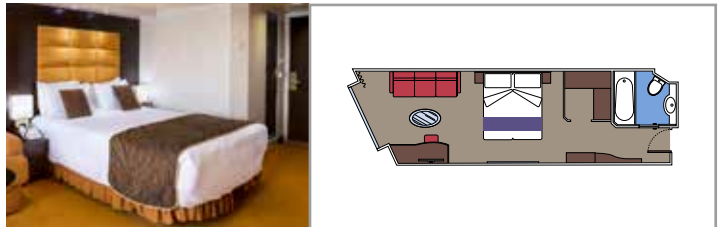

 Cabin size (m²)

 Balcony size (m²)

 Deck location

 Accommodating up to

SUITE AUREA

INCLUDED FACILITIES

- Some Suites have a panoramic sealed window
- Spacious wardrobe
- Sitting area with sofa
- Comfortable double bed or single beds (on request)
- Bathroom with bathtub, vanity area with hairdryer
- Interactive TV, telephone, safe, minibar and air conditioning
- Wifi connection available (for a fee)

GRAND SUITE AUREA

SX

 ≈38-42
  ≈3
  9-11
  4

- > Sitting area with sofa
- > Walk-in wardrobe

PREMIUM SUITE AUREA

SL1

 ≈33
  ≈3
  10
  4

- > Spacious wardrobe

PREMIUM SUITE AUREA WITH SEALED WINDOW

SLS

 ≈25-29
  9-11
  4

- > Sealed panoramic window

JUNIOR SUITE AUREA WITH SEALED WINDOW

SRS

 ≈21-24
  9-11
  2

- > Sealed panoramic window

The images are representative only. Size, layout and furniture may vary (within the same cabin category).

 Cabin size (m²)

 Balcony size (m²)

 Deck location

 Accommodating up to

BALCONY

INCLUDED FACILITIES

- Sitting area with sofa
- Comfortable double bed or single beds (on request)
- Bathroom with shower or bathtub, vanity area with hairdryer
- Interactive TV, telephone, safe, minibar and air conditioning
- Wifi connection available (for a fee)