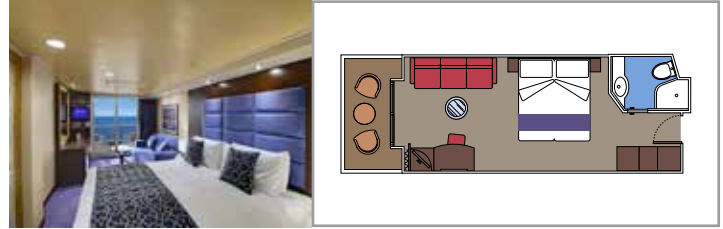

 Cabin size (m²)

 Balcony size (m²)

 Deck location

 Accommodating up to

SUITE AUREA

INCLUDED FACILITIES

- Some Suites have a panoramic sealed window
- Spacious wardrobe
- Sitting area with sofa
- Comfortable double bed or single beds (on request)
- Bathroom with bathtub, vanity area with hairdryer
- Interactive TV, telephone, safe, minibar and air conditioning
- Wifi connection available (for a fee)

The images are representative only. Size, layout and furniture may vary (within the same cabin category).

 Cabin size (m²)

 Balcony size (m²)

 Deck location

 Accommodating up to

BALCONY

INCLUDED FACILITIES

- Sitting area with sofa
- Comfortable double bed or single beds (on request)
- Bathroom with shower or bathtub, vanity area with hairdryer
- Interactive TV, telephone, safe, minibar and air conditioning
- Wifi connection available (for a fee)

DELUXE BALCONY AUREA BA

 ≈18
  ≈4
  9-13
  4

› Best ship position

PREMIUM BALCONY BL3

 ≈18
  ≈4
  12-13
  4

› High deck location
› Some cabins have metal balustrade or half glass half metal balustrade

PREMIUM BALCONY BL2

 Cabin size (m²)

 Balcony size (m²)

 Deck location

 Accommodating up to

OCEAN VIEW

INCLUDED FACILITIES

- Window with sea view
- Relaxing armchair
- Comfortable double bed or single beds (on request)
- Bathroom with shower, vanity area with hairdryer
- Interactive TV, telephone, safe, minibar and air conditioning
- Wifi connection available (for a fee)