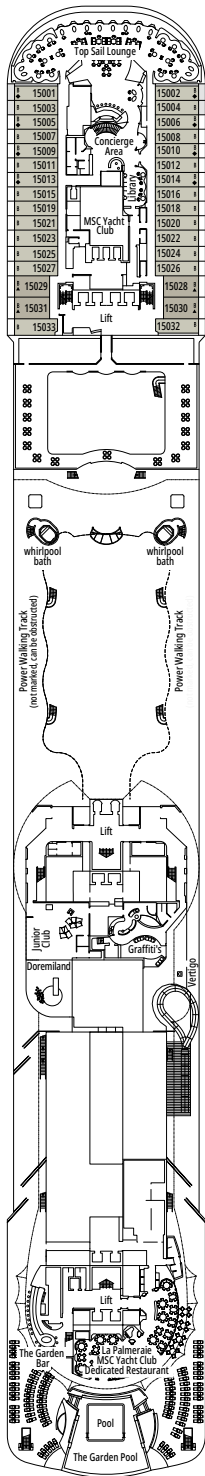

DECK 15
CRISTALLO