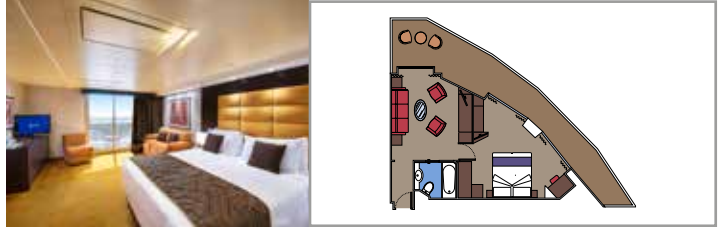

MSC YACHT CLUB DELUXE SUITE YC1

 ≈22
  ≈6
  15-16
  4

- › Sitting area with sofa
- › Spacious wardrobe

The images are representative only. Size, layout and furniture may vary (within the same cabin category).

 Cabin size (m²)

 Balcony size (m²)

 Deck location

 Accommodating up to

SUITE AUREA

INCLUDED FACILITIES

- Some Suites have a panoramic sealed window
- Spacious wardrobe
- Sitting area with sofa
- Comfortable double bed or single beds (on request)
- Bathroom with bathtub, vanity area with hairdryer
- Interactive TV, telephone, safe, minibar and air conditioning
- Wifi connection available (for a fee)

GRAND SUITE AUREA

SX

 ≈38-42
  ≈3
  9-11
  4

- > Sitting area with sofa
- > Walk-in wardrobe

PREMIUM SUITE AUREA

SL1

 ≈33
  ≈3
  10
  4

- > Spacious wardrobe

PREMIUM SUITE AUREA WITH SEALED WINDOW

SLS

 ≈25-29
  9-11
  4

- > Sealed panoramic window

JUNIOR SUITE AUREA WITH SEALED WINDOW

SRS

 ≈21-24
  9-11
  2

- > Sealed panoramic window