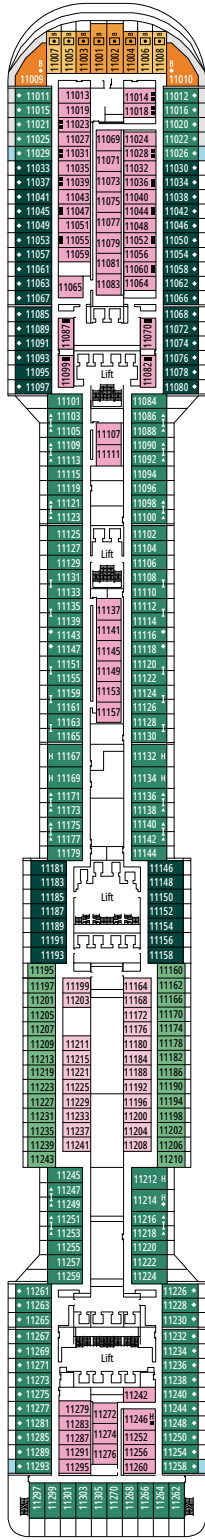

DECK 11
GIADA