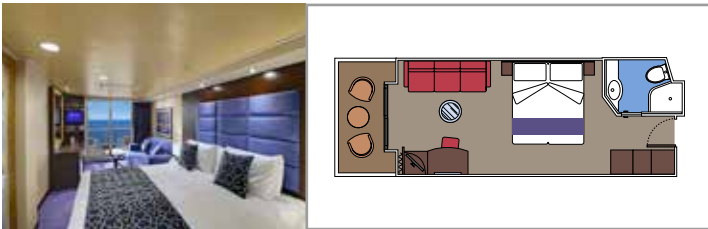

PREMIUM BALCONY BL2

≈18
≈4
10-11
4

› Medium deck location