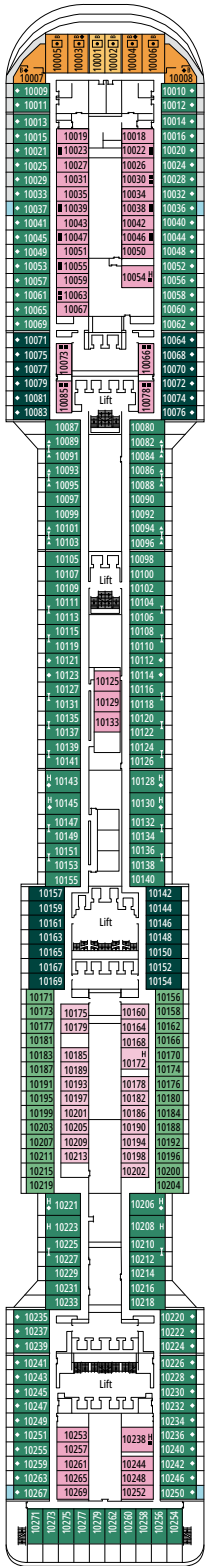

DECK 10
TORMALINA