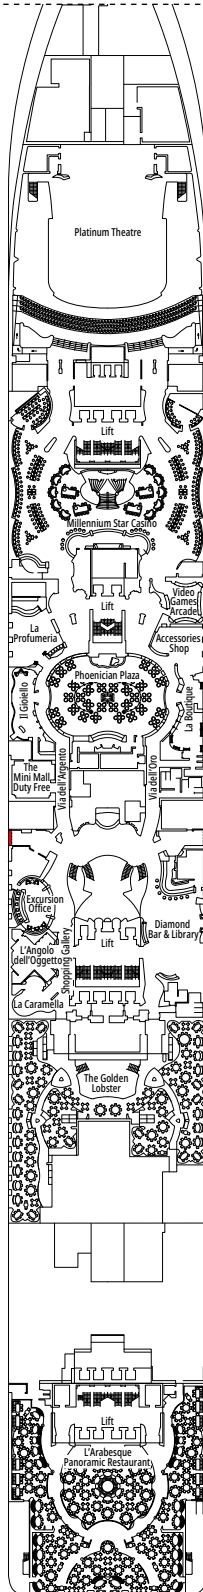

DECK 6
DIAMANTE