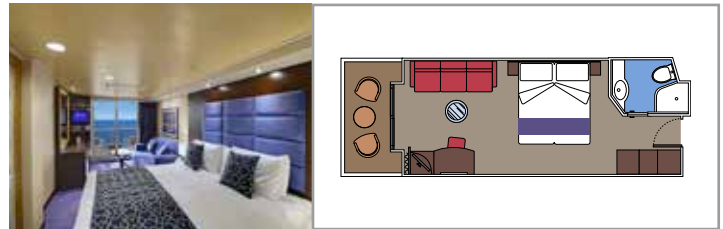

PREMIUM BALCONY BL1

≈18
≈4
8-9
4

› Low deck location