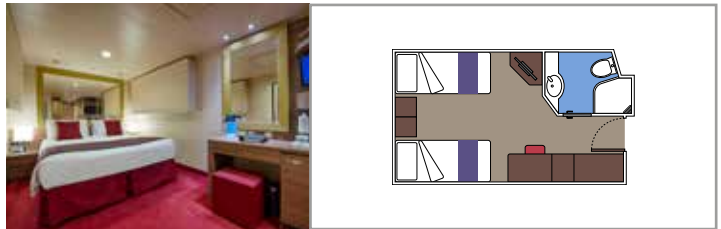

JUNIOR INTERIOR

IM1

≈13
8-11
2

› Low deck location

The images are representative only. Size, layout and furniture may vary (within the same cabin category).

Cabin size (m²)

Balcony size (m²)

Deck location

Accommodating up to