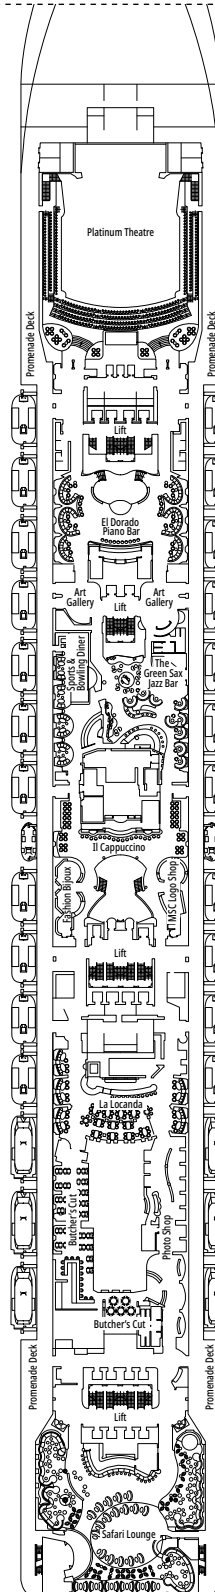

DECK 7
RUBINO