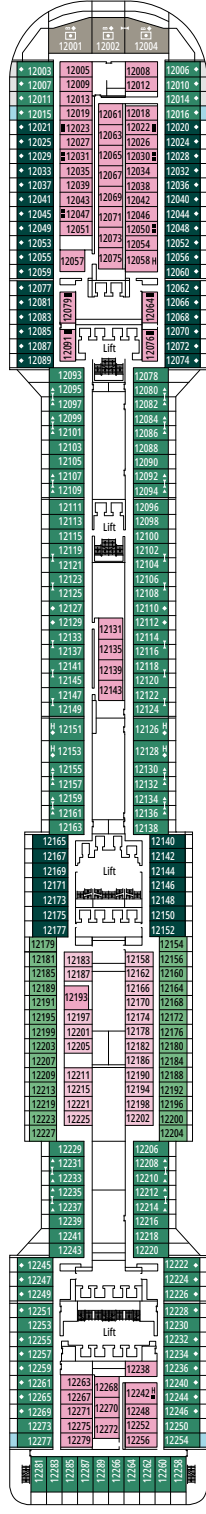

DECK 12
OPALE