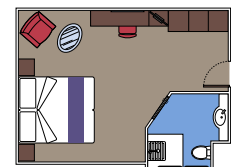

The images are representative only. Size, layout and furniture may vary (within the same cabin category).

 Cabin size (m²)

 Balcony size (m²)

 Deck location

 Accommodating up to

BALCONY

INCLUDED FACILITIES

- Sitting area with sofa
- Comfortable double bed or single beds (on request)
- Bathroom with shower or bathtub, vanity area with hairdryer
- Interactive TV, telephone, safe, minibar and air conditioning
- Wifi connection available (for a fee)

 Cabin size (m²)

 Balcony size (m²)

 Deck location

 Accommodating up to

OCEAN VIEW

INCLUDED FACILITIES

- Window with sea view
- Relaxing armchair
- Comfortable double bed or single beds (on request)
- Bathroom with shower, vanity area with hairdryer
- Interactive TV, telephone, safe, minibar and air conditioning
- Wifi connection available (for a fee)

- › **Premium Balcony (BL3)**
cabin size ≈26m²; balcony size ≈6m²; high deck location (deck 12)
- › **Premium Balcony (BL2)**
cabin size ≈26m²; balcony size ≈6m²; medium deck location (deck 10-11)
- › **Premium Balcony (BL1)**
cabin size ≈26-36m²; balcony size ≈6-9m²; low deck location (deck 8-9)

OCEAN VIEW

Available in:

- › **Premium Ocean View (OL1)**
cabin size ≈28m²; low deck location (deck 5)

INTERIOR

Available in:

- › **Deluxe Interior (IR2)**
cabin size ≈24m²; medium deck location (deck 11-12)
- › **Deluxe Interior (IR1)**
cabin size ≈24m²; low deck location (deck 8-10)
- › **Junior Interior (IM1)**
cabin size ≈21m²; low deck location (deck 8-10)