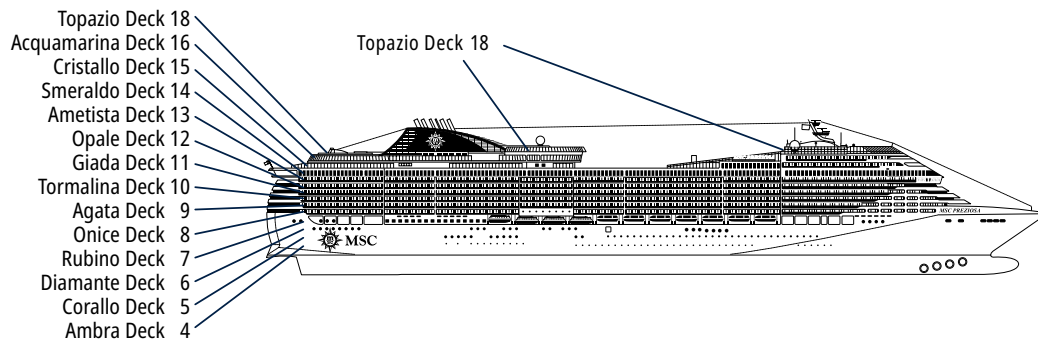

MSC PREZIOSA

TECHNICAL SHEET

TECHNICAL CHARACTERISTICS OF THE SHIP

GALAXY LOUNGE

TECHNICAL CHARACTERISTICS OF THE SHIP	
GROSS TONNAGE	139.072
LENGTH / BEAM / HEIGHT	333,30 m / 37,92 m / 67,69 m
SURFACE AREA	450.000 m ² , included 27.000 m ² public area
DECKS	18, included 14 for guests
LIFTS	26, included 17 for guests (2 panoramic and 1 for the MSC Yacht Club)
VOLTAGE (IN CABIN)	110/220 volts
MAXIMUM SPEED	24,21 knots
STABILISERS	Stabilised with 2 fins
NUMBER OF PASSENGERS	4.345
NUMBER OF CABINS	1.751, included 45 for guests with disabilities or reduced mobility
CREW MEMBERS	Approx. 1.388
POOLS	4, included 1 with sliding roof and 1 for the MSC Yacht Club
WHIRLPOOLS	12 whirlpool baths
ENVIRONMENTAL TECHNOLOGY	AWT-Advanced Water Treatment, Energy Saving & Monitoring System