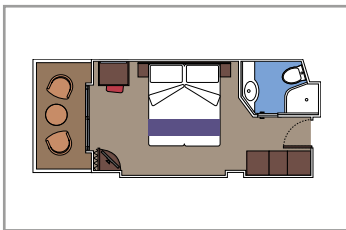

The images are representative only. Size, layout and furniture may vary (within the same cabin category).

 Cabin size (m²)

 Balcony size (m²)

 Deck location

 Accommodating up to

BALCONY

INCLUDED FACILITIES

- Sitting area with sofa
- Comfortable double bed or single beds (on request)
- Bathroom with shower or bathtub, vanity area with hairdryer
- Interactive TV, telephone, safe, minibar and air conditioning
- Wifi connection available (for a fee)

 ≈18
  ≈4
  10-11
  4

› Medium deck location

PREMIUM BALCONY BL1

 ≈18
  ≈4
  8-9
  4

› Low deck location

JUNIOR BALCONY BM2

 ≈14
  ≈3

› Medium deck location
› Deck 12-13
› Accommodating up to 2 people

JUNIOR BALCONY BM1

 ≈14
  ≈3

› Low deck location
› Deck 9-11
› Accommodating up to 2 people

DELUXE BALCONY WITH PARTIAL VIEW BP

 ≈18
  ≈4
  8-13
  4

› Balcony with partial view

The images are representative only. Size, layout and furniture may vary (within the same cabin category).

 Cabin size (m²)

 Balcony size (m²)

 Deck location

 Accommodating up to

OCEAN VIEW

INCLUDED FACILITIES

- Window with sea view
- Relaxing armchair
- Comfortable double bed or single beds (on request)
- Bathroom with shower, vanity area with hairdryer
- Interactive TV, telephone, safe, minibar and air conditioning
- Wifi connection available (for a fee)