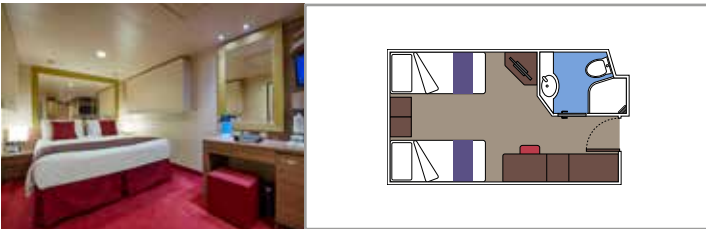

JUNIOR INTERIOR

IM2

≈13
12-13
2

› Medium deck location