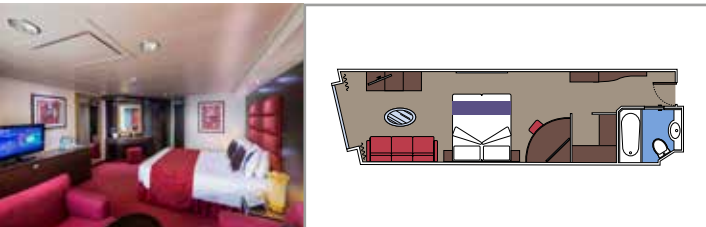

PREMIUM SUITE AUREA WITH SEALED WINDOW

SLS

≈25-29
9-11
4

- > Sealed panoramic window