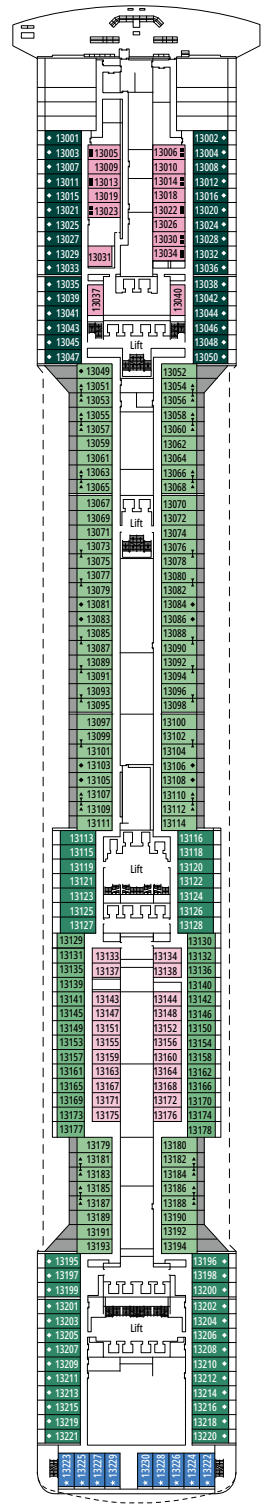

DECK 13
AMETISTA