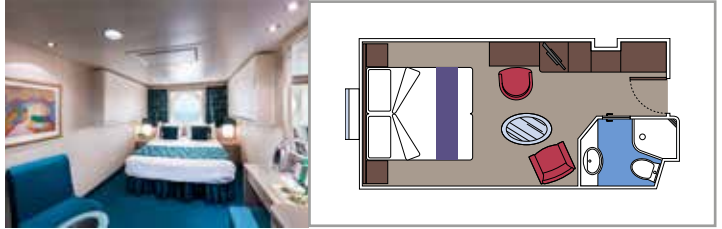

DELUXE OCEAN VIEW

OR1

≈16
5
4

› Low deck location