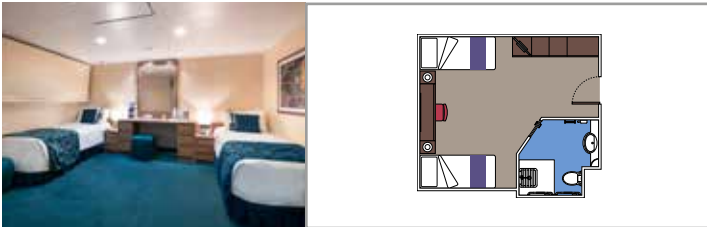

INTERIOR

Available in:

- › **Deluxe Interior (IR2)**
  cabin size ≈21m²; medium deck location (deck 12-14)
- › **Deluxe Interior (IR1)**
  cabin size ≈21m²; low deck location (deck 8-11)

Cabin for guests with disabilities or reduced mobility has only single beds.
The image is representative only; the size, layout and furniture may vary (within the same cabin category).

FACILITIES FOR GUESTS WITH DISABILITIES OR REDUCED MOBILITY

Cabin door width	83 cm
Bathroom door width	91,50 cm
Size of cabin (floor space)	From ≈ 17 m² to ≈ 40 m²
Size of bathroom	4 m²
Is there a fold-down seat in the shower?	Yes
Height of seat from the floor	45 cm
Does the WC seat have grab rails?	Yes
Are wheelchairs available on board?	In limited numbers*
Are all decks/public areas accessible?	Yes
Are all lifeboats wheelchair-accessible?	No**
Do the lifts have deck indicators?	Visual, Audio & Braille
Can severely visually impaired/blind guests be catered for on the cruise?	Only with full-time carer

* Only for embarkation, disembarkation and emergencies.

** In the event of an emergency, dedicated personnel will help guests with disabilities or reduced mobility to board lifeboats.