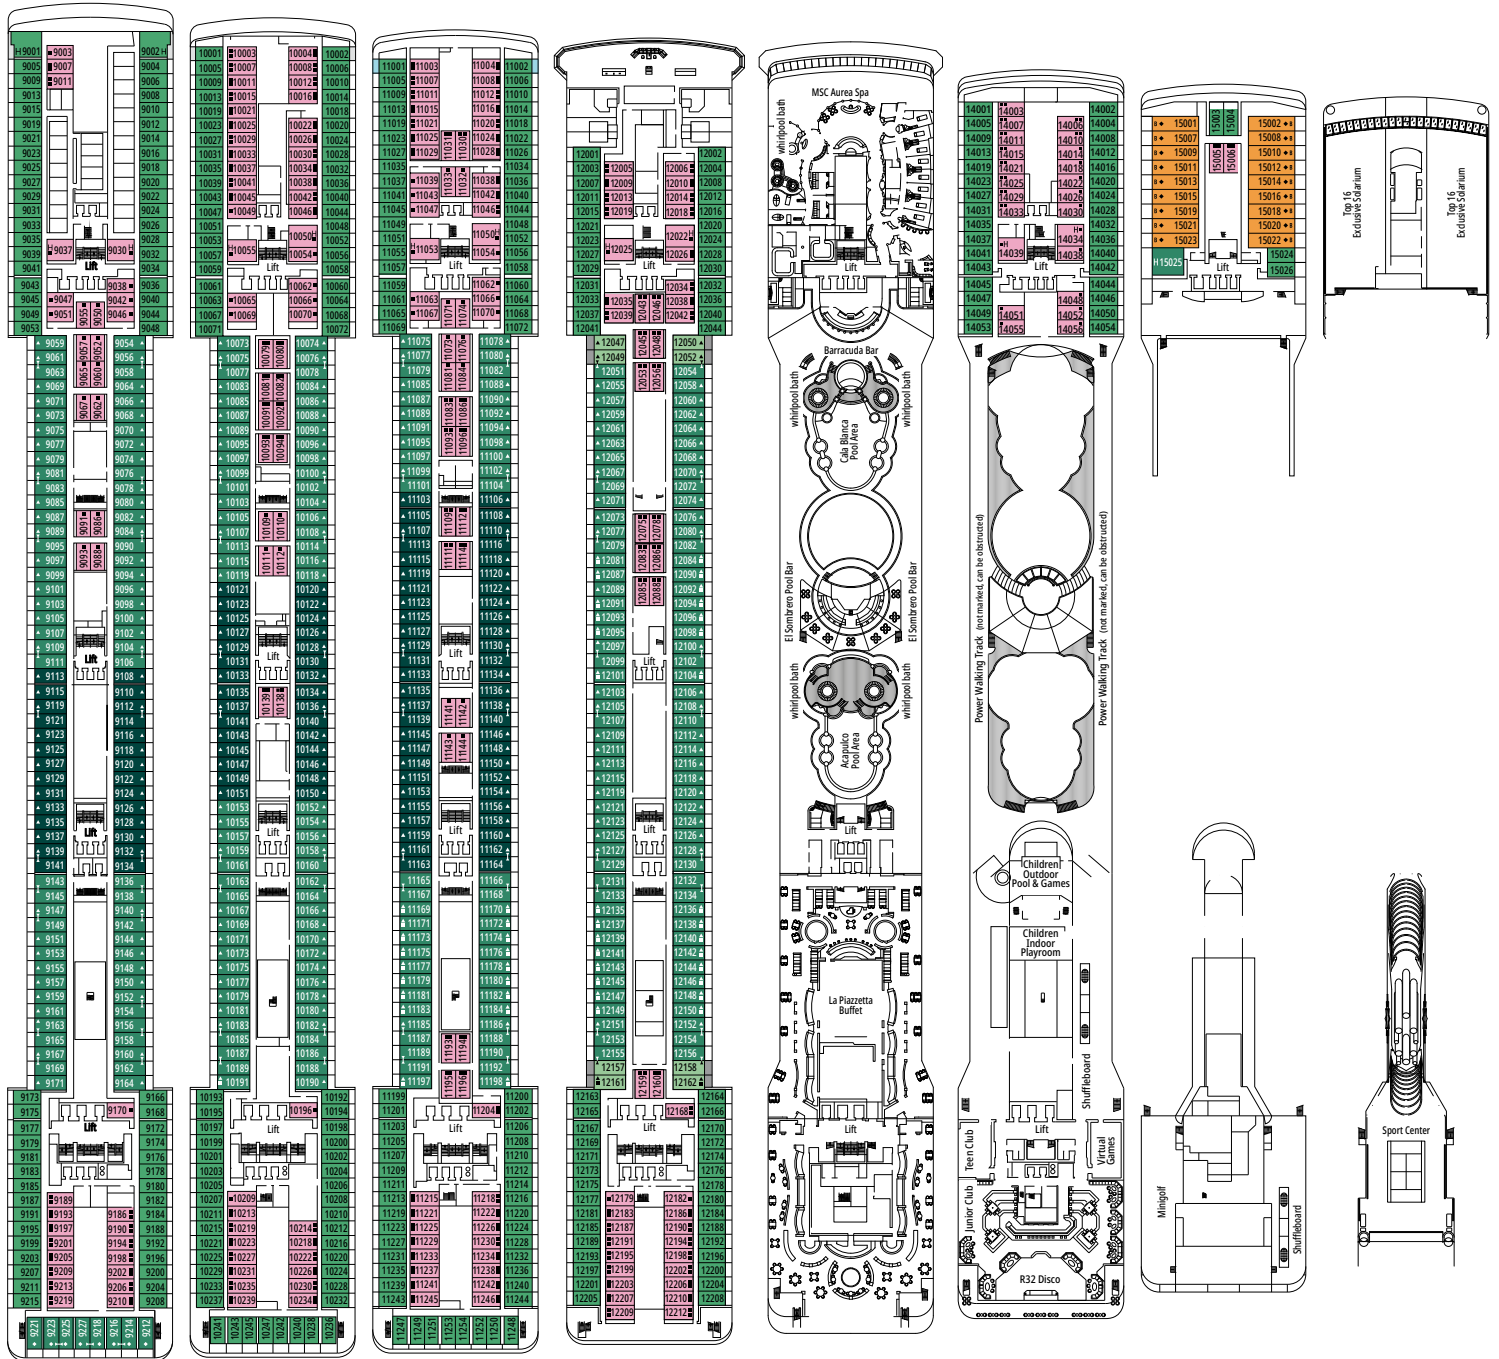

Ship configuration, data and descriptions may be subject to change depending on the season and on the destination and must be verified at the time of booking.

DECK 4
VIOLONCELLO

DECK 5
PIANOFORTE

DECK 6
VIOLINO

DECK 7
SAXOFONO

DECK 8
ARPA

ART ARCADE

THE AMBER BAR

DECK 9
VIOLA

DECK 10
LIRA

DECK 11
FLAUTO

DECK 12
CLARINETTO

DECK 13
MANDOLINO

DECK 14
CHITARRA

DECK 15
XILOFONO

DECK 16
SPORT