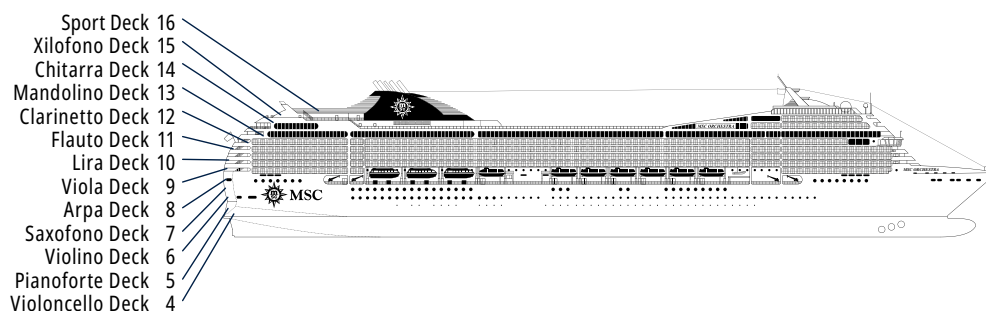

MSC ORCHESTRA

TECHNICAL SHEET

TECHNICAL CHARACTERISTICS OF THE SHIP

L'INCONTRO RECEPTION

TECHNICAL CHARACTERISTICS OF THE SHIP	
GROSS TONNAGE	92.409
LENGTH / BEAM / HEIGHT	293,80 m / 32,20 m / 59,64 m
DECKS	16, included 13 for guests
LIFTS	13
VOLTAGE (IN CABIN)	110/220 volts
MAXIMUM SPEED	23 knots
STABILIZERS	Stabilized with 2 fins
NUMBER OF PASSENGERS	3.223
NUMBER OF CABINS	1.275, included 17 for guests with disabilities or reduced mobility
CREW MEMBERS	Approx. 1.054
POOLS	3, included 1 for children
WHIRLPOOLS	7 whirlpool baths
ENVIRONMENTAL TECHNOLOGY	Energy Saving and Monitoring System