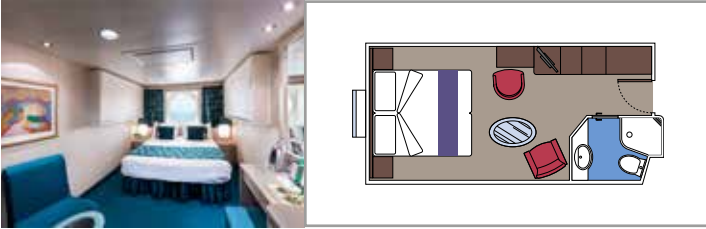

OCEAN VIEW

INCLUDED FACILITIES

- Window with sea view
- Relaxing armchair
- Comfortable double or single beds (on request)*
- Bathroom with shower, vanity area with hairdryer
- Interactive TV, telephone, safe, minibar and air conditioning
- Wifi connection available (for a fee)

*Cabin for guests with disabilities or reduced mobility has only single beds

DELUXE OCEAN VIEW

OR2

≈16
8
4

› Medium deck location