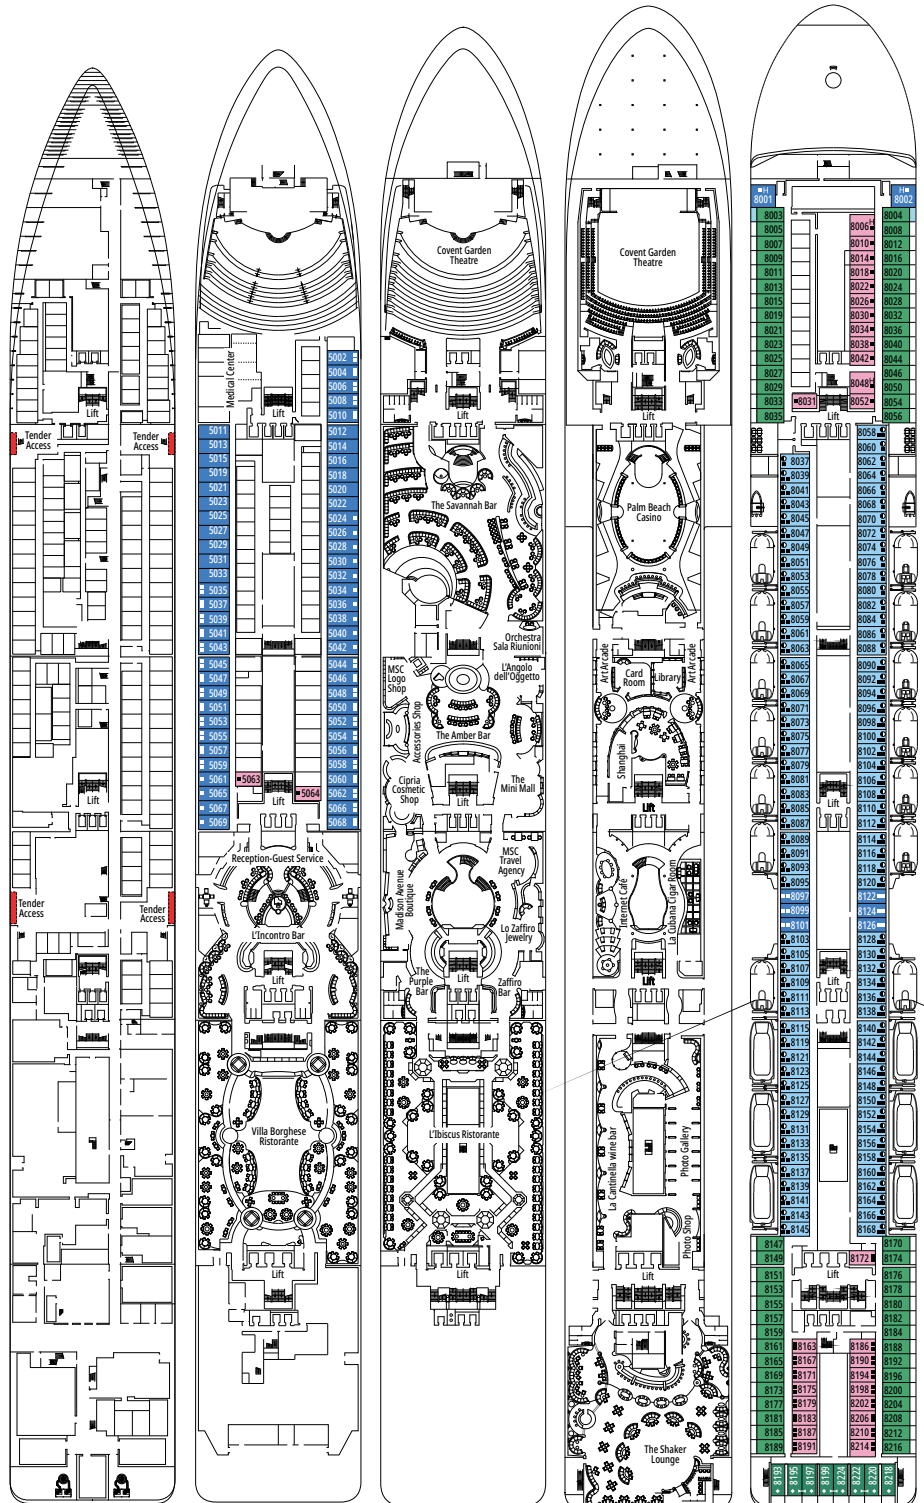

Ship configuration, data and descriptions may be subject to change depending on the season and on the destination and must be verified at the time of booking.

DECK 4
VIOLONCELLO

DECK 5
PIANOFORTE

DECK 6
VIOLINO

DECK 7
SAXOFONO

DECK 8
ARPA