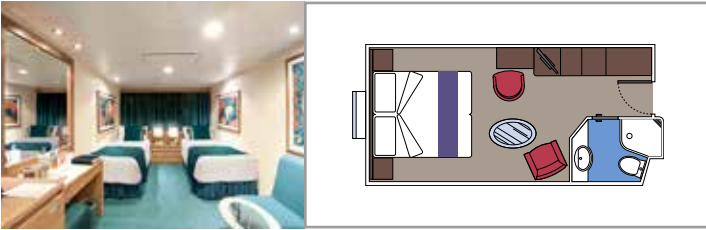

DELUXE OCEAN VIEW WITH OBSTRUCTED VIEW

00

≈16
8
4

The images are representative only. Size, layout and furniture may vary (within the same cabin category).

Cabin size (m²)

Balcony size (m²)

Deck location

Accommodating up to