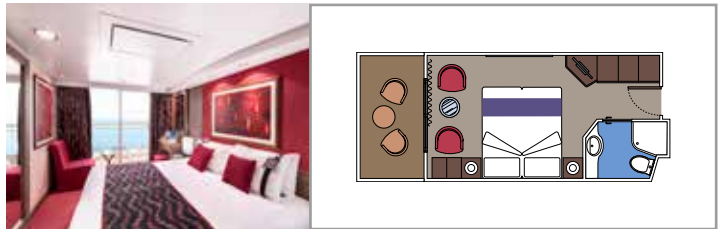

SUITE AUREA

INCLUDED FACILITIES

- Sitting area with sofa
- Spacious wardrobe
- Comfortable double or single beds (on request)
- Bathroom with bathtub, vanity area with hairdryer
- Interactive TV, telephone, safe, minibar and air conditioning
- Wifi connection available (for a fee)

BALCONY

INCLUDED FACILITIES

- Sitting area with sofa
- Comfortable double bed or single beds (on request)*
- Bathroom with shower or bathtub, vanity area with hairdryer
- Interactive TV, telephone, safe, minibar and air conditioning
- Wifi connection available (for a fee)

› Medium deck location

PREMIUM BALCONY

BL1

 ≈18
  ≈5
  8-9
  4

› Low deck location

DELUXE BALCONY

BR2

 ≈15
  ≈5
  10-15
  2

- Window with sea view
- Relaxing armchair
- Comfortable double or single beds (on request)*
- Bathroom with shower, vanity area with hairdryer
- Interactive TV, telephone, safe, minibar and air conditioning
- Wifi connection available (for a fee)