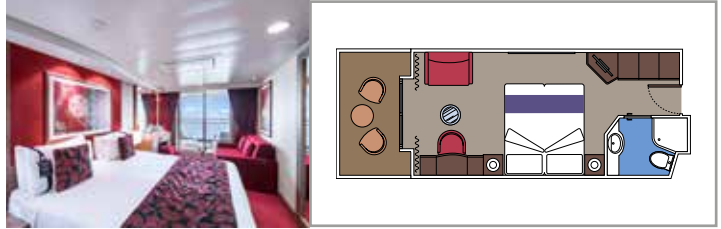

SUITE AUREA

INCLUDED FACILITIES

- Sitting area with sofa
- Spacious wardrobe
- Comfortable double or single beds (on request)
- Bathroom with bathtub, vanity area with hairdryer
- Interactive TV, telephone, safe, minibar and air conditioning
- Wifi connection available (for a fee)

BALCONY

INCLUDED FACILITIES

- Sitting area with sofa
- Comfortable double bed or single beds (on request)*
- Bathroom with shower or bathtub, vanity area with hairdryer
- Interactive TV, telephone, safe, minibar and air conditioning
- Wifi connection available (for a fee)

*Cabin for guests with disabilities or reduced mobility has only single beds (except cabin 15022 and 15023)

DELUXE BALCONY AUREA

BA

 ≈18
  ≈5
  9-11
  3

› Best ship position

PREMIUM BALCONY

BL2

 ≈18
  ≈5
  10-15
  4

- Window with sea view
- Relaxing armchair
- Comfortable double or single beds (on request)*
- Bathroom with shower, vanity area with hairdryer
- Interactive TV, telephone, safe, minibar and air conditioning
- Wifi connection available (for a fee)