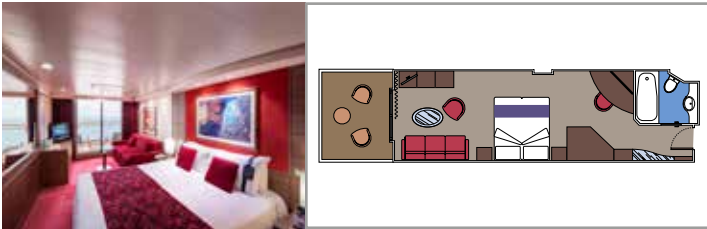

BALCONY

OCEAN VIEW

INTERIOR

LEGEND

Cabin size (m²)

Balcony size (m²)

Deck location

Accommodating up to

SUITE AUREA

INCLUDED FACILITIES

- Sitting area with sofa
- Spacious wardrobe
- Comfortable double or single beds (on request)
- Bathroom with bathtub, vanity area with hairdryer
- Interactive TV, telephone, safe, minibar and air conditioning
- Wifi connection available (for a fee)

PREMIUM SUITE AUREA

SL1

 ≈26  ≈4  15  4

The images are representative only. Size, layout and furniture may vary (within the same cabin category).

 Cabin size (m²)

 Balcony size (m²)

 Deck location

 Accommodating up to

BALCONY

INCLUDED FACILITIES

- Sitting area with sofa
- Comfortable double bed or single beds (on request)*
- Bathroom with shower or bathtub, vanity area with hairdryer
- Interactive TV, telephone, safe, minibar and air conditioning
- Wifi connection available (for a fee)