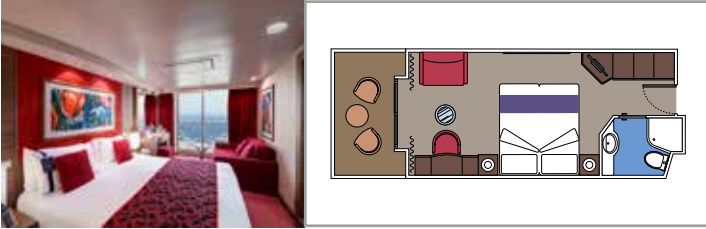

SUITE AUREA

INCLUDED FACILITIES

- Sitting area with sofa
- Spacious wardrobe
- Comfortable double or single beds (on request)
- Bathroom with bathtub, vanity area with hairdryer
- Interactive TV, telephone, safe, minibar and air conditioning
- Wifi connection available (for a fee)

PREMIUM SUITE AUREA

SL1

 ≈26  ≈4  15  4

The images are representative only. Size, layout and furniture may vary (within the same cabin category).

 Cabin size (m²)

 Balcony size (m²)

 Deck location

 Accommodating up to

BALCONY

INCLUDED FACILITIES

- Sitting area with sofa
- Comfortable double bed or single beds (on request)*
- Bathroom with shower or bathtub, vanity area with hairdryer
- Interactive TV, telephone, safe, minibar and air conditioning
- Wifi connection available (for a fee)

*Cabin for guests with disabilities or reduced mobility has only single beds (except cabin 15022 and 15023)

DELUXE BALCONY AUREA

BA

 ≈18
  ≈5
  9-11
  3

› Best ship position

PREMIUM BALCONY

BL2

 ≈18
  ≈5
  10-15
  4