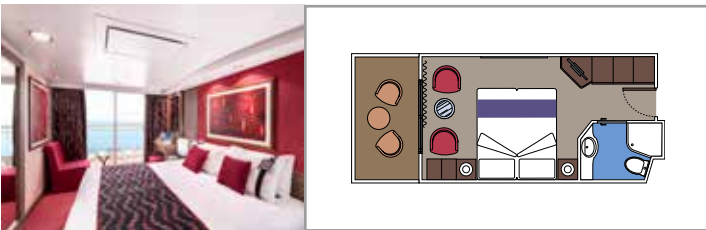

DELUXE BALCONY

BR1

≈15
≈5
8-9
2

› Low deck location