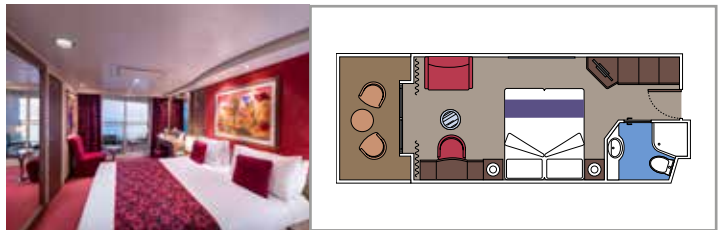

SUITE AUREA

INCLUDED FACILITIES

- Sitting area with sofa
- Spacious wardrobe
- Comfortable double or single beds (on request)
- Bathroom with bathtub, vanity area with hairdryer
- Interactive TV, telephone, safe, minibar and air conditioning
- Wifi connection available (for a fee)

BALCONY

INCLUDED FACILITIES

- Sitting area with sofa
- Comfortable double bed or single beds (on request)*
- Bathroom with shower or bathtub, vanity area with hairdryer
- Interactive TV, telephone, safe, minibar and air conditioning
- Wifi connection available (for a fee)

› Medium deck location

DELUXE BALCONY

BR1

 ≈15
  ≈5
  8-9
  2

› Low deck location

DELUXE BALCONY WITH PARTIAL VIEW

BP

 ≈18
  ≈5
  12
  4

- Window with sea view
- Relaxing armchair
- Comfortable double or single beds (on request)*
- Bathroom with shower, vanity area with hairdryer
- Interactive TV, telephone, safe, minibar and air conditioning
- Wifi connection available (for a fee)