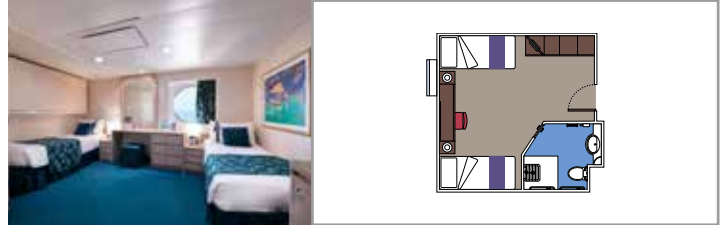

OCEAN VIEW

Available in:

- › **Deluxe Ocean View (OR2)**
  cabin size ≈19m²; low deck location (deck 8)