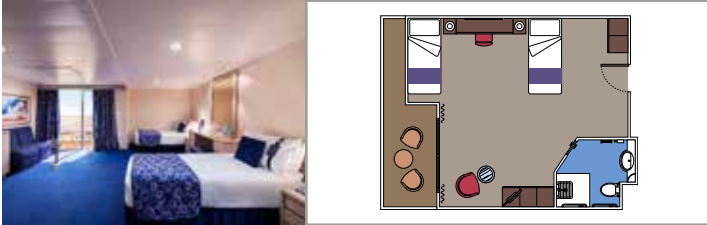

BALCONY

Available in:

- › **Premium Balcony (BL2)**
  cabin size ≈28m²; Balcony size ≈7m²; medium deck location (deck 15)
- › **Deluxe Balcony (BR1)**
  cabin size ≈27m²; Balcony size ≈5m²; medium deck location (deck 9)