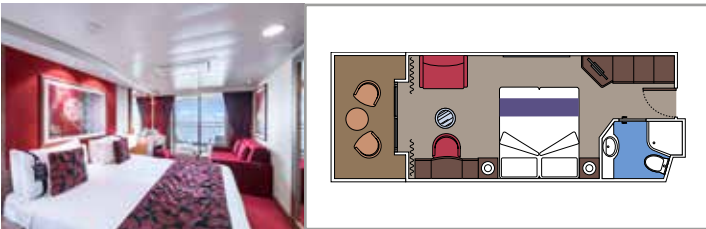

PREMIUM BALCONY

BL1

≈18
≈5
8-9
4

› Low deck location