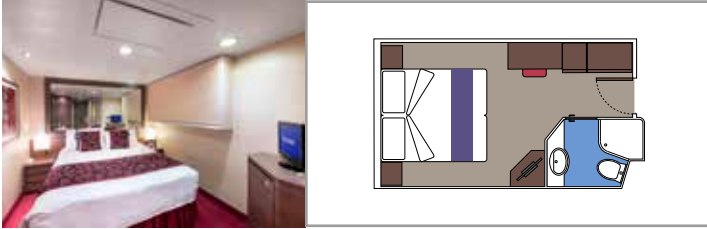

INTERIOR

INCLUDED FACILITIES

Comfortable double or single beds (on request)*

Bathroom with shower, vanity area and hairdryer

Interactive TV, telephone, safe, minibar and air conditioning

Wifi connection available (for a fee)

*Cabin for guests with disabilities or reduced mobility has only single beds

DELUXE INTERIOR

IR2

≈14
12-15
4

› Medium deck location