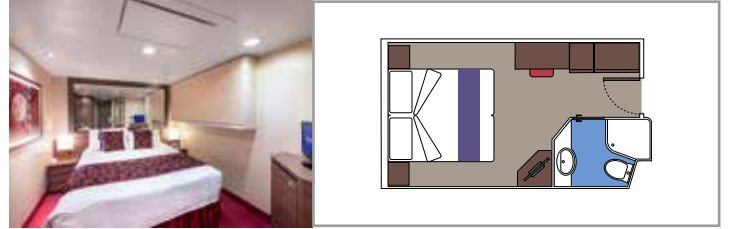

DELUXE INTERIOR

IR1

≈14
5-11
4

› Low deck location

The images are representative only. Size, layout and furniture may vary (within the same cabin category).

Cabin size (m²)

Balcony size (m²)

Deck location

Accommodating up to