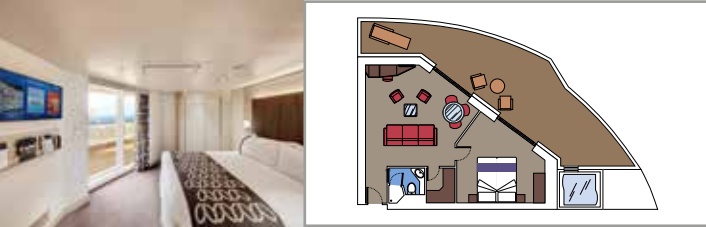

MSC YACHT CLUB DELUXE SUITE YC1

 ≈29
  ≈5
  14-18
  4

- › Sitting area with sofa
- › Spacious wardrobe

MSC YACHT CLUB INTERIOR SUITE YIN

 ≈17
  14-16
  2

- › Spacious wardrobe

The images are representative only. Size, layout and furniture may vary (within the same cabin category).

 Cabin size (m²)

 Balcony size (m²)

 Deck location

 Accommodating up to

SUITE AUREA

INCLUDED FACILITIES

- Some Suites have balcony with private whirlpool
- Spacious Wardrobe
- Sitting area with double sofa bed
- Comfortable double bed or single beds (on request)
- Bathroom with shower or bathtub, vanity area with hairdryers
- Interactive TV, telephone, safe, minibar and air conditioning
- Wifi connection available (for a fee)

GRAND SUITE AUREA WITH TERRACE AND WHIRLPOOL

SXJ

 ≈39
  ≈36
  12
  4

- > Balcony with its own private whirlpool bath
- > Sitting area with double sofa bed
- > Walk-in wardrobe

PREMIUM SUITE AUREA WITH TERRACE AND WHIRLPOOL

The images are representative only. Size, layout and furniture may vary (within the same cabin category).

 Cabin size (m²)

 Balcony size (m²)

 Deck location

 Accommodating up to

BALCONY

INCLUDED FACILITIES

- Sitting area with sofa
- Comfortable double bed or single beds (on request)
- Bathroom with shower or bathtub, vanity area with hairdryers
- Interactive TV, telephone, safe, minibar and air conditioning
- Wifi connection available (for a fee)