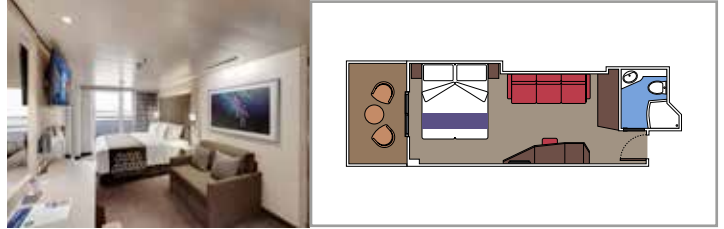

DELUXE BALCONY

BR3

≈17
≈6
13-14
4

› High deck location