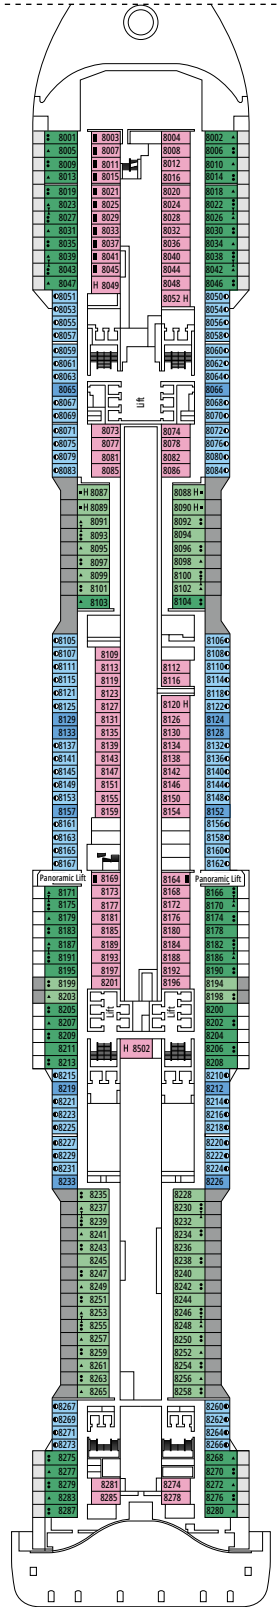

MSC YACHT CLUB DELUXE SUITE YC1

 ≈29
  ≈5
  14-18
  4

- › Sitting area with sofa
- › Spacious wardrobe

MSC YACHT CLUB INTERIOR SUITE YIN

 ≈17
  14-16
  2

- › Spacious wardrobe

The images are representative only. Size, layout and furniture may vary (within the same cabin category).

INTERIOR

Available in:

- › **Deluxe Interior (IR2)**
cabin size 22m²; medium deck location (deck 8-14)
- › **Deluxe Interior (IR1)**
cabin size 22m²; low deck location (deck 8)

The images are representative only; the size, layout and furniture may vary (within the same cabin category).

FACILITIES FOR GUESTS WITH DISABILITIES OR REDUCED MOBILITY

Cabin door width	85,5 cm
Cabin clearance	82,1 cm
Bathroom door width	90 cm
Size of cabin (floor space)	from ≈ 22 to ≈ 28 m ²
Size of bathroom	3,1 m ²
Is there a fold-down seat in the shower?	Yes
Height of seat from the floor	44 cm
Does the WC seat have grab rails?	Yes
Are wheelchairs available on board?	In limited numbers*
Are all decks/public areas accessible?	Yes
Are all lifeboats wheelchair-accessible?	No**
Do the lifts have deck indicators?	Visual, Audio & Braille
Can severely visually impaired/blind guests be catered for on the cruise?	Only with full-time carer

TV STUDIO & BAR

L'ATELIER DU VOYAGEUR

DECK 4
SAINT HELENA

DECK 5
ELBE RIVER

DECK 6
OCEAN CAY

DECK 7
GALÁPAGOS

DECK 8
MARION ISLAND

DELPHI THEATRE