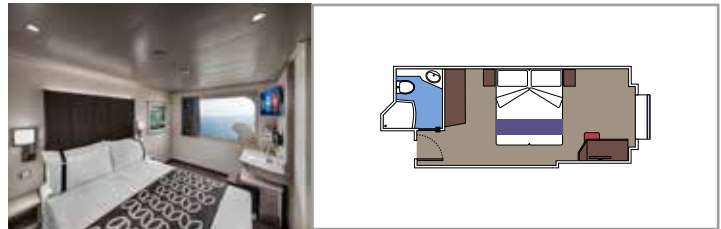

JUNIOR OCEAN VIEW WITH OBSTRUCTED VIEW

OO

≈12
8
2

The images are representative only. Size, layout and furniture may vary (within the same cabin category).

Cabin size (m²)

Balcony size (m²)

Deck location

Accommodating up to