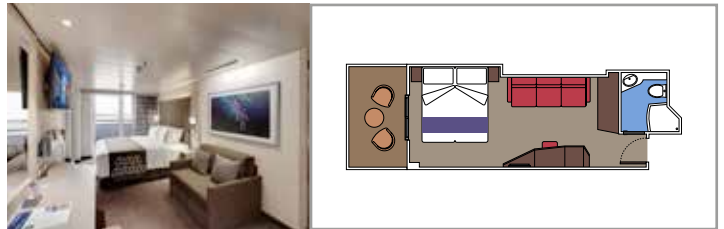

DELUXE BALCONY

BR1

≈17
≈6
8-10
4

› Low deck location