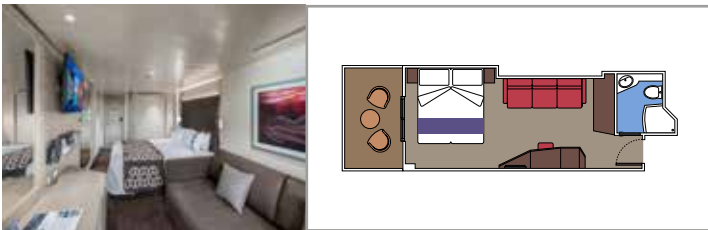

 Cabin size (m²)

 Balcony size (m²)

 Deck location

 Accommodating up to

SUITE AUREA

INCLUDED FACILITIES

- Some Suites have balcony with private whirlpool
- Spacious Wardrobe
- Sitting area with double sofa bed
- Comfortable double bed or single beds (on request)
- Bathroom with shower or bathtub, vanity area with hairdryers
- Interactive TV, telephone, safe, minibar and air conditioning
- Wifi connection available (for a fee)

The images are representative only. Size, layout and furniture may vary (within the same cabin category).

 Cabin size (m²)

 Balcony size (m²)

 Deck location

 Accommodating up to

BALCONY

INCLUDED FACILITIES

- Sitting area with sofa
- Comfortable double bed or single beds (on request)
- Bathroom with shower or bathtub, vanity area with hairdryers
- Interactive TV, telephone, safe, minibar and air conditioning
- Wifi connection available (for a fee)

DELUXE BALCONY WITH PARTIAL VIEW

BP

 ≈17
  ≈6
  8-14
  4

STUDIO BALCONY

BS

 ≈12
  ≈4
  13-14
  1

› Single use

The images are representative only. Size, layout and furniture may vary (within the same cabin category).

 Cabin size (m²)

 Balcony size (m²)

 Deck location

 Accommodating up to

OCEAN VIEW

INCLUDED FACILITIES

- Window with sea view
- Relaxing armchair
- Comfortable double bed or single beds (on request)
- Bathroom with shower or bathtub, vanity area with hairdryers
- Interactive TV, telephone, safe, minibar and air conditioning
- Wifi connection available (for a fee)