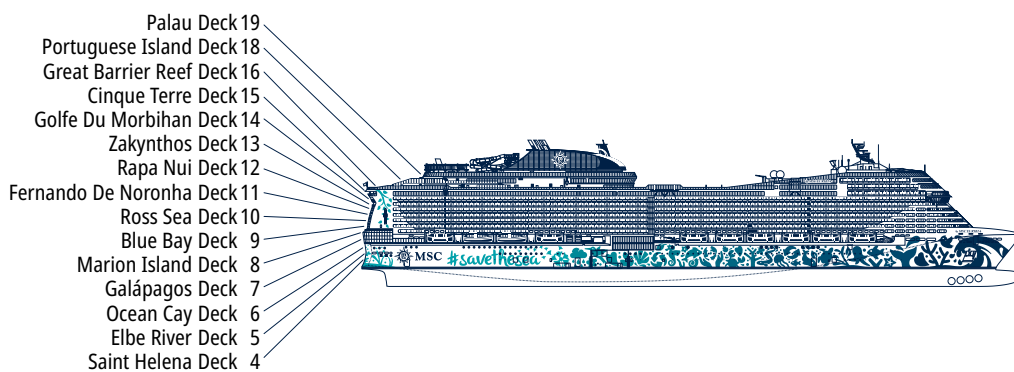

TECHNICAL CHARACTERISTICS OF THE SHIP

MSC EXCURSIONS

TECHNICAL CHARACTERISTICS OF THE SHIP	
GROSS TONNAGE	184.011
LENGTH / BEAM / HEIGHT	331,43 m / 43 m / 73,5 m
SURFACE AREA	35.000 m ² public areas
PUBLIC AREA RATIO	7,8 m ² per passenger
DECKS	19, included 15 for guests
LIFTS	32, included 19 for guests (2 panoramic and 1 for the MSC Yacht Club)
VOLTAGE (IN CABIN)	120/230 volts
MAXIMUM SPEED	22,8 knots
STABILISERS	Stabilised with 2 fins
NUMBER OF PASSENGERS	6.334
NUMBER OF CABINS	2.419, included 60 for guests with disabilities or reduced mobility
CREW MEMBERS	Approx. 1.704
POOLS	4, included 1 with sliding roof and 1 for the MSC Yacht Club
WHIRLPOOLS	9 whirlpool baths
ENVIRONMENTAL TECHNOLOGY	The second ship in the MSC Cruises fleet powered by Liquefied Natural Gas (LNG), one of the world's cleanest marine fuels at scale