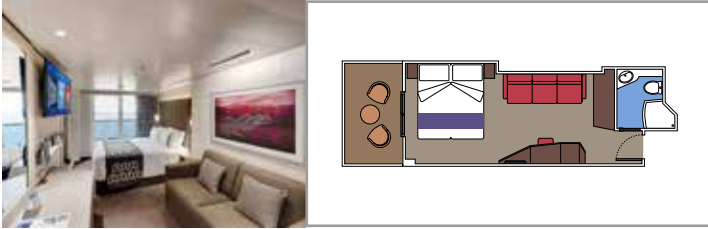

BALCONY

INCLUDED FACILITIES

- Sitting area with sofa
- Comfortable double bed or single beds (on request)
- Bathroom with shower or bathtub, vanity area with hairdryers
- Interactive TV, telephone, safe, minibar and air conditioning
- Wifi connection available (for a fee)

DELUXE BALCONY AUREA

BA

≈17
≈6
11-13
4

› Best ship position