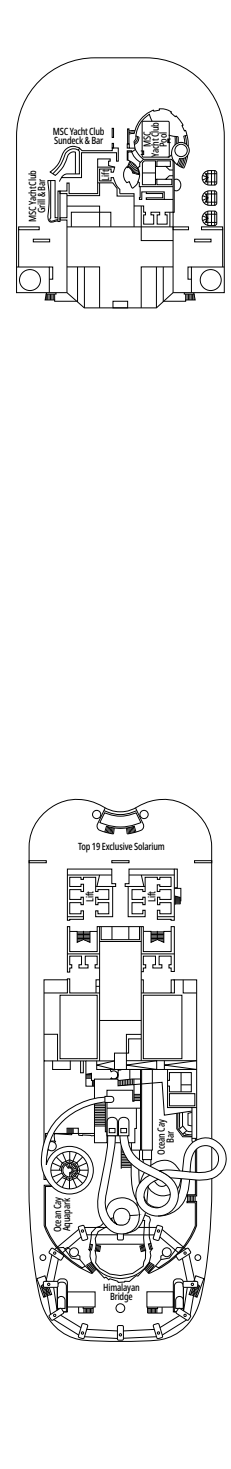

DECK 19
PALAU