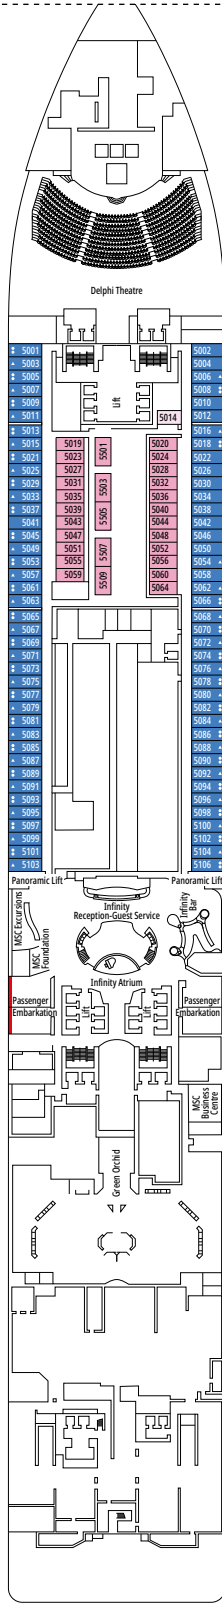

L'ATELIER DU VOYAGEUR