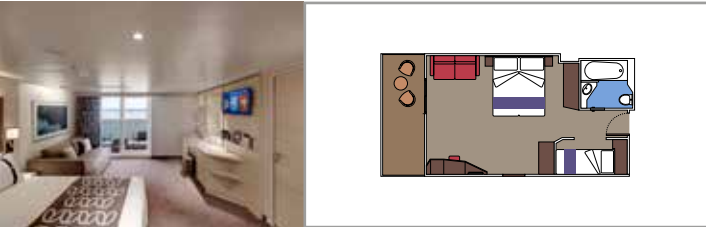

 Cabin size (m²)

 Balcony size (m²)

 Deck location

 Accommodating up to

SUITE AUREA

INCLUDED FACILITIES

- Some Suites have balcony with private whirlpool
- Spacious Wardrobe
- Sitting area with double sofa bed
- Comfortable double bed or single beds (on request)
- Bathroom with shower or bathtub, vanity area with hairdryers
- Interactive TV, telephone, safe, minibar and air conditioning
- Wifi connection available (for a fee)

SLJ

 ≈27
  ≈26-30
  9-13
  4

- > Balcony with its own private whirlpool bath
- > Sitting area with double sofa bed
- > Spacious wardrobe

PREMIUM SUITE AUREA

SL1

 ≈25
  ≈3-14
  9-14
  6

- > Spacious wardrobe

The images are representative only. Size, layout and furniture may vary (within the same cabin category).

 Cabin size (m²)

 Balcony size (m²)

 Deck location

 Accommodating up to

BALCONY

INCLUDED FACILITIES

- Sitting area with sofa
- Comfortable double bed or single beds (on request)
- Bathroom with shower or bathtub, vanity area with hairdryers
- Interactive TV, telephone, safe, minibar and air conditioning
- Wifi connection available (for a fee)

 Cabin size (m²)

 Balcony size (m²)

 Deck location

 Accommodating up to

OCEAN VIEW

INCLUDED FACILITIES

- Window with sea view
- Relaxing armchair
- Comfortable double bed or single beds (on request)
- Bathroom with shower or bathtub, vanity area with hairdryers
- Interactive TV, telephone, safe, minibar and air conditioning
- Wifi connection available (for a fee)