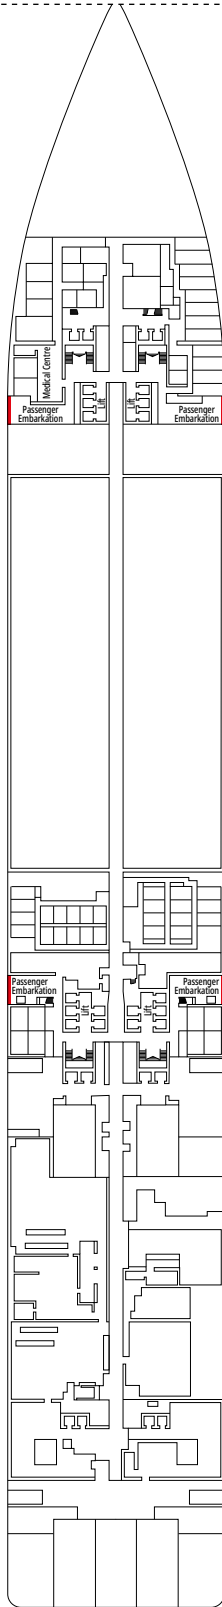

TV STUDIO & BAR