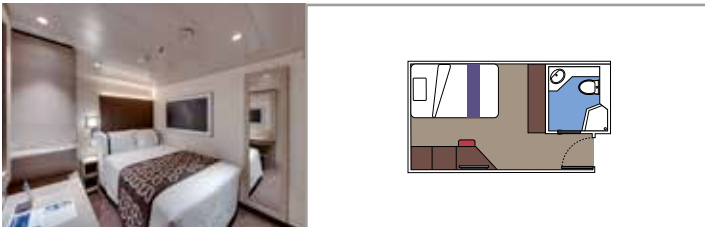

STUDIO INTERIOR

IS

≈12
5-14
1

› Single use

The images are representative only. Size, layout and furniture may vary (within the same cabin category).

Cabin size (m²)

Balcony size (m²)

Deck location

Accommodating up to