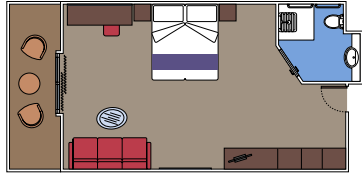

 Cabin size (m²)

 Balcony size (m²)

 Deck location

 Accommodating up to

SUITE AUREA

INCLUDED FACILITIES

- Some Suites have balcony with private whirlpool
- Spacious Wardrobe
- Sitting area with double sofa bed
- Comfortable double bed or single beds (on request)
- Bathroom with shower or bathtub, vanity area with hairdryers
- Interactive TV, telephone, safe, minibar and air conditioning
- Wifi connection available (for a fee)

The images are representative only. Size, layout and furniture may vary (within the same cabin category).

 Cabin size (m²)

 Balcony size (m²)

 Deck location

 Accommodating up to

BALCONY

INCLUDED FACILITIES

- Sitting area with sofa
- Comfortable double bed or single beds (on request)
- Bathroom with shower or bathtub, vanity area with hairdryers
- Interactive TV, telephone, safe, minibar and air conditioning
- Wifi connection available (for a fee)

 Balcony size (m²)

 Deck location

 Accommodating up to

FACILITIES FOR GUESTS WITH DISABILITIES OR REDUCED MOBILITY

DELUXE BALCONY WITH PARTIAL VIEW FOR GUESTS WITH DISABILITIES OR REDUCED MOBILITY

MSC YACHT CLUB

Available in:

- › **MSC Yacht Club Deluxe Suite (YC1)**
cabin size 29m²; balcony size 5m²; deck 15

BALCONY

Available in:

- › **Deluxe Balcony (BR3)**
cabin size 22m²; balcony size 16m²; high deck location (deck 13)
- › **Deluxe Balcony (BR2)**
cabin size 22m²; balcony size 16m²; medium deck location (deck 11-12)
- › **Deluxe Balcony (BR1)**
cabin size 21-22m²; balcony size 5-16m²; low deck location (deck 9-10)
- › **Deluxe Balcony with partial view (BP)**
cabin size 22m²; balcony size 16m²; deck 8-14