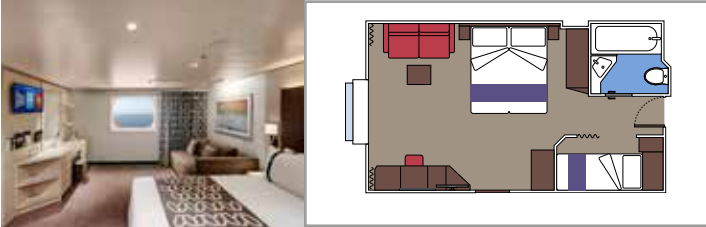

OCEAN VIEW

INCLUDED FACILITIES

- Window with sea view
- Relaxing armchair
- Comfortable double bed or single beds (on request)
- Bathroom with shower or bathtub, vanity area with hairdryers
- Interactive TV, telephone, safe, minibar and air conditioning
- Wifi connection available (for a fee)

PREMIUM OCEAN VIEW

OL2

≈25
9-11
6

› Medium deck location