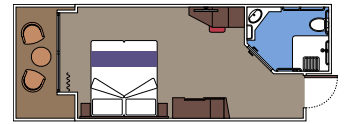

 Cabin size (m²)

 Balcony size (m²)

 Deck location

 Accommodating up to

SUITE AUREA

INCLUDED FACILITIES

- Some Suites have balcony with private whirlpool
- Spacious Wardrobe
- Sitting area with double sofa bed
- Comfortable double bed or single beds (on request)
- Bathroom with shower or bathtub, vanity area with hairdryers
- Interactive TV, telephone, safe, minibar and air conditioning
- Wifi connection available (for a fee)

The images are representative only. Size, layout and furniture may vary (within the same cabin category).

 Cabin size (m²)

 Balcony size (m²)

 Deck location

 Accommodating up to

BALCONY

INCLUDED FACILITIES

- Sitting area with sofa
- Comfortable double bed or single beds (on request)
- Bathroom with shower or bathtub, vanity area with hairdryers
- Interactive TV, telephone, safe, minibar and air conditioning
- Wifi connection available (for a fee)

 Balcony size (m²)

 Deck location

 Accommodating up to

FACILITIES FOR GUESTS WITH DISABILITIES OR REDUCED MOBILITY

DELUXE BALCONY WITH PARTIAL VIEW FOR GUESTS WITH DISABILITIES OR REDUCED MOBILITY

MSC YACHT CLUB

Available in:

- › **MSC Yacht Club Deluxe Suite (YC1)**
cabin size 29m²; balcony size 5m²; deck 15

BALCONY

Available in:

- › **Deluxe Balcony (BR3)**
cabin size 22m²; balcony size 16m²; high deck location (deck 13)
- › **Deluxe Balcony (BR2)**
cabin size 22m²; balcony size 16m²; medium deck location (deck 11-12)
- › **Deluxe Balcony (BR1)**
cabin size 21-22m²; balcony size 5-16m²; low deck location (deck 9-10)
- › **Deluxe Balcony with partial view (BP)**
cabin size 22m²; balcony size 16m²; deck 8-14