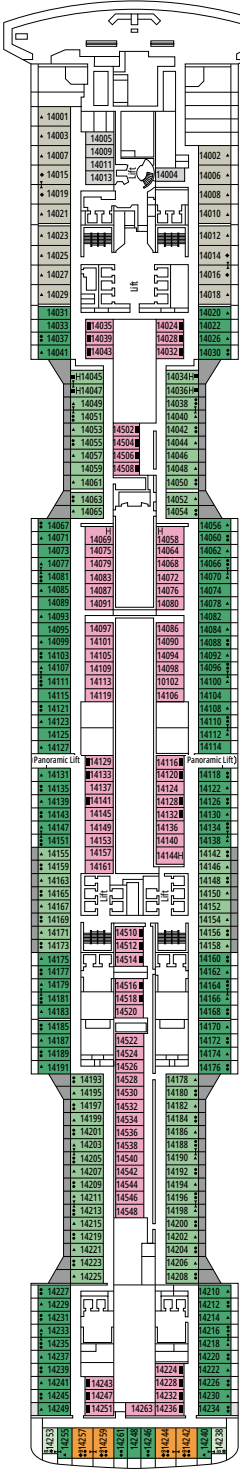

DECK 14
GOLFE DU MORBIHAN