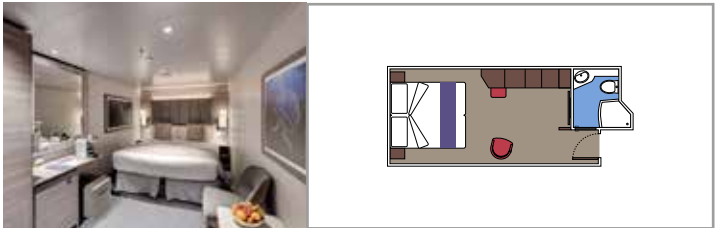

- › Open living/dining room with sofa that converts to double bed
- › Bathroom with shower

Second level:

- › Master bedroom with double bed which can be converted into two single beds (on request)
- › Two walk-in wardrobes
- › Bathroom with bathtub

MSC YACHT CLUB DELUXE SUITE YC1

 ≈29
  ≈5
  14-18
  4

- › Sitting area with sofa
- › Spacious wardrobe

MSC YACHT CLUB INTERIOR SUITE YIN

 ≈17
  14-16
  2

- › Spacious wardrobe

The images are representative only. Size, layout and furniture may vary (within the same cabin category).

 Cabin size (m²)

 Balcony size (m²)

 Deck location

 Accommodating up to

SUITE AUREA

INCLUDED FACILITIES

- Some Suites have balcony with private whirlpool
- Spacious Wardrobe
- Sitting area with double sofa bed
- Comfortable double bed or single beds (on request)
- Bathroom with shower or bathtub, vanity area with hairdryers
- Interactive TV, telephone, safe, minibar and air conditioning
- Wifi connection available (for a fee)

The images are representative only. Size, layout and furniture may vary (within the same cabin category).

 Cabin size (m²)

 Balcony size (m²)

 Deck location

 Accommodating up to

BALCONY

INCLUDED FACILITIES

- Sitting area with sofa
- Comfortable double bed or single beds (on request)
- Bathroom with shower or bathtub, vanity area with hairdryers
- Interactive TV, telephone, safe, minibar and air conditioning
- Wifi connection available (for a fee)