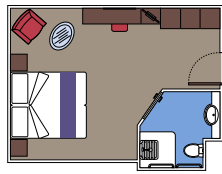

INTERIOR

Available in:

- › **Deluxe Interior (IR2)**
  cabin size 22m²; medium deck location (deck 8-14)
- › **Deluxe Interior (IR1)**
  cabin size 22m²; low deck location (deck 8)

The images are representative only; the size, layout and furniture may vary (within the same cabin category).

FACILITIES FOR GUESTS WITH DISABILITIES OR REDUCED MOBILITY

Cabin door width	85,5 cm
Cabin clearance	82,1 cm
Bathroom door width	90 cm
Size of cabin (floor space)	from ≈ 22 to ≈ 28 m²
Size of bathroom	3,1 m²
Is there a fold-down seat in the shower?	Yes
Height of seat from the floor	44 cm
Does the WC seat have grab rails?	Yes
Are wheelchairs available on board?	In limited numbers*
Are all decks/public areas accessible?	Yes
Are all lifeboats wheelchair-accessible?	No**
Do the lifts have deck indicators?	Visual, Audio & Braille
Can severely visually impaired/blind guests be catered for on the cruise?	Only with full-time carer

* Only for embarkation, disembarkation and emergencies.

** In the event of an emergency, dedicated personnel will help guests with disabilities or reduced mobility to board lifeboats.