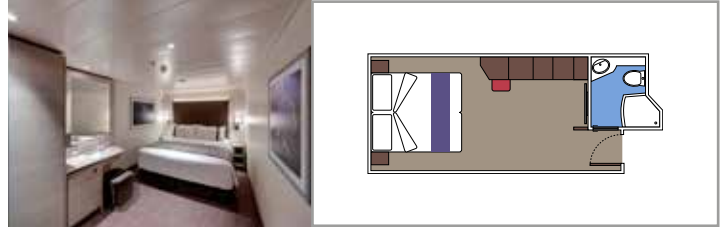

DELUXE INTERIOR

IR1

≈17
5-10
4

› Low deck location