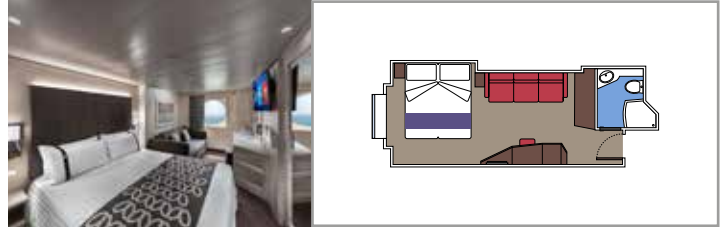

 Cabin size (m²)

 Balcony size (m²)

 Deck location

 Accommodating up to

SUITE AUREA

INCLUDED FACILITIES

- Some Suites have balcony with private whirlpool
- Spacious Wardrobe
- Sitting area with double sofa bed
- Comfortable double bed or single beds (on request)
- Bathroom with shower or bathtub, vanity area with hairdryers
- Interactive TV, telephone, safe, minibar and air conditioning
- Wifi connection available (for a fee)

The images are representative only. Size, layout and furniture may vary (within the same cabin category).

 Cabin size (m²)

 Balcony size (m²)

 Deck location

 Accommodating up to

BALCONY

INCLUDED FACILITIES

- Sitting area with sofa
- Comfortable double bed or single beds (on request)
- Bathroom with shower or bathtub, vanity area with hairdryers
- Interactive TV, telephone, safe, minibar and air conditioning
- Wifi connection available (for a fee)

 Cabin size (m²)

 Balcony size (m²)

 Deck location

 Accommodating up to

OCEAN VIEW

INCLUDED FACILITIES

- Window with sea view
- Relaxing armchair
- Comfortable double bed or single beds (on request)
- Bathroom with shower or bathtub, vanity area with hairdryers
- Interactive TV, telephone, safe, minibar and air conditioning
- Wifi connection available (for a fee)

PREMIUM OCEAN VIEW

OL2

 ≈25
  9-11
  6

› Medium deck location

DELUXE OCEAN VIEW

OR1

 ≈16
  5
  4

› Low deck location