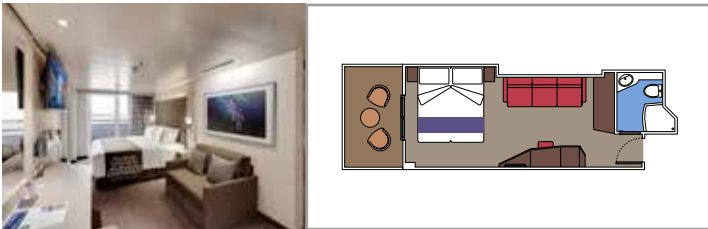

DELUXE BALCONY

BR2

≈17
≈6
11-12
4

› Medium deck location