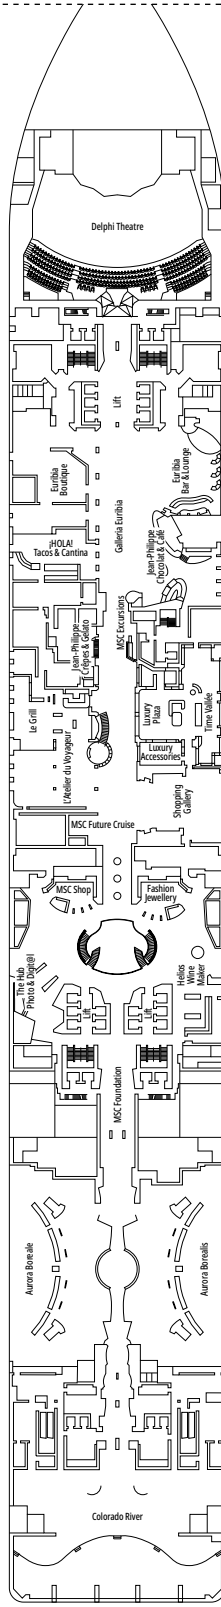

L'ATELIER DU VOYAGEUR