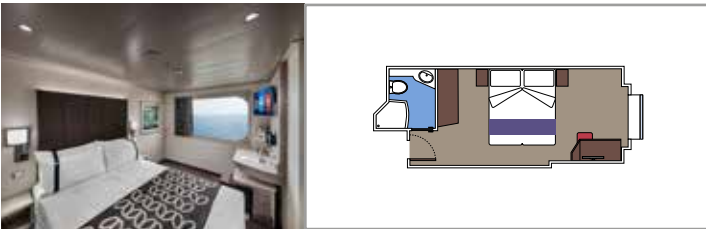

JUNIOR OCEAN VIEW

OM2

≈12
8
2

› Medium deck location