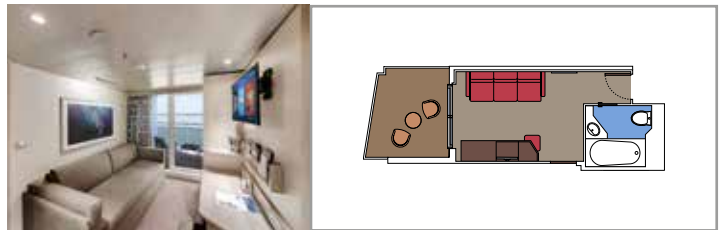

 Cabin size (m²)

 Balcony size (m²)

 Deck location

 Accommodating up to

SUITE AUREA

INCLUDED FACILITIES

- Some Suites have balcony with private whirlpool
- Spacious Wardrobe
- Sitting area with double sofa bed
- Comfortable double bed or single beds (on request)
- Bathroom with shower or bathtub, vanity area with hairdryers
- Interactive TV, telephone, safe, minibar and air conditioning
- Wifi connection available (for a fee)

The images are representative only. Size, layout and furniture may vary (within the same cabin category).

 Cabin size (m²)

 Balcony size (m²)

 Deck location

 Accommodating up to

BALCONY

INCLUDED FACILITIES

- Sitting area with sofa
- Comfortable double bed or single beds (on request)
- Bathroom with shower or bathtub, vanity area with hairdryers
- Interactive TV, telephone, safe, minibar and air conditioning
- Wifi connection available (for a fee)

DELUXE BALCONY WITH PARTIAL VIEW

BP

 ≈17
  ≈6
  8-14
  4

STUDIO BALCONY

BS

 ≈12
  ≈4
  13-14
  1

› Single use

The images are representative only. Size, layout and furniture may vary (within the same cabin category).

 Cabin size (m²)

 Balcony size (m²)

 Deck location

 Accommodating up to

OCEAN VIEW

INCLUDED FACILITIES

- Window with sea view
- Relaxing armchair
- Comfortable double bed or single beds (on request)
- Bathroom with shower or bathtub, vanity area with hairdryers
- Interactive TV, telephone, safe, minibar and air conditioning
- Wifi connection available (for a fee)