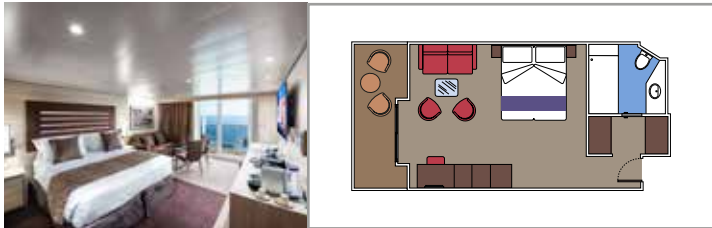

MSC YACHT CLUB DELUXE SUITE YC1

≈29
≈5
14-18
4

- › Sitting area with sofa
- › Spacious wardrobe