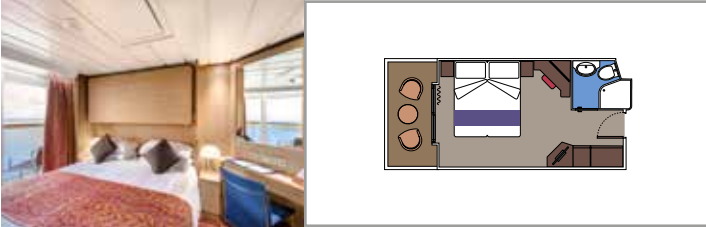

INCLUDED FACILITIES

- Sitting area with sofa
- Spacious wardrobe
- Comfortable double or single beds (on request)
- Bathroom with bathtub, vanity area with hairdryer
- Interactive TV, telephone, safe, minibar and air conditioning
- Wifi connection available (for a fee)

 Balcony size (m²)

 Deck location

 Accommodating up to

BALCONY

INCLUDED FACILITIES

- Sitting area with sofa
- Comfortable double or single beds (on request)
- Bathroom with shower, vanity area with hairdryer
- Interactive TV, telephone, safe, minibar and air conditioning
- Wifi connection available (for a fee)

JUNIOR BALCONY

BM1

 ≈13  ≈3  9-10  3

The images are representative only. Size, layout and furniture may vary (within the same cabin category).

 Cabin size (m²)

 Balcony size (m²)

 Deck location

 Accommodating up to

OCEAN VIEW

INCLUDED FACILITIES

- Window with sea view
- Relaxing armchair
- Comfortable double or single beds (on request)
- Bathroom with shower, vanity area with hairdryer
- Interactive TV, telephone, safe, minibar and air conditioning
- Wifi connection available (for a fee)