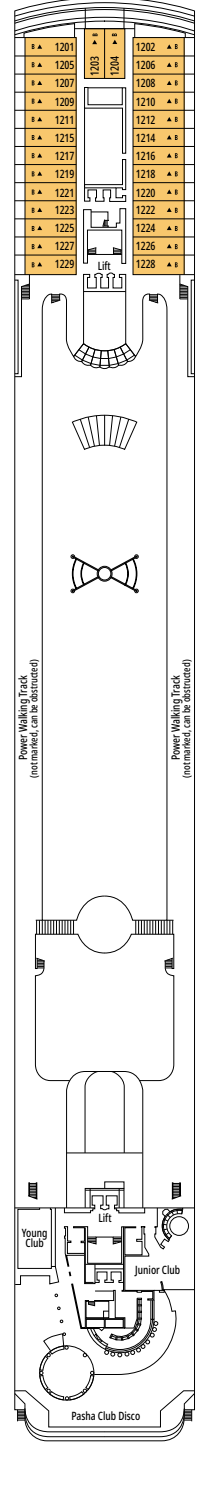

DECK 12
BIZET