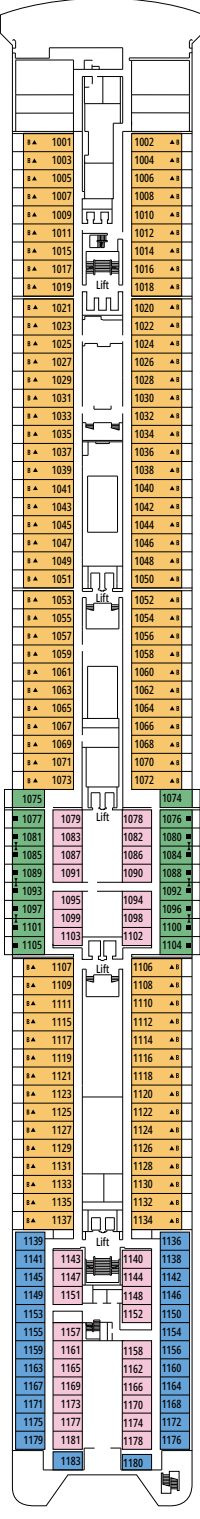

DECK 10
SIBELIUS