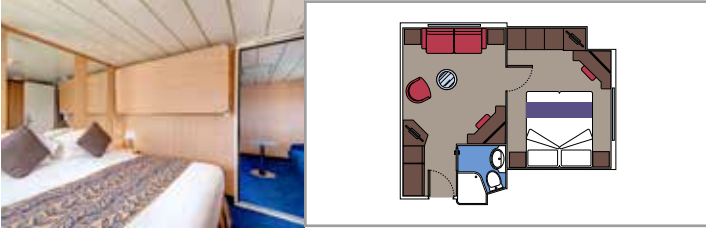

OCEAN VIEW

INCLUDED FACILITIES

- Window with sea view
- Relaxing armchair
- Comfortable double or single beds (on request)
- Bathroom with shower, vanity area with hairdryer
- Interactive TV, telephone, safe, minibar and air conditioning
- Wifi connection available (for a fee)

PREMIUM OCEAN VIEW

OL1

≈22
9
4

› Low deck location