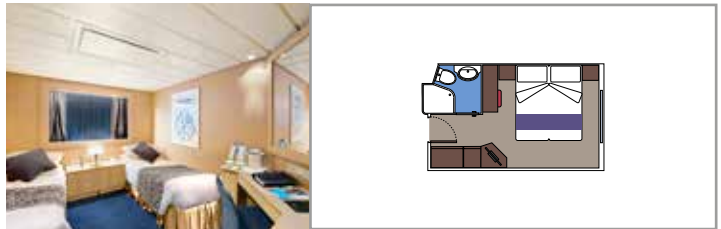

JUNIOR OCEAN VIEW WITH OBSTRUCTED VIEW

OO

≈13
7
2

The images are representative only. Size, layout and furniture may vary (within the same cabin category).

Cabin size (m²)

Balcony size (m²)

Deck location

Accommodating up to