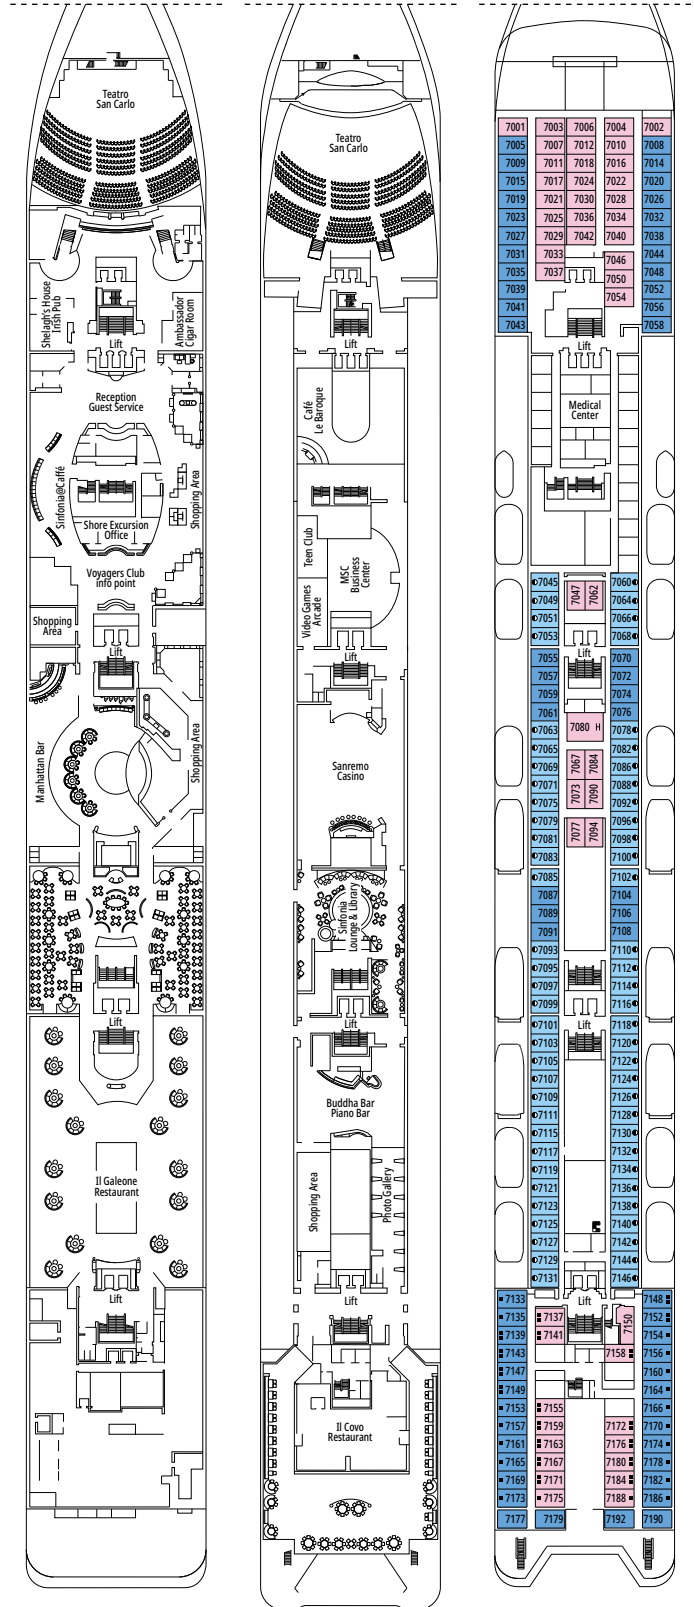

DECK 5
BEETHOVEN

DECK 6
MOZART

DECK 7
BRAHMS