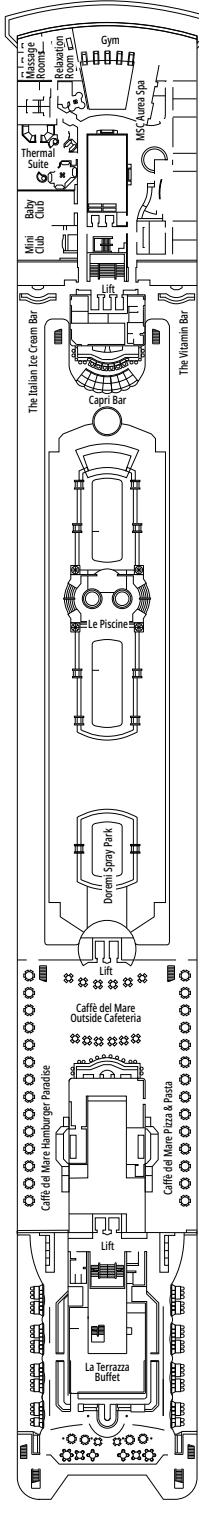

DECK 11
DEBUSSY