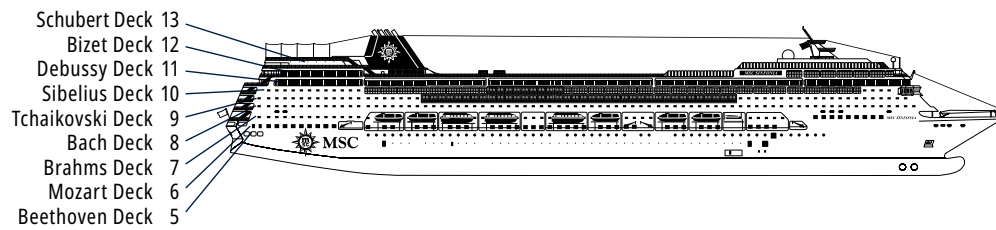

TECHNICAL CHARACTERISTICS OF THE SHIP

LA TERRAZZA BUFFET

TECHNICAL CHARACTERISTICS OF THE SHIP	
GROSS TONNAGE	65.542
LENGTH / BEAM / HEIGHT	274,9 m / 28,8 m / 54 m
DECKS	13, included 9 for guests
LIFTS	9
VOLTAGE (IN CABIN)	110/220 volts
MAXIMUM SPEED	20,9 knots
STABILIZERS	Stabilized with 2 fins
NUMBER OF PASSENGERS	2.646
NUMBER OF CABINS	980, included 5 for guests with disabilities or reduced mobility
CREW MEMBERS	Approx. 742
POOLS	2, both with child-appropriate areas
WHIRLPOOLS	2 whirlpool baths