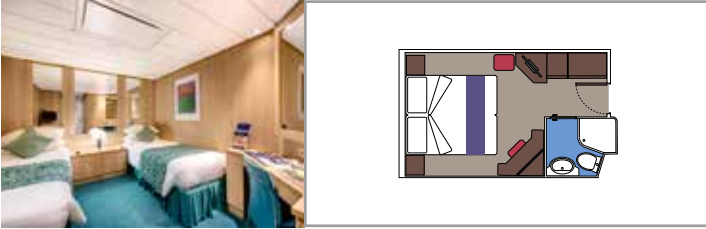

INCLUDED FACILITIES

- Sitting area with sofa
- Spacious wardrobe
- Comfortable double or single beds (on request)
- Bathroom with bathtub, vanity area with hairdryer
- Interactive TV, telephone, safe, minibar and air conditioning
- Wifi connection available (for a fee)

 Balcony size (m²)

 Deck location

 Accommodating up to

BALCONY

INCLUDED FACILITIES

- Sitting area with sofa
- Comfortable double or single beds (on request)
- Bathroom with shower, vanity area with hairdryer
- Interactive TV, telephone, safe, minibar and air conditioning
- Wifi connection available (for a fee)

OCEAN VIEW

INCLUDED FACILITIES

- Window with sea view
- Relaxing armchair
- Comfortable double or single beds (on request)
- Bathroom with shower, vanity area with hairdryer
- Interactive TV, telephone, safe, minibar and air conditioning
- Wifi connection available (for a fee)

Interactive TV, telephone, safe, minibar and air conditioning

Wifi connection available (for a fee)

*Cabin for guests with disabilities or reduced mobility has only single beds.

JUNIOR INTERIOR

IM2

 ≈13
  9-10
  4