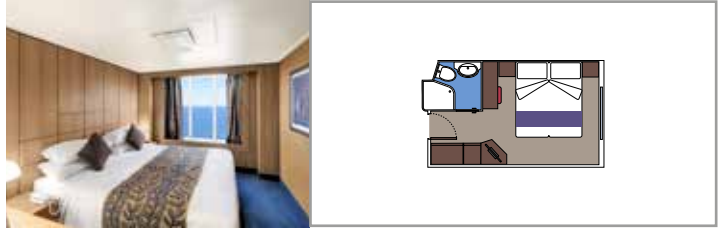

JUNIOR OCEAN VIEW

OM2

≈13
9-10
4

› Medium deck location