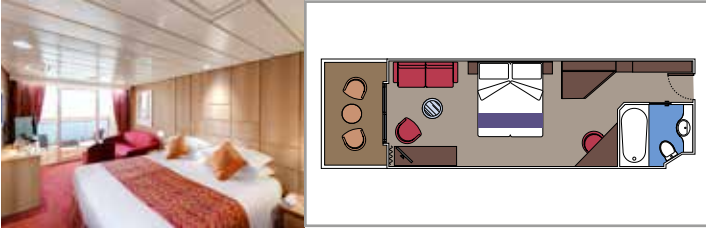

SUITE AUREA

INCLUDED FACILITIES

- Sitting area with sofa
- Spacious wardrobe
- Comfortable double or single beds (on request)
- Bathroom with bathtub, vanity area with hairdryer
- Interactive TV, telephone, safe, minibar and air conditioning
- Wifi connection available (for a fee)

DELUXE SUITE AUREA

SR2

≈22
≈5
12
3