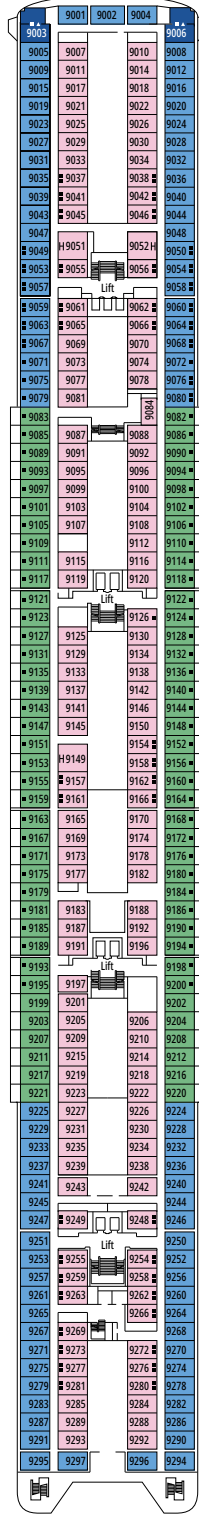

DECK 9
TCHAIKOVSKI