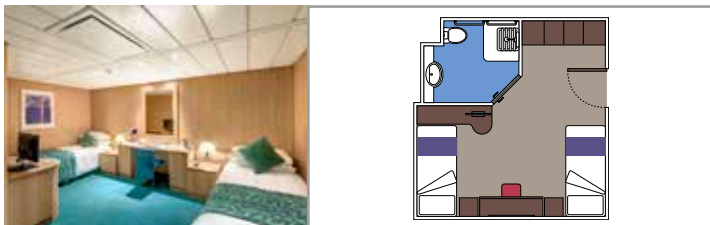

INCLUDED FACILITIES

- Sitting area with sofa
- Spacious wardrobe
- Comfortable double or single beds (on request)
- Bathroom with bathtub, vanity area with hairdryer
- Interactive TV, telephone, safe, minibar and air conditioning
- Wifi connection available (for a fee)

 Balcony size (m²)

 Deck location

 Accommodating up to

BALCONY

INCLUDED FACILITIES

- Sitting area with sofa
- Comfortable double or single beds (on request)
- Bathroom with shower, vanity area with hairdryer
- Interactive TV, telephone, safe, minibar and air conditioning
- Wifi connection available (for a fee)

OCEAN VIEW

INCLUDED FACILITIES

- Window with sea view
- Relaxing armchair
- Comfortable double or single beds (on request)
- Bathroom with shower, vanity area with hairdryer
- Interactive TV, telephone, safe, minibar and air conditioning
- Wifi connection available (for a fee)

 Deck location

 Accommodating up to

FACILITIES FOR GUESTS WITH DISABILITIES OR REDUCED MOBILITY

JUNIOR INTERIOR FOR GUESTS WITH DISABILITIES OR REDUCED MOBILITY

INTERIOR

Available in:

- › **Junior Interior (IM2)**
cabin size ≈21m²; medium deck location (deck 9)
- › **Junior Interior (IM1)**
cabin size ≈21m²; low deck location (deck 8)