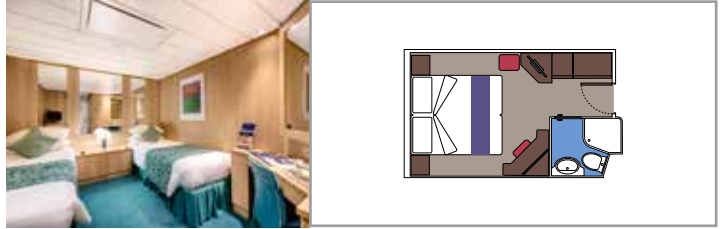

JUNIOR INTERIOR

IM1

≈13
7-8
4

› Low deck location

The images are representative only. Size, layout and furniture may vary (within the same cabin category).

Cabin size (m²)

Balcony size (m²)

Deck location

Accommodating up to