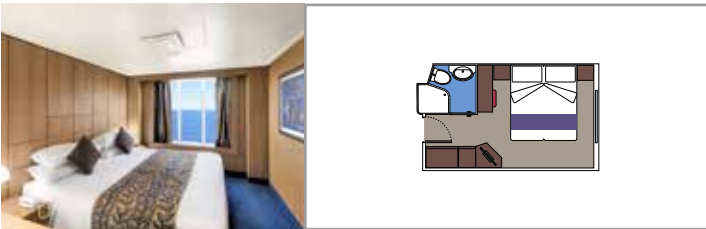

JUNIOR OCEAN VIEW

OM1

≈13
7-8
4

› Low deck location