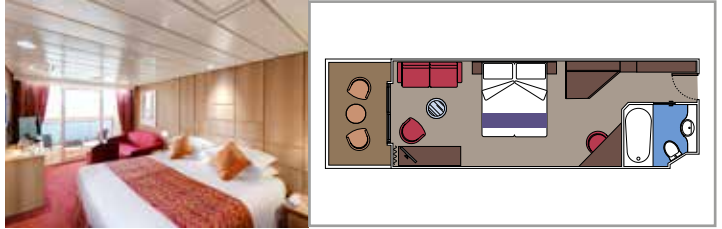

INCLUDED FACILITIES

- Sitting area with sofa
- Spacious wardrobe
- Comfortable double or single beds (on request)
- Bathroom with bathtub, vanity area with hairdryer
- Interactive TV, telephone, safe, minibar and air conditioning
- Wifi connection available (for a fee)

DELUXE SUITE AUREA

SR2

 ≈22
  ≈5
  12
  3

DELUXE SUITE AUREA

SR1

 ≈22
  ≈5
  10
  3

The images are representative only. Size, layout and furniture may vary (within the same cabin category).

 Cabin size (m²)

 Balcony size (m²)

 Deck location

 Accommodating up to

BALCONY

INCLUDED FACILITIES

- Sitting area with sofa
- Comfortable double or single beds (on request)
- Bathroom with shower, vanity area with hairdryer
- Interactive TV, telephone, safe, minibar and air conditioning
- Wifi connection available (for a fee)

OCEAN VIEW

INCLUDED FACILITIES

- Window with sea view
- Relaxing armchair
- Comfortable double or single beds (on request)
- Bathroom with shower, vanity area with hairdryer
- Interactive TV, telephone, safe, minibar and air conditioning
- Wifi connection available (for a fee)